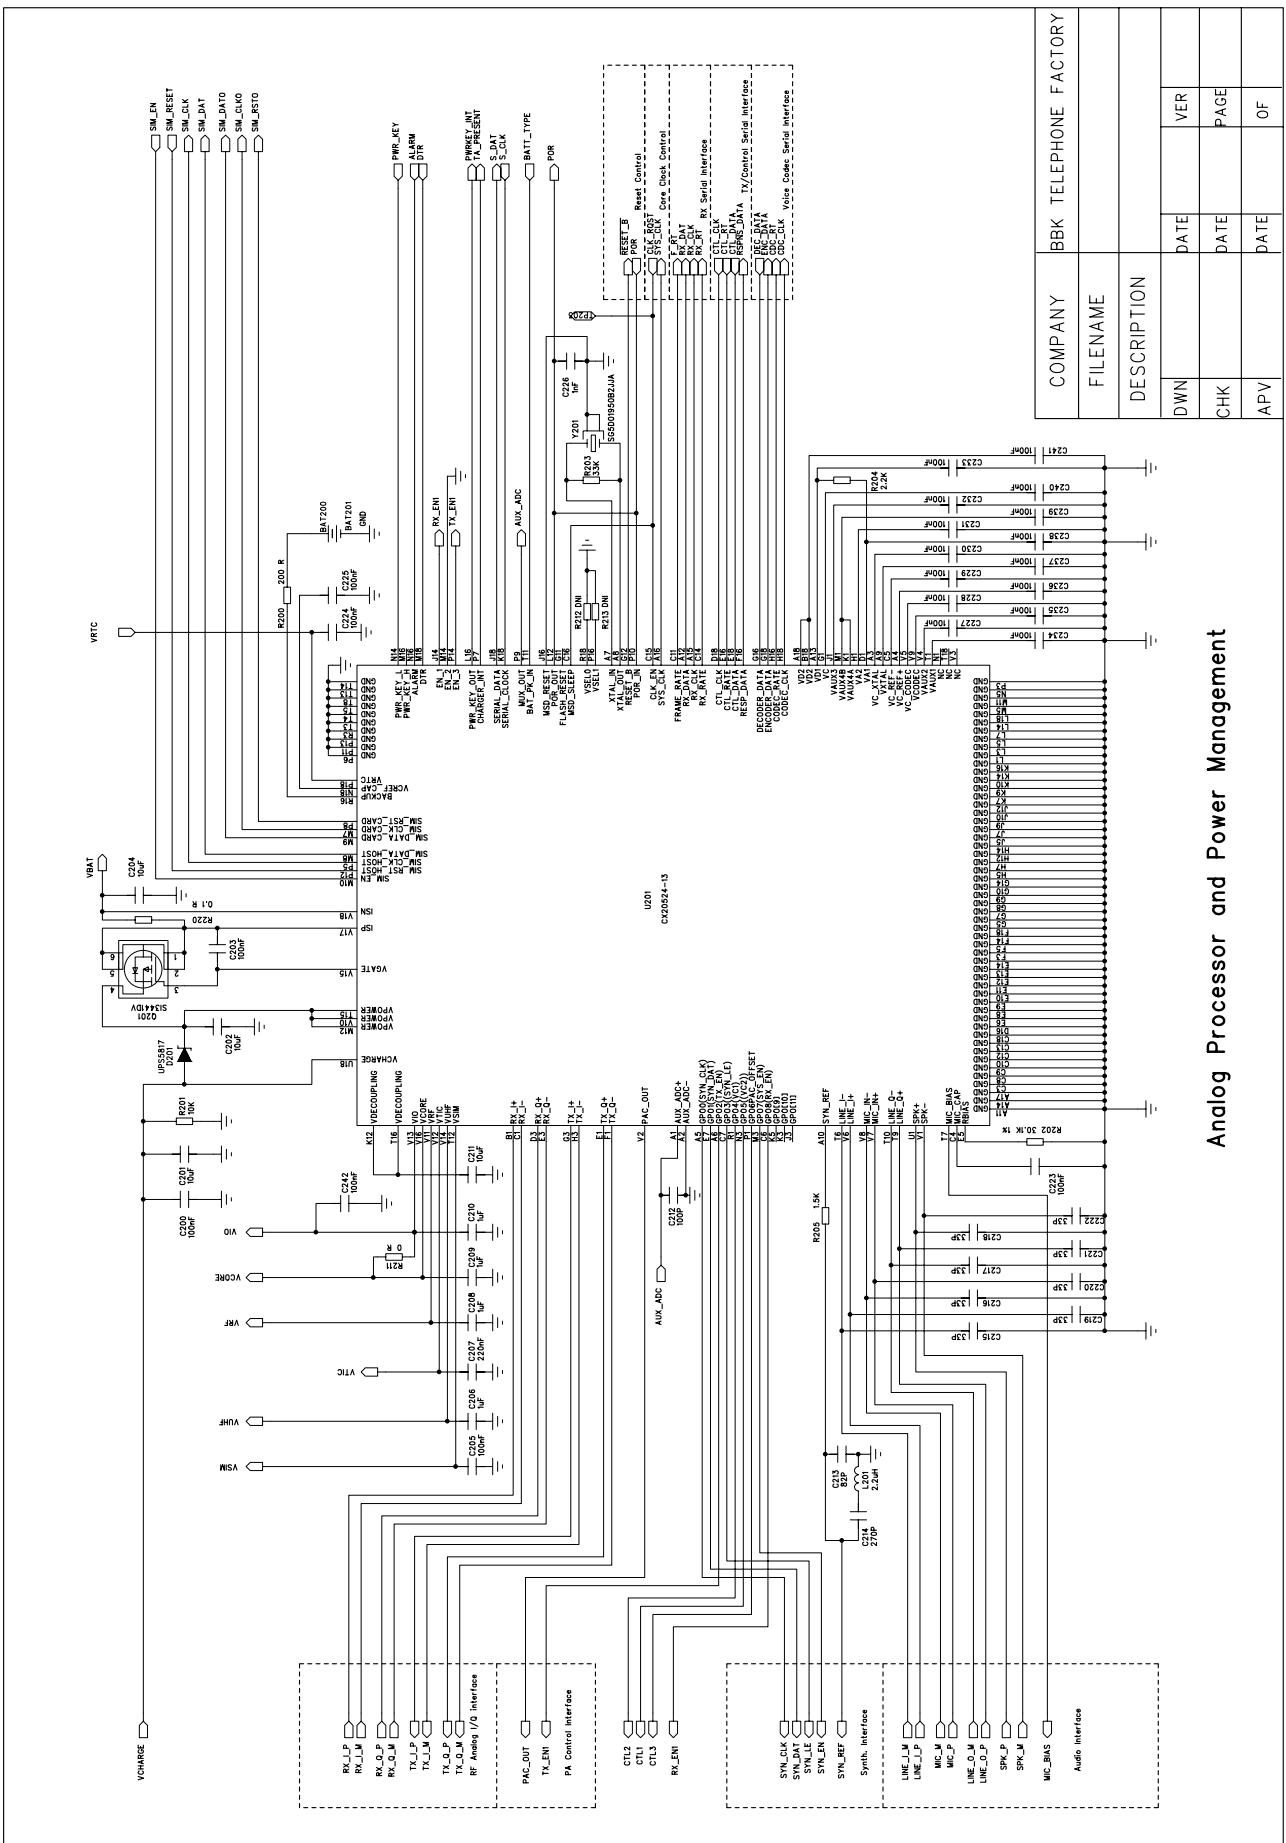

RF Subsystem

COMPANY	BBK TELEPHONE FACTORY	
FILENAME		
DESCRIPTION		
DWN	DATE	VER
CHK	DATE	PAGE
APV	DATE	OF

Analogue Processor and Power Management

COMPANY	BBK TELEPHONE FACTORY	
FILENAME		
DESCRIPTION		
DWN	DATE	VER
CHK	DATE	PAGE
APV	DATE	OF