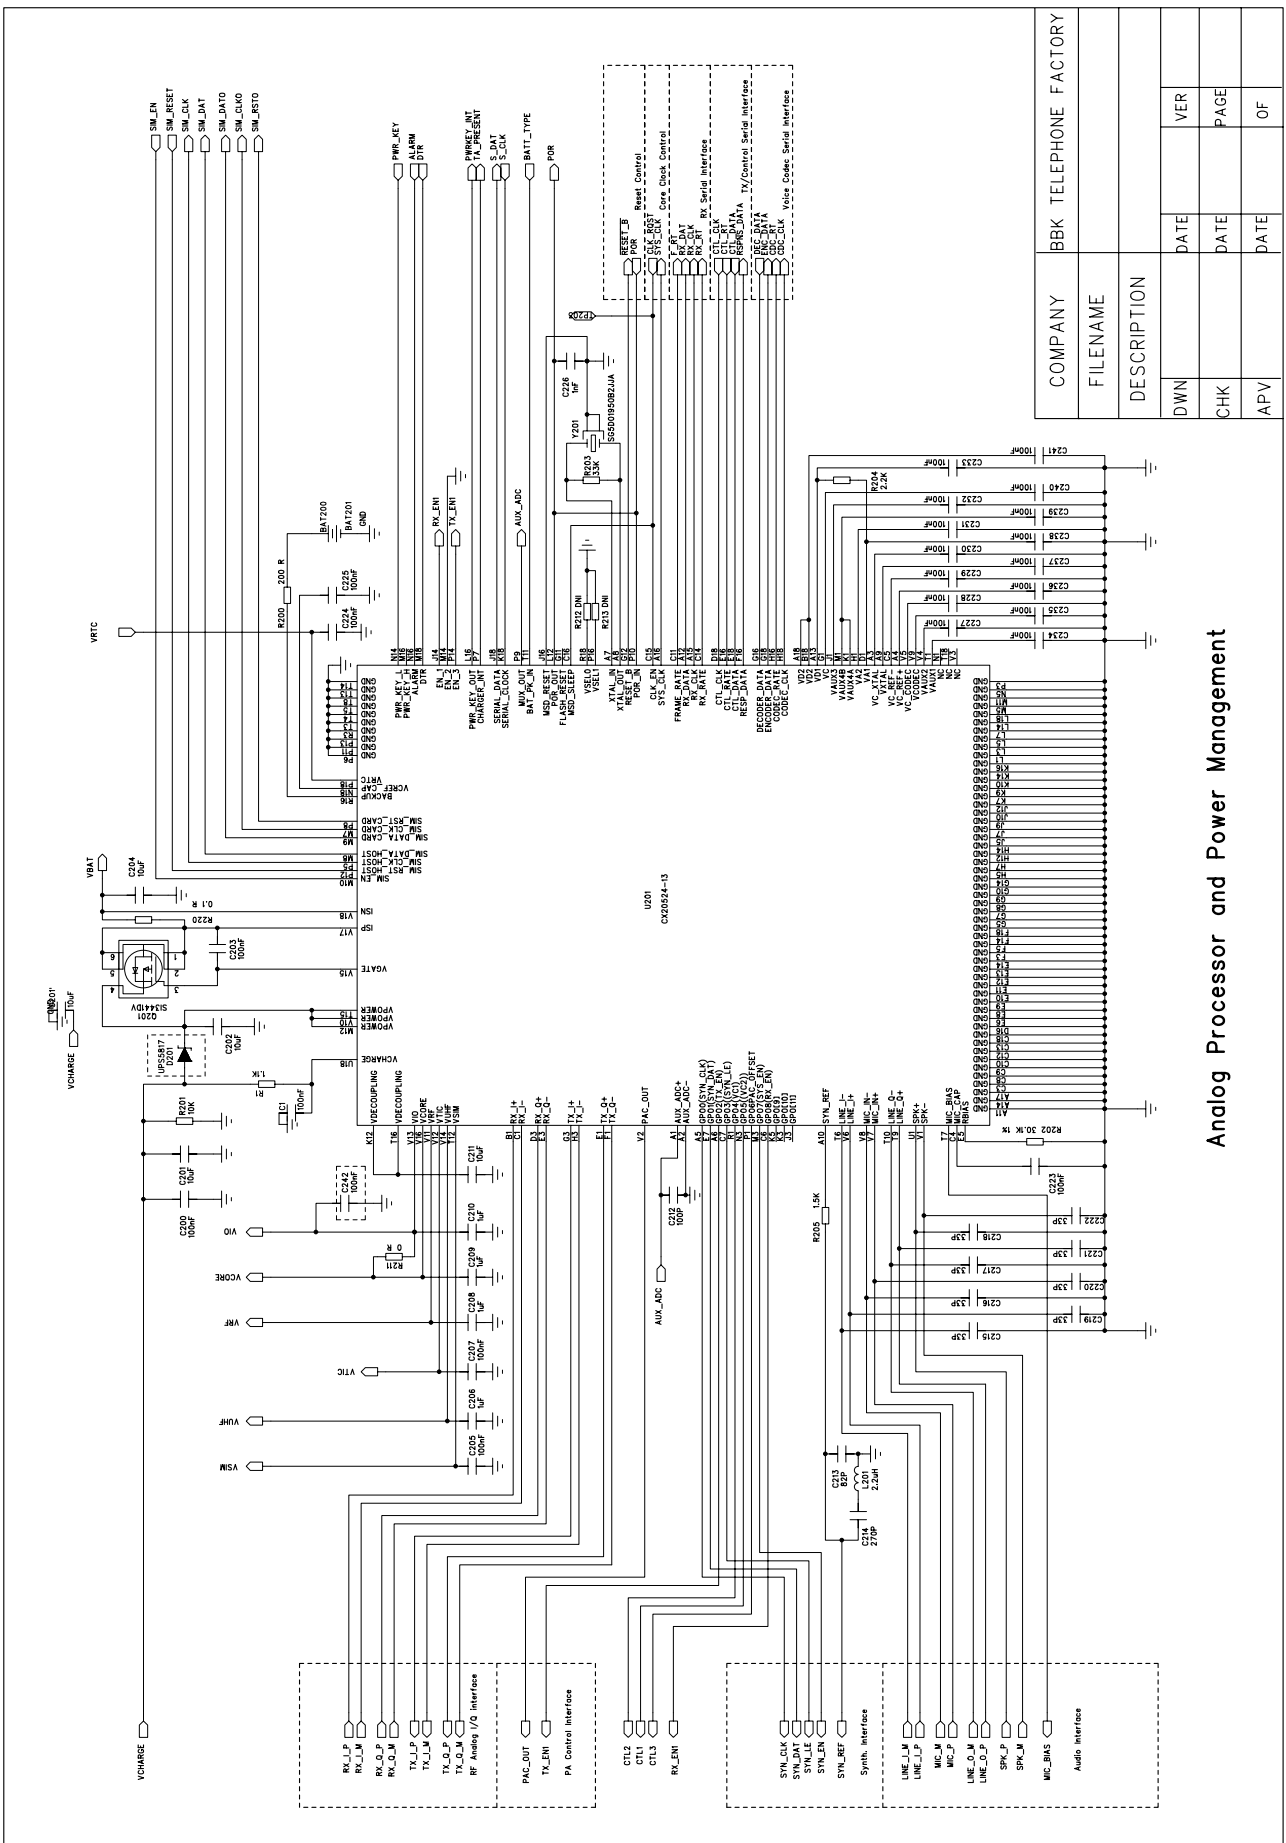

RF Subsystem

COMPANY	BBK TELEPHONE FACTORY		
FILENAME			
DESCRIPTION			
DWN	DATE	VER	
CHK	DATE	PAGE	
APV	DATE	OF	

COMPANY	BBK TELEPHONE FACTORY	
FILENAME		
DESCRIPTION		
DWN	DATE	VER
CHK	DATE	PAGE
APV	DATE	OF

Analog Processor and Power Management

COMPANY			
BBK TELEPHONE FACTORY			
FILENAME			
DESCRIPTION			
DWN	DATE	VER	
CHK	DATE	PAGE	
APV	DATE	OF	

COMPANY	BBK TELEPHONE FACTORY	
FILENAME		
DESCRIPTION		
DWN	DATE	VER
CHK	DATE	PAGE
APV	DATE	OF