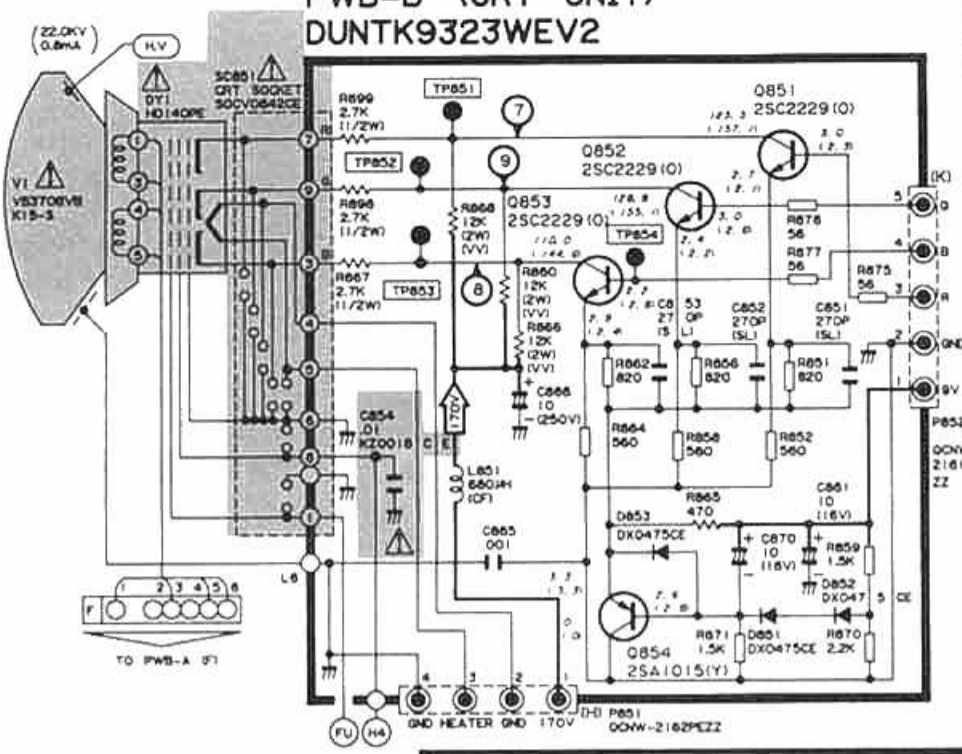

SHARP 14R2/14R2B

PWB-B (CRT UNIT)
DUNTK9323WEV2

PWB-C (AV2 UNIT)
DUNTK9324WEVO

PWB-A
(MAIN UNIT)
DUNTK9322WEV2/3

14R2B IS USING AS "C", "E", "F"

	ACCORD	C701	L702	C747
C	DUNT	Z2008P	FZ0085CE	FZ0087CE
E	K9322WEV2	Q1 01	IS148	K20175CE
F	DUNT	Z2008P	FZ0085CE	FZ0087CE
G	K9322WEV2	Q1 01	IS148	K20175CE
H	K9322WEV3	Q1 01	IS148	K20175CE
I	K9322WEV3	Q1 01	IS148	K20175CE
J	K9322WEV3	Q1 01	IS148	K20175CE