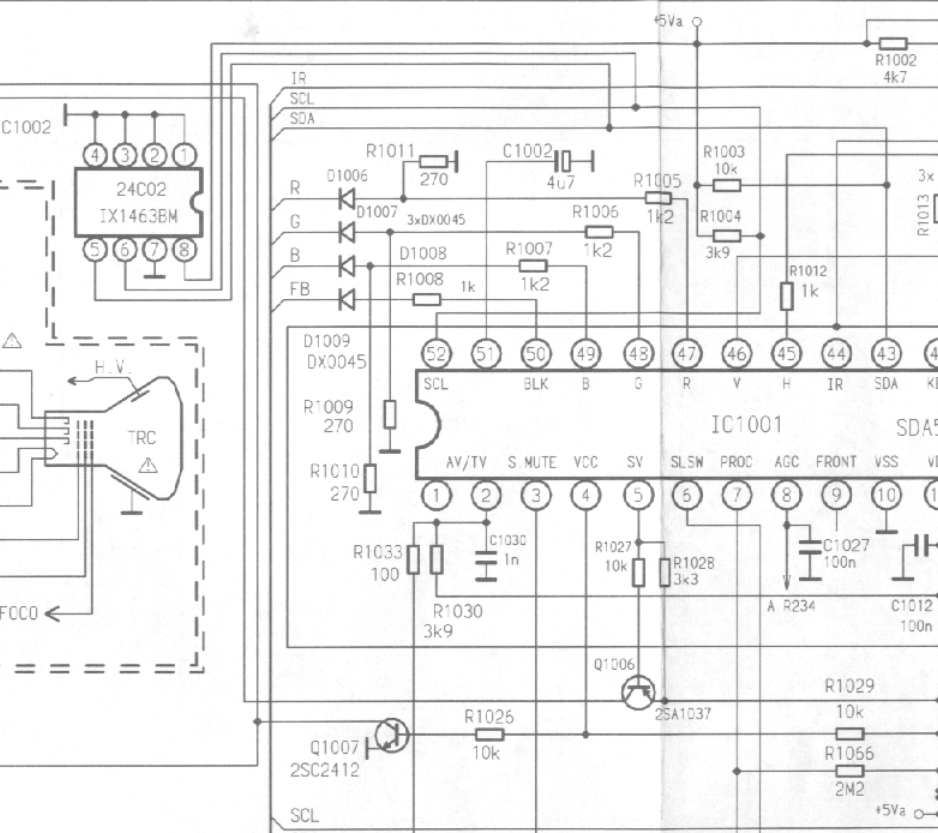

SHARP
54AT-15SC
54AT-16SC
Chassis 5BS-A

SHARP
54AT-15SC
54AT-16SC
Chassis 5BS-A

U.S. TV.
UNIMOR
M462T
(AMBER)
21"

CZ0106BM

R

G

B

5.8
R243 XZ0110BM