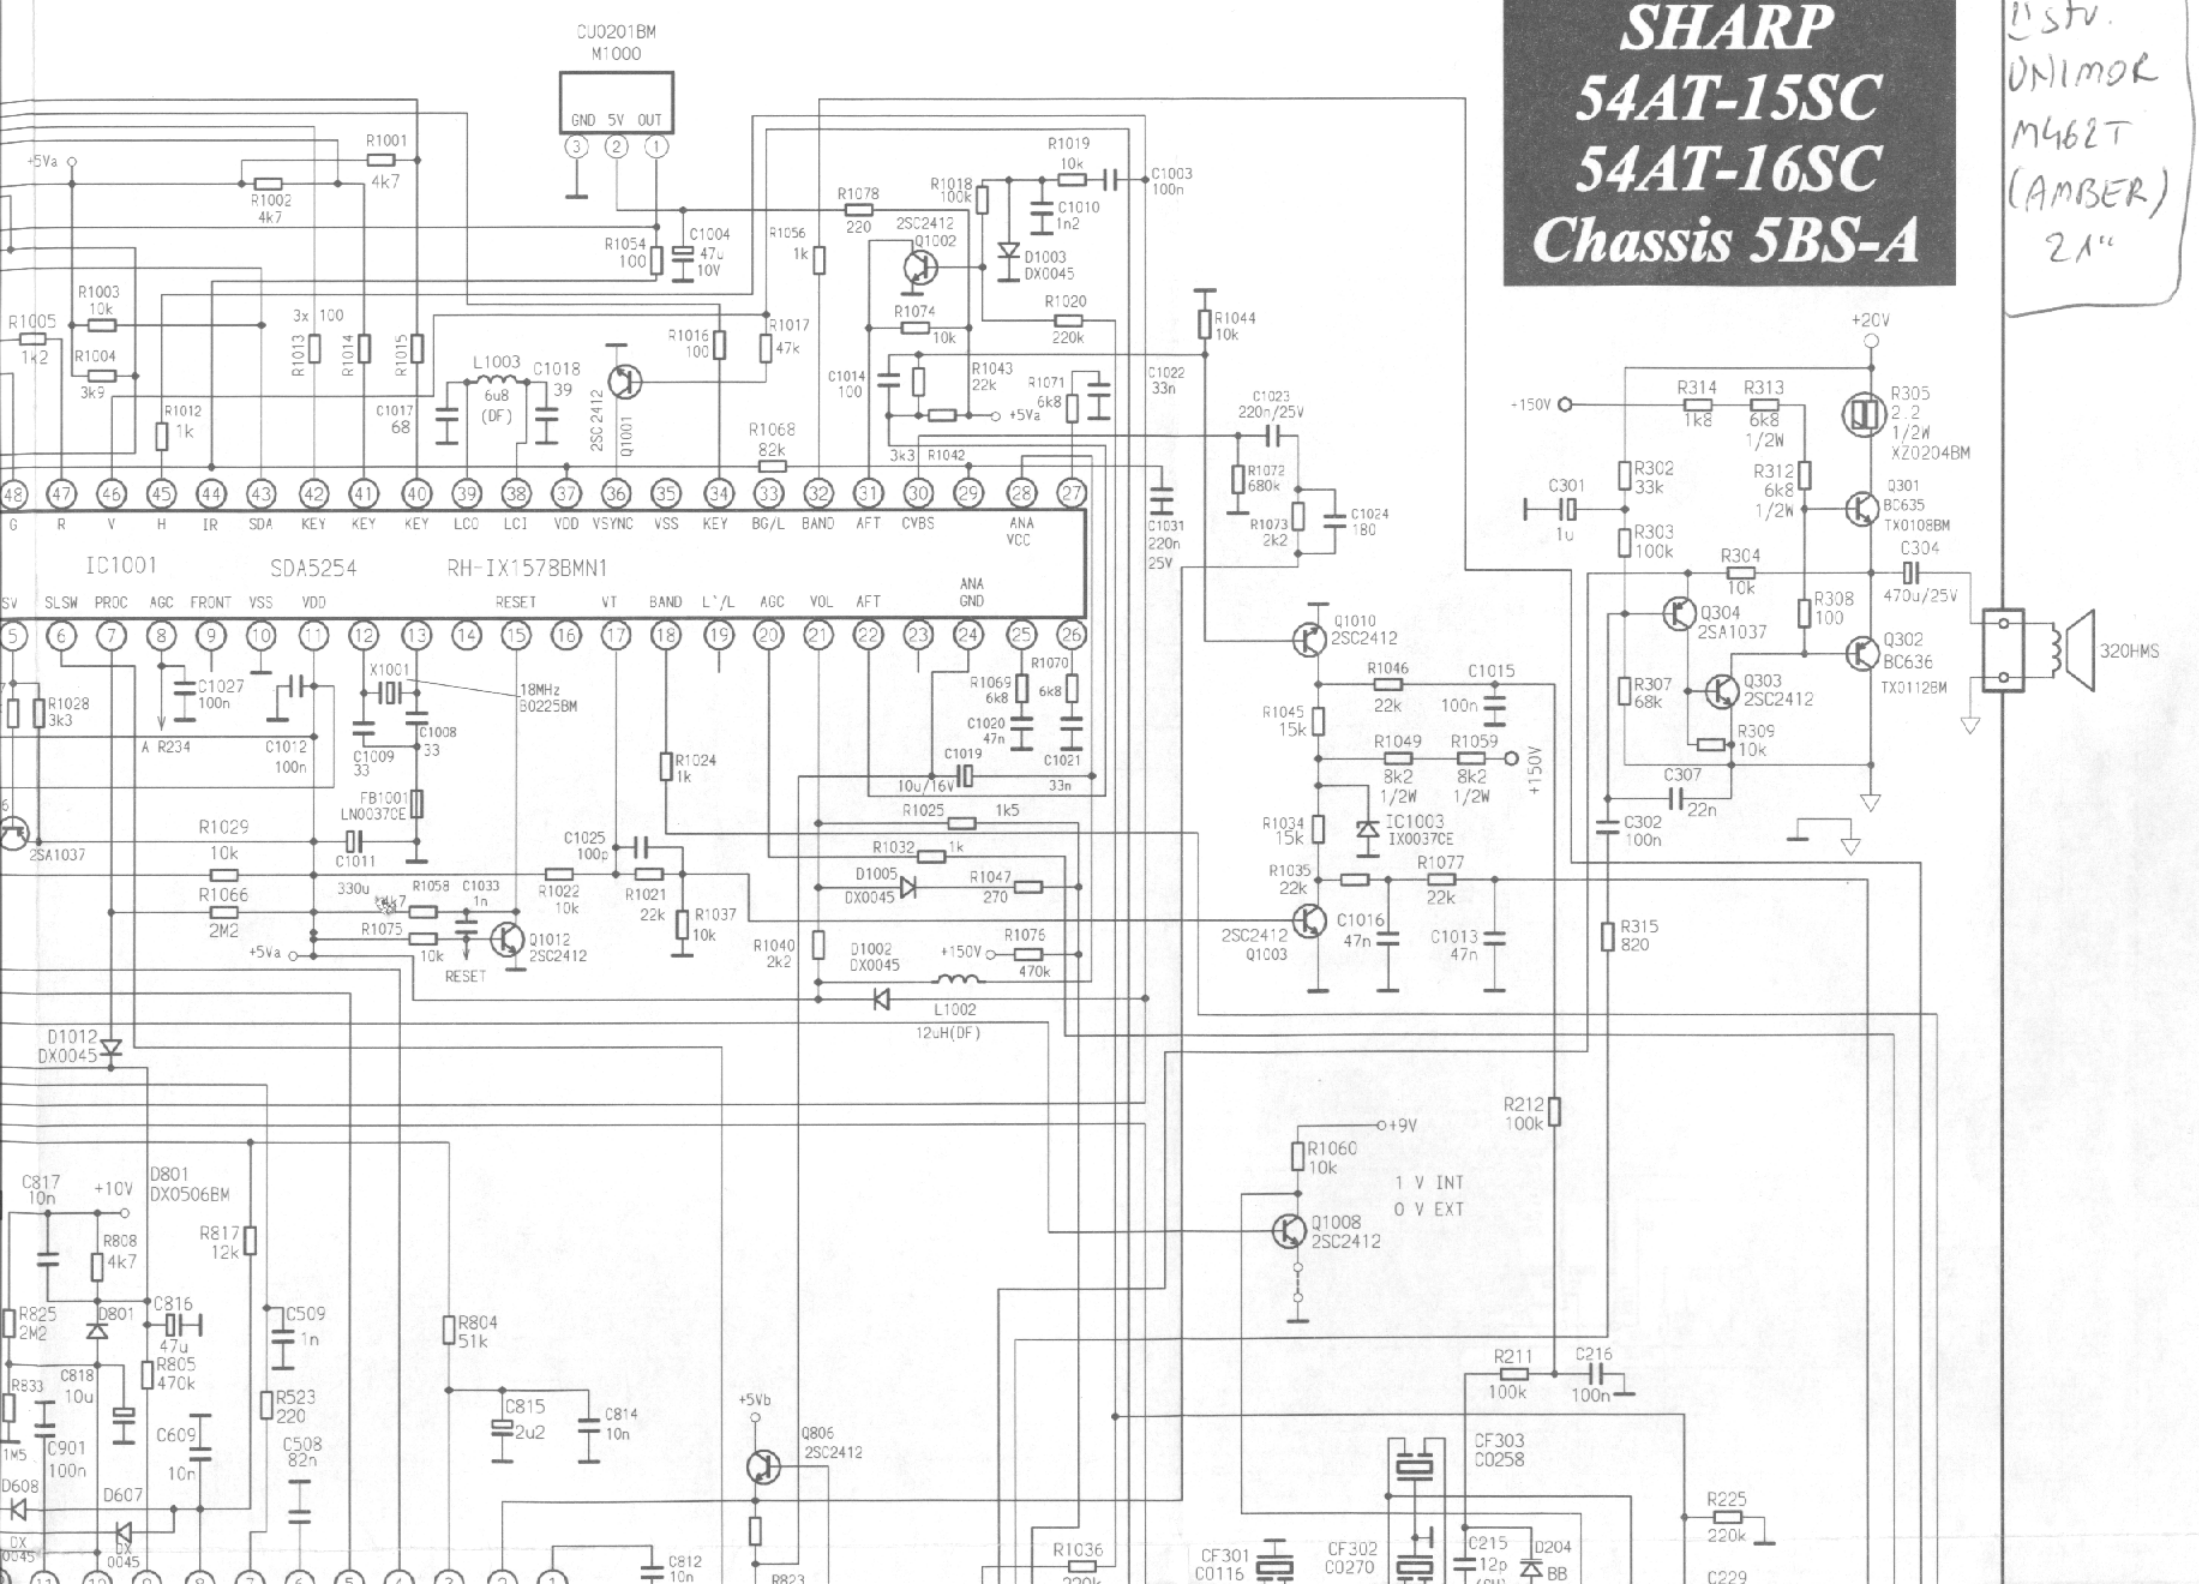

SHARP
54AT-15SC
54AT-16SC
Chassis 5BS-A

SHARP
54AT-15SC
54AT-16SC
Chassis 5BS-A

U.S. TV.
UNIMOR
M462T
(AMBER)
21"

CZ0106BM

R

G

B

5.8
R243 XZ0110BM