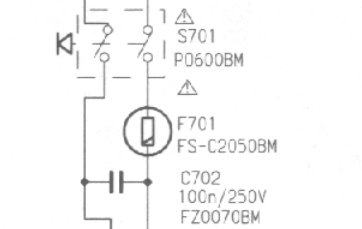

SHARP
54AT-15SC
54AT-16SC
Chassis 5BS-A

SHARP
54AT-15SC
54AT-16SC
Chassis 5BS-A

U.S. TV.
UNIMOR
M462T
(AMBER)
21"

CZ0106BM

R

G

B

5.8
R243 XZ0110BM