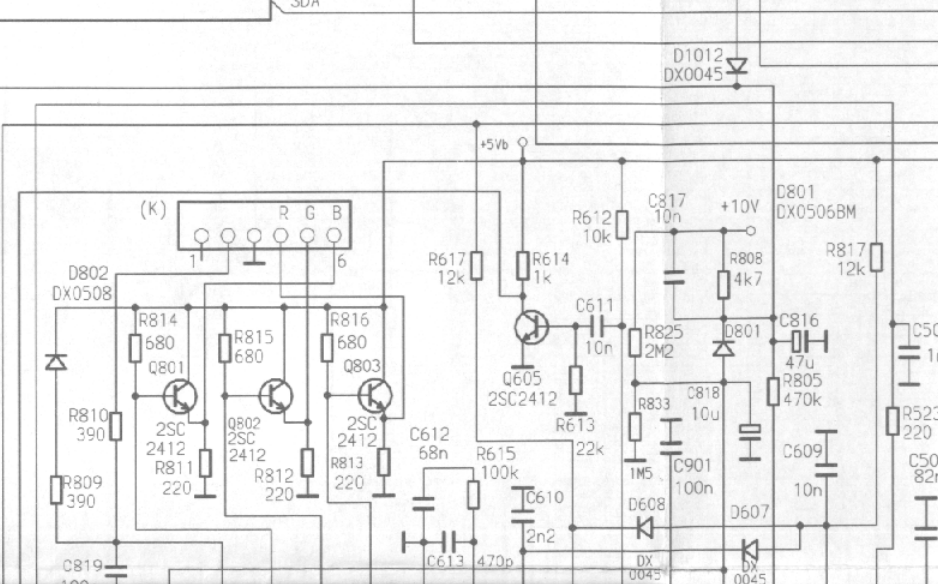

SHARP
54AT-15SC
54AT-16SC
Chassis 5BS-A

SHARP
54AT-15SC
54AT-16SC
Chassis 5BS-A

U.S. TV.
UNIMOR
M462T
(AMBER)
21"

CZ0106BM

R

G

B

5.8
R243 XZ0110BM