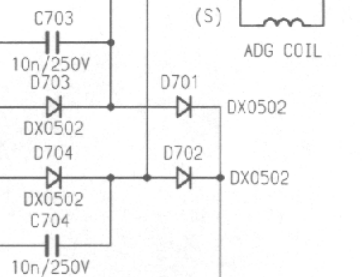

SHARP
54AT-15SC
54AT-16SC
Chassis 5BS-A

SHARP
54AT-15SC
54AT-16SC
Chassis 5BS-A

U.S. TV.
UNIMOR
M462T
(AMBER)
21"

CZ0106BM

R

G

B

5.8
R243 XZ0110BM