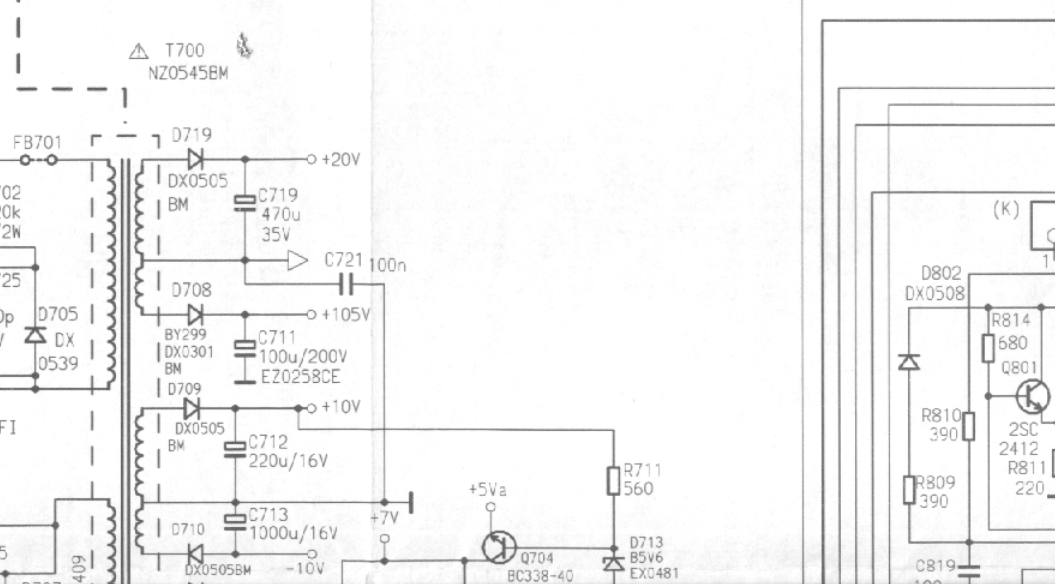

SHARP
54AT-15SC
54AT-16SC
Chassis 5BS-A

SHARP
54AT-15SC
54AT-16SC
Chassis 5BS-A

U.S. TV.
UNIMOR
M462T
(AMBER)
21"

CZ0106BM

R

G

B

5.8
R243 XZ0110BM