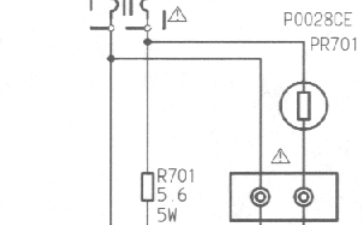

SHARP
54AT-15SC
54AT-16SC
Chassis 5BS-A

SHARP
54AT-15SC
54AT-16SC
Chassis 5BS-A

U.S. TV.
UNIMOR
M462T
(AMBER)
21"

CZ0106BM

R

G

B

5.8
R243 XZ0110BM