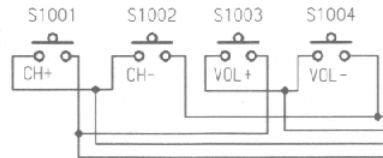

SHARP
54AT-15SC
54AT-16SC
Chassis 5BS-A

SHARP
54AT-15SC
54AT-16SC
Chassis 5BS-A

U.S. TV.
UNIMOR
M462T
(AMBER)
21"

CZ0106BM

R

G

B

5.8
R243 XZ0110BM