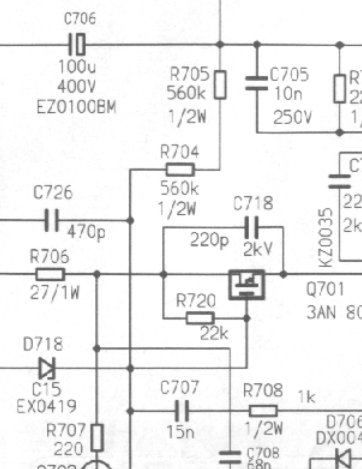

SHARP
54AT-15SC
54AT-16SC
Chassis 5BS-A

SHARP
54AT-15SC
54AT-16SC
Chassis 5BS-A

U.S. TV.
UNIMOR
M462T
(AMBER)
21"

CZ0106BM

R

G

B

5.8
R243 XZ0110BM