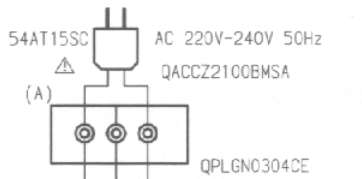

SHARP
54AT-15SC
54AT-16SC
Chassis 5BS-A

SHARP
54AT-15SC
54AT-16SC
Chassis 5BS-A

U.S. TV.
UNIMOR
M462T
(AMBER)
21"

CZ0106BM

R

G

B

5.8
R243 XZ0110BM