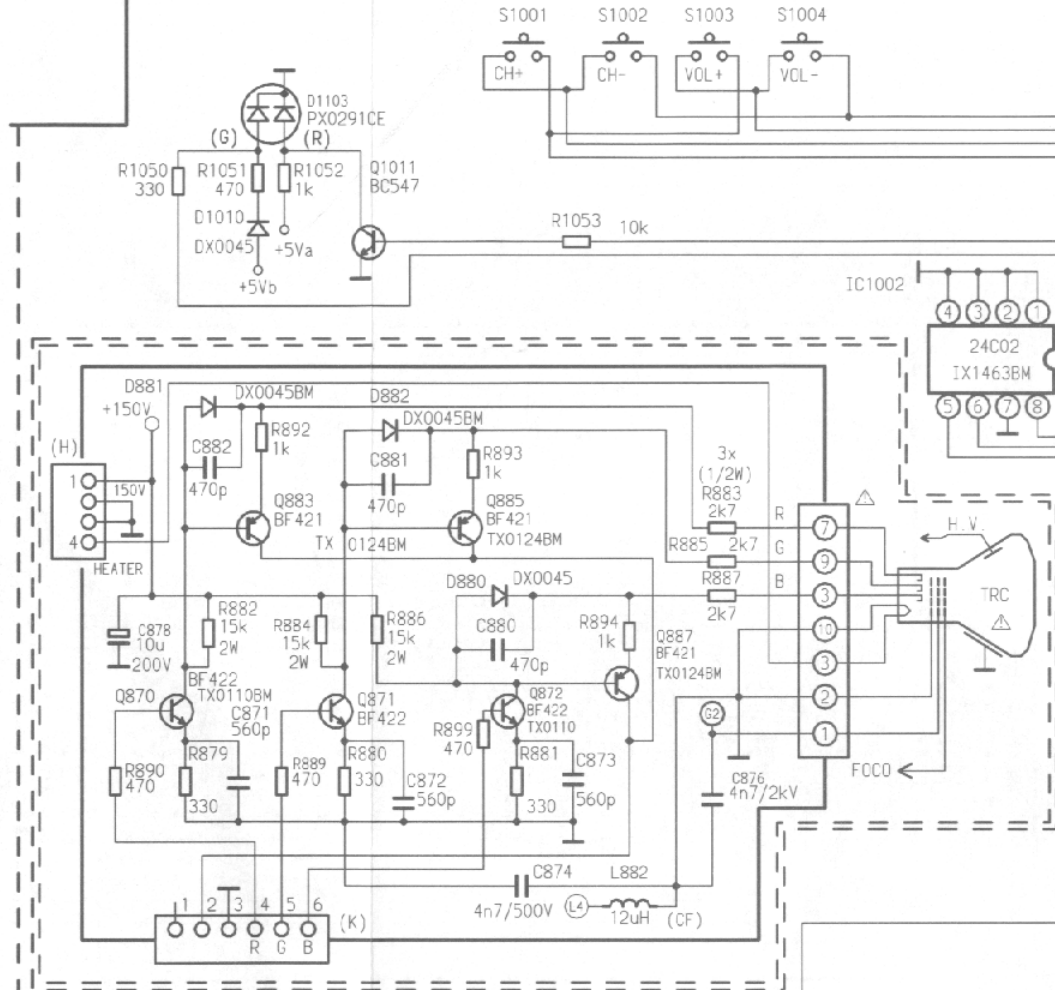

SHARP
54AT-15SC
54AT-16SC
Chassis 5BS-A

SHARP
54AT-15SC
54AT-16SC
Chassis 5BS-A

U.S. TV.
UNIMOR
M462T
(AMBER)
21"

CZ0106BM

R

G

B

5.8
R243 XZ0110BM