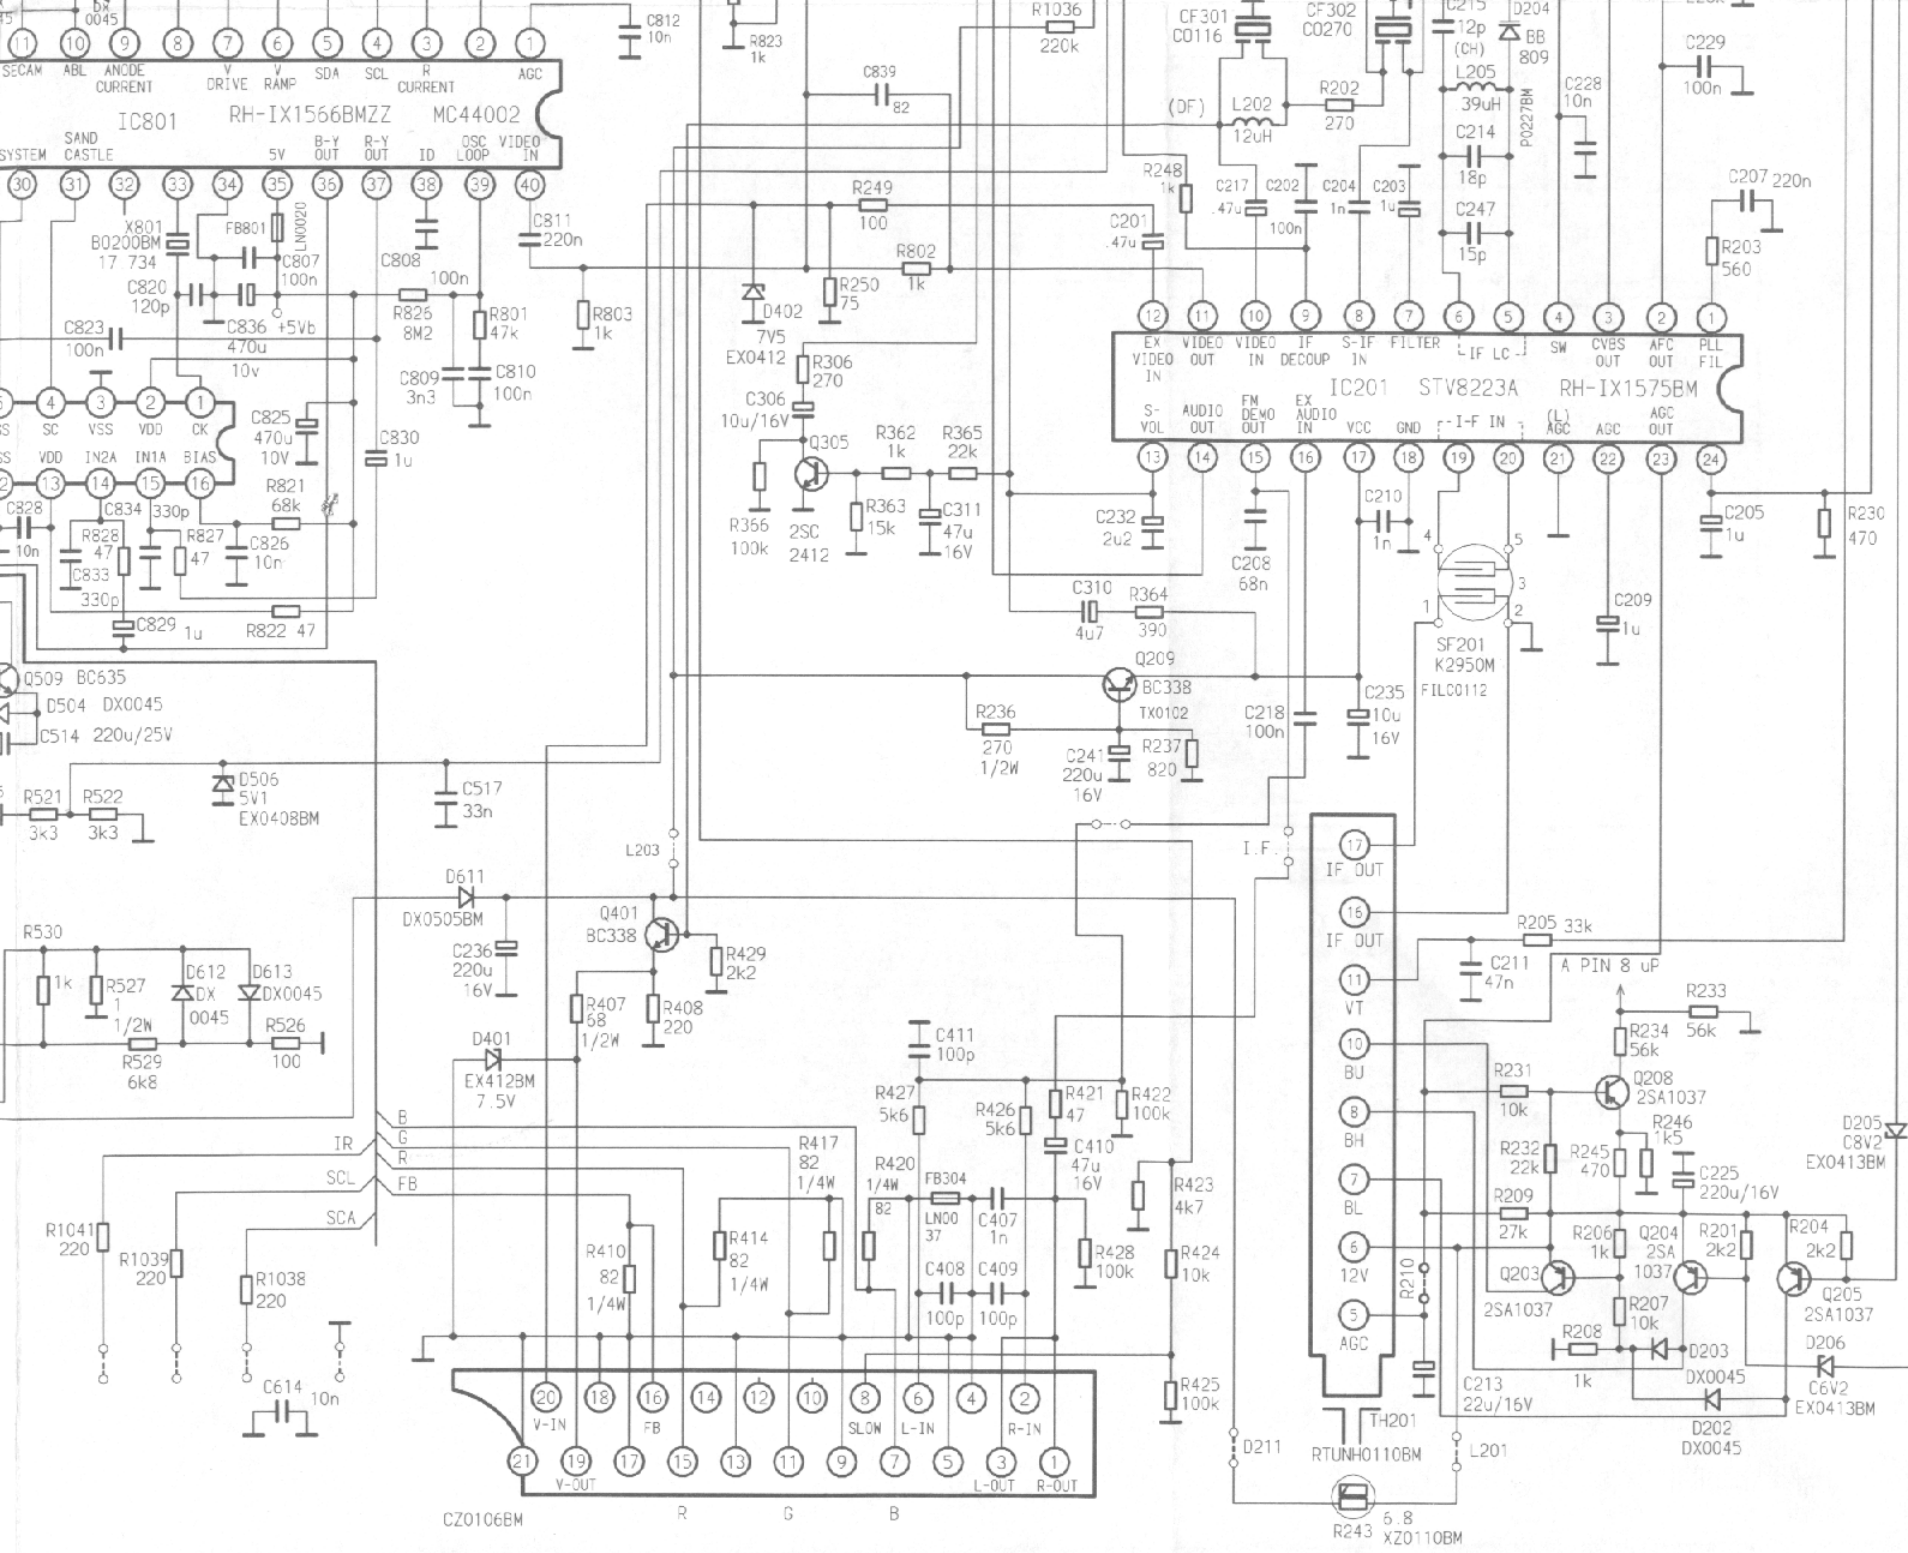

SHARP
54AT-15SC
54AT-16SC
Chassis 5BS-A

SHARP
54AT-15SC
54AT-16SC
Chassis 5BS-A

U.S. TV.
UNIMOR
M462T
(AMBER)
21"

CZ0106BM

R

G

B

5.8
R243 XZ0110BM