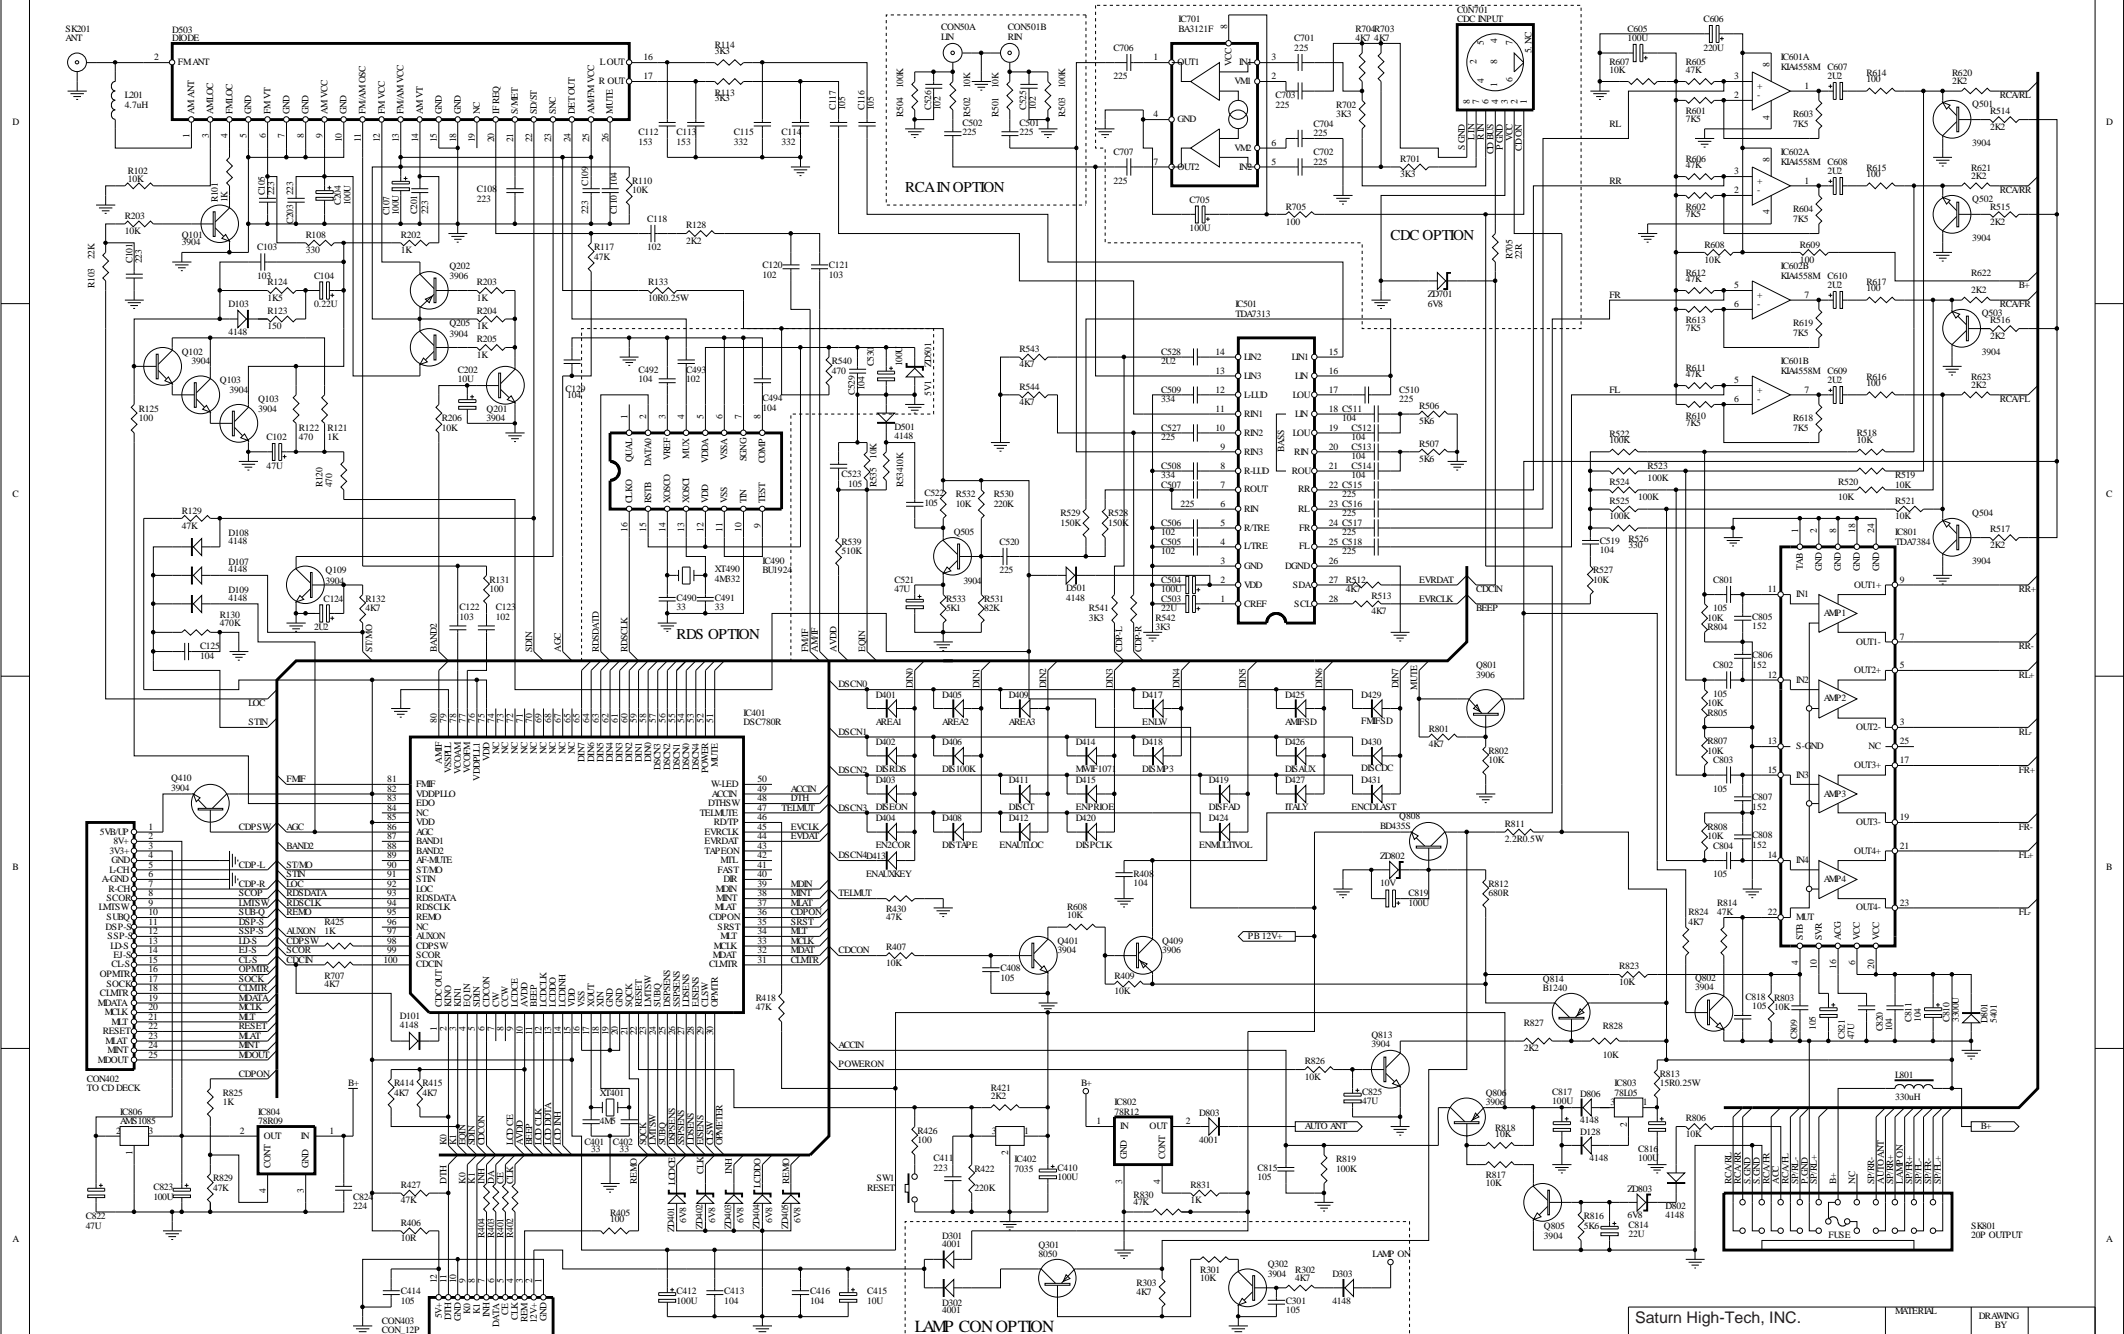

PROLOGY CDM-100R

Saturn High-Tech, INC.

Saturn High-Tech, INC.			MATERIAL	DRAWING BY
FILE NAME	PROLOGY CDM-100R		VER	CHECKED BY
NAME BLOCK	MAIN PCB	PAGE	DATE	APPROVED BY