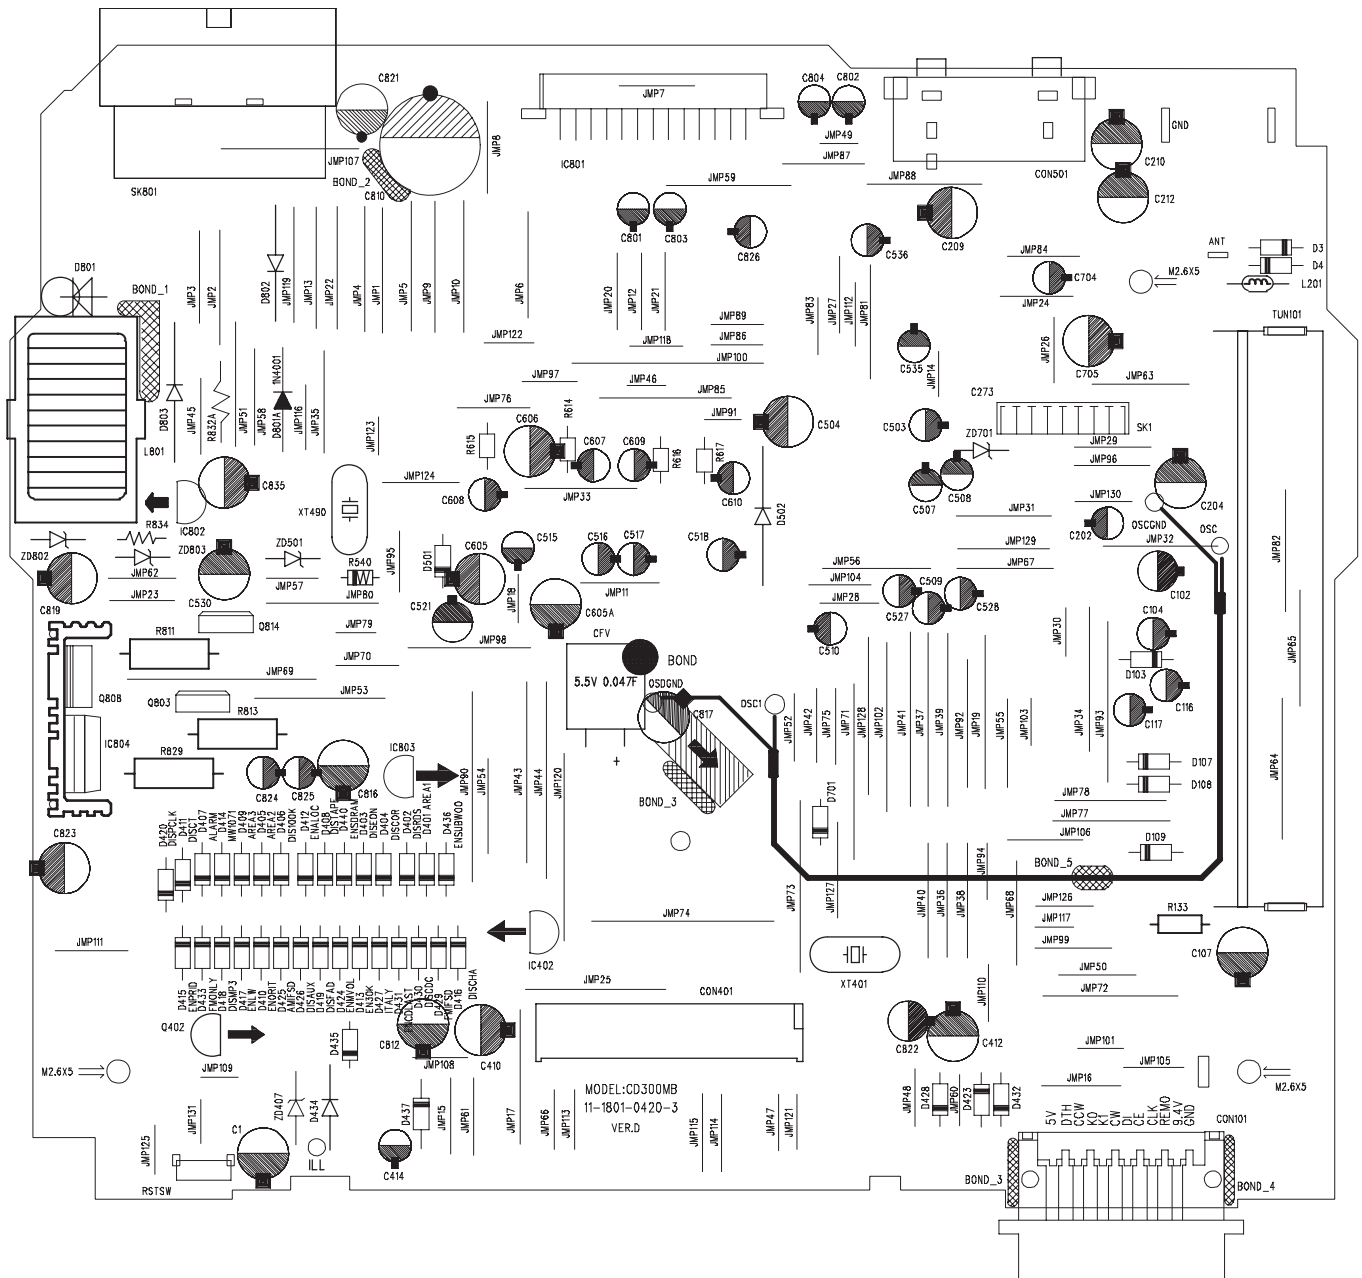

Service
Service

Service Manual

PROLOGY

SET BLOCK DIAGRAM

SET WIRING DIAGRAM

MAIN BOARD - CIRCUIT DIAGRAM

MAIN BOARD - PCB LAYOUT TOP VIEW

MAIN BOARD - PCB LAYOUT BOTTOM VIEW

SERVO BOARD - CIRCUIT DIAGRAM

SERVO BOARD - LAYOUT DIAGRAM TOP VIEW

SERVO BOARD - LAYOUT DIAGRAM BOTTOM VIEW

KEY BOARD - CIRCUIT DIAGRAM

KEY BOARD - LAYOUT DIAGRAM TOP VIEW

KEY BOARD - LAYOUT DIAGRAM BOTTOM VIEW