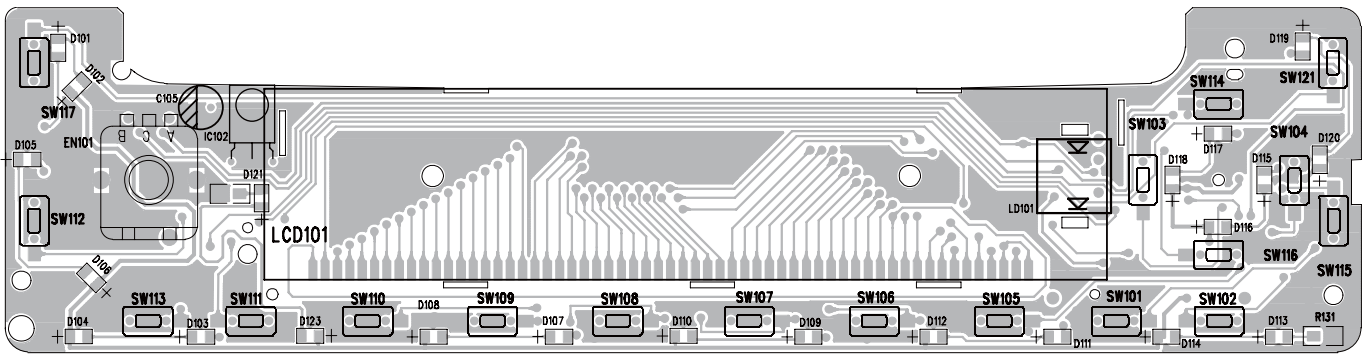

Service
Service

Service Manual

PROLOGY

SET BLOCK DIAGRAM

SET WIRING DIAGRAM

MAIN BOARD - CIRCUIT DIAGRAM

MAIN BOARD - PCB LAYOUT TOP VIEW

MAIN BOARD - PCB LAYOUT BOTTOM VIEW

SERVO BOARD - CIRCUIT DIAGRAM

SERVO BOARD - LAYOUT DIAGRAM TOP VIEW

SERVO BOARD - LAYOUT DIAGRAM BOTTOM VIEW

KEY BOARD - CIRCUIT DIAGRAM

KEY BOARD - LAYOUT DIAGRAM TOP VIEW

KEY BOARD - LAYOUT DIAGRAM BOTTOM VIEW