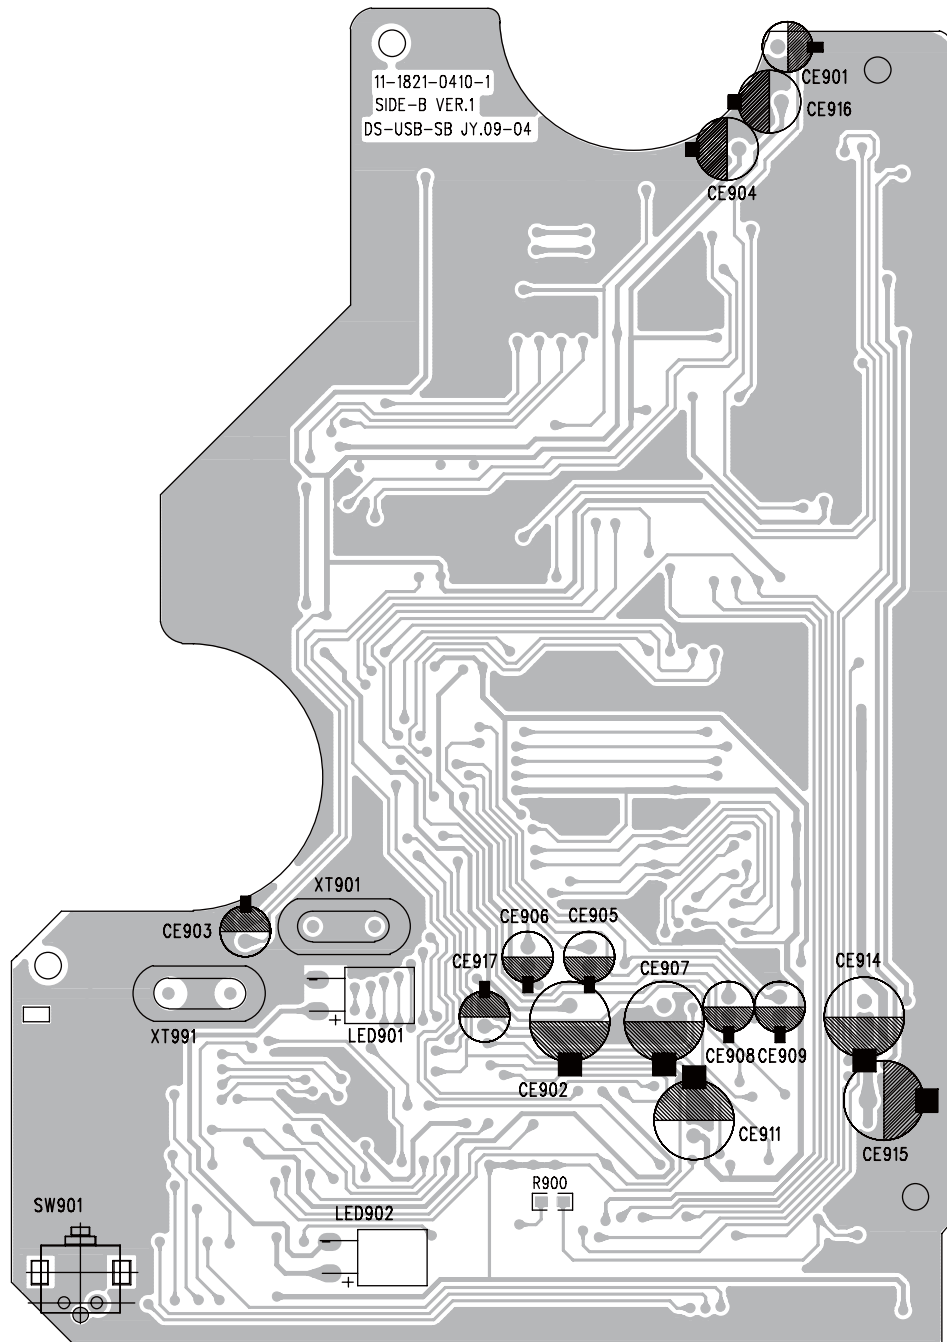

Service
Service

Service Manual

PROLOGY

SET BLOCK DIAGRAM

SET WIRING DIAGRAM

MAIN BOARD - CIRCUIT DIAGRAM

MAIN BOARD - PCB LAYOUT TOP VIEW

MAIN BOARD - PCB LAYOUT BOTTOM VIEW

SERVO BOARD - CIRCUIT DIAGRAM

SERVO BOARD - LAYOUT DIAGRAM TOP VIEW

SERVO BOARD - LAYOUT DIAGRAM BOTTOM VIEW

KEY BOARD - CIRCUIT DIAGRAM

KEY BOARD - LAYOUT DIAGRAM TOP VIEW

KEY BOARD - LAYOUT DIAGRAM BOTTOM VIEW