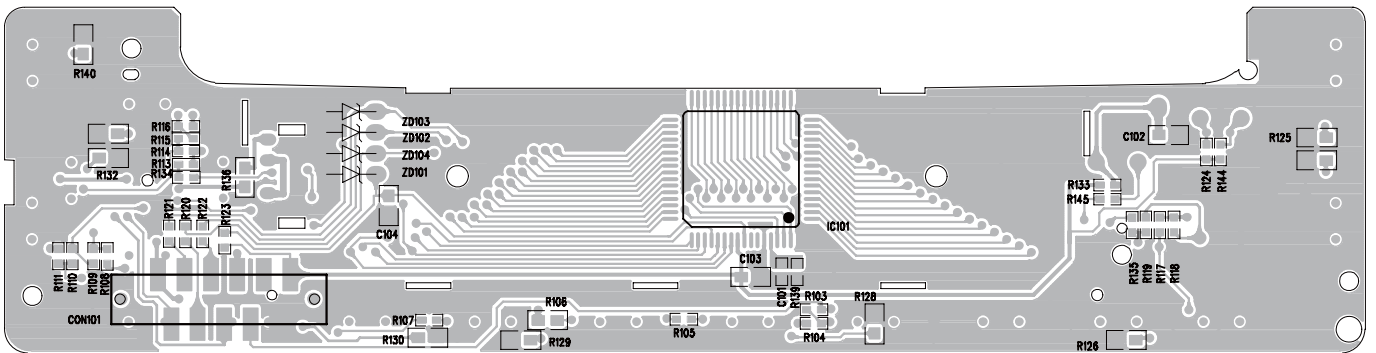

Service
Service

Service Manual

PROLOGY

SET BLOCK DIAGRAM

SET WIRING DIAGRAM

MAIN BOARD - CIRCUIT DIAGRAM

MAIN BOARD - PCB LAYOUT TOP VIEW

MAIN BOARD - PCB LAYOUT BOTTOM VIEW

SERVO BOARD - CIRCUIT DIAGRAM

SERVO BOARD - LAYOUT DIAGRAM TOP VIEW

SERVO BOARD - LAYOUT DIAGRAM BOTTOM VIEW

KEY BOARD - CIRCUIT DIAGRAM

KEY BOARD - LAYOUT DIAGRAM TOP VIEW

KEY BOARD - LAYOUT DIAGRAM BOTTOM VIEW