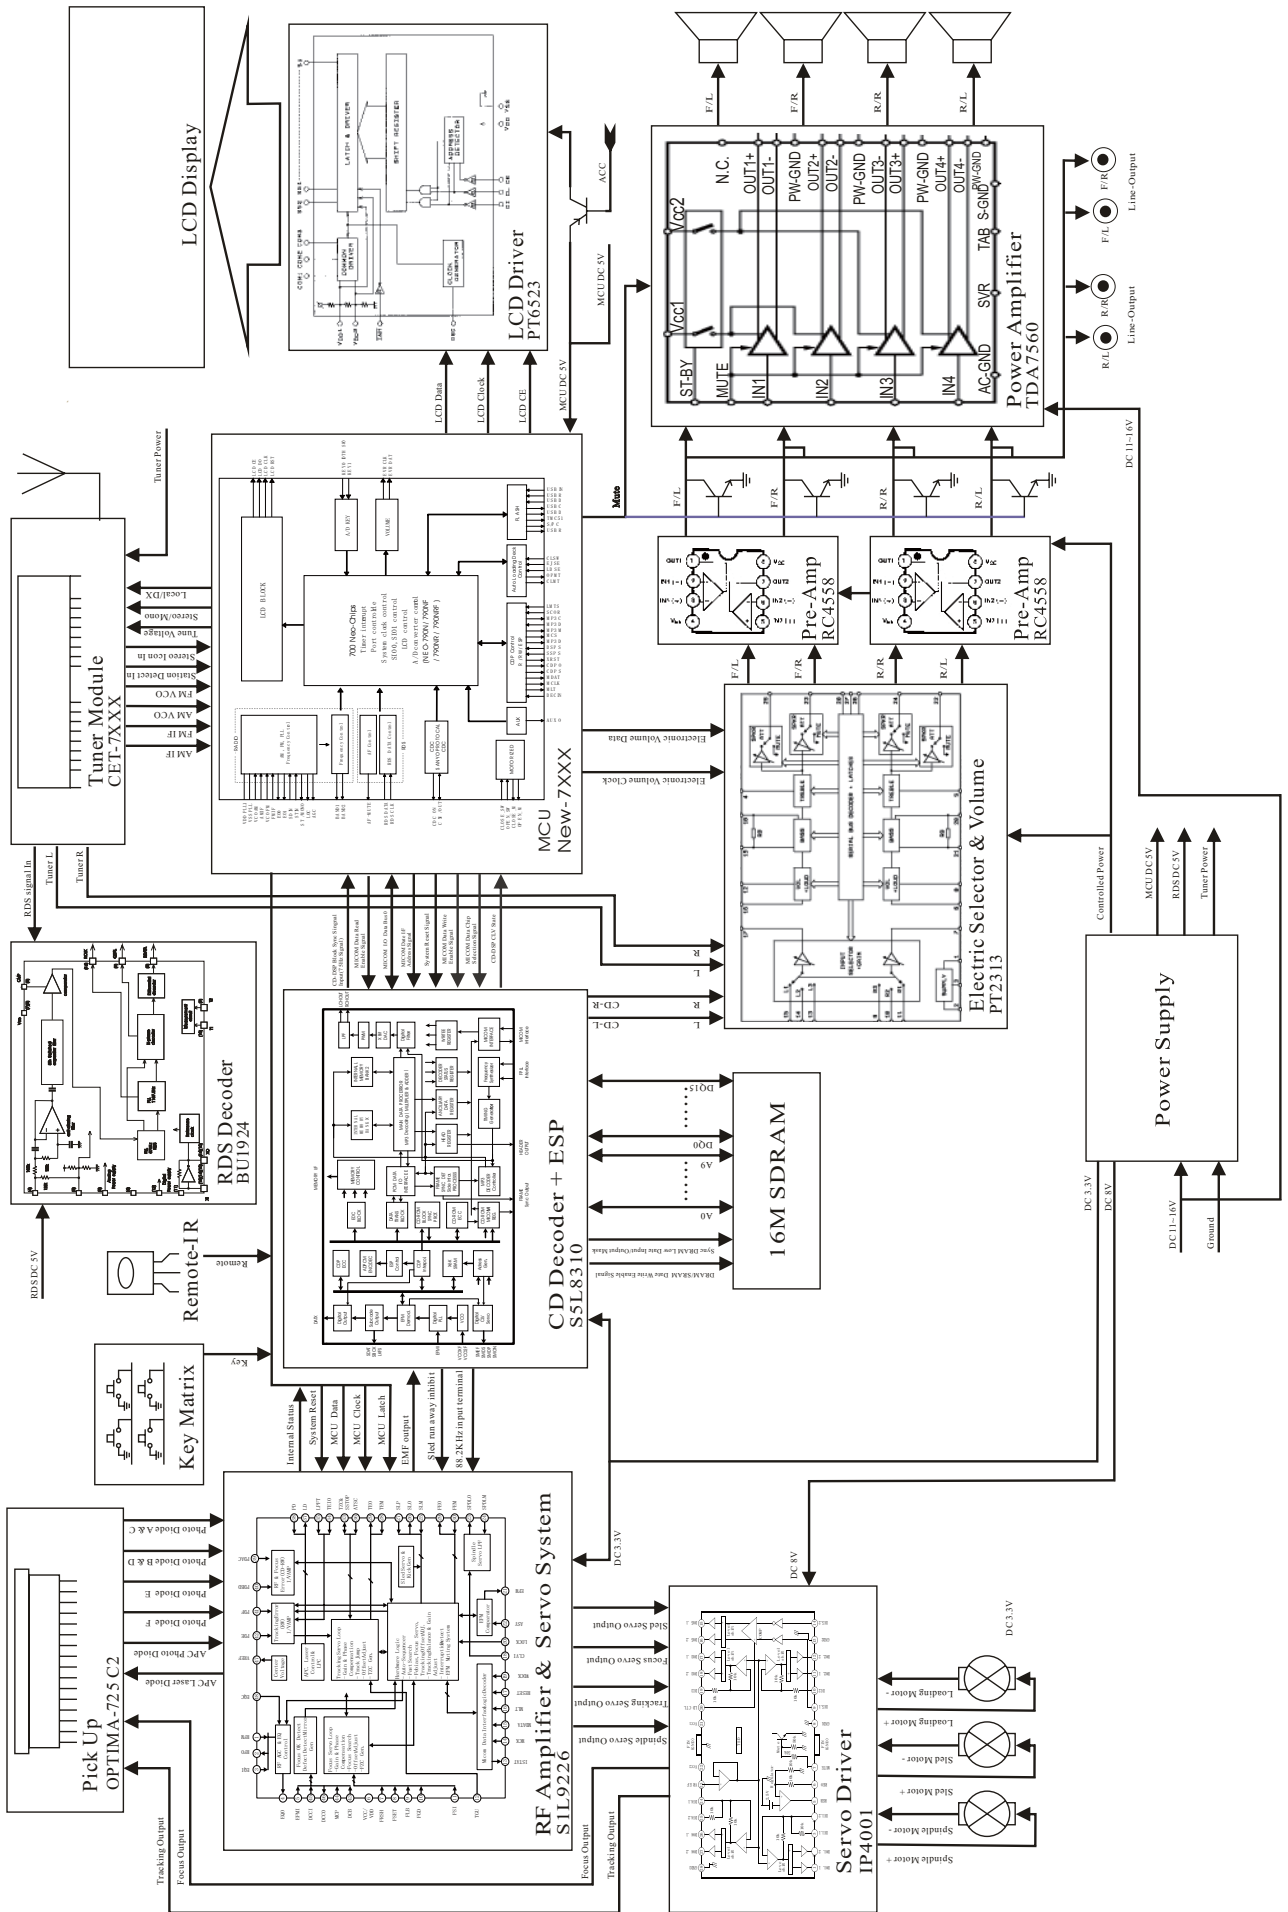

Service
Service

Service Manual

PROLOGY

SET BLOCK DIAGRAM

SET WIRING DIAGRAM

MAIN BOARD - CIRCUIT DIAGRAM

MAIN BOARD - PCB LAYOUT TOP VIEW

MAIN BOARD - PCB LAYOUT BOTTOM VIEW

SERVO BOARD - CIRCUIT DIAGRAM

SERVO BOARD - LAYOUT DIAGRAM TOP VIEW

SERVO BOARD - LAYOUT DIAGRAM BOTTOM VIEW

KEY BOARD - CIRCUIT DIAGRAM

KEY BOARD - LAYOUT DIAGRAM TOP VIEW

KEY BOARD - LAYOUT DIAGRAM BOTTOM VIEW