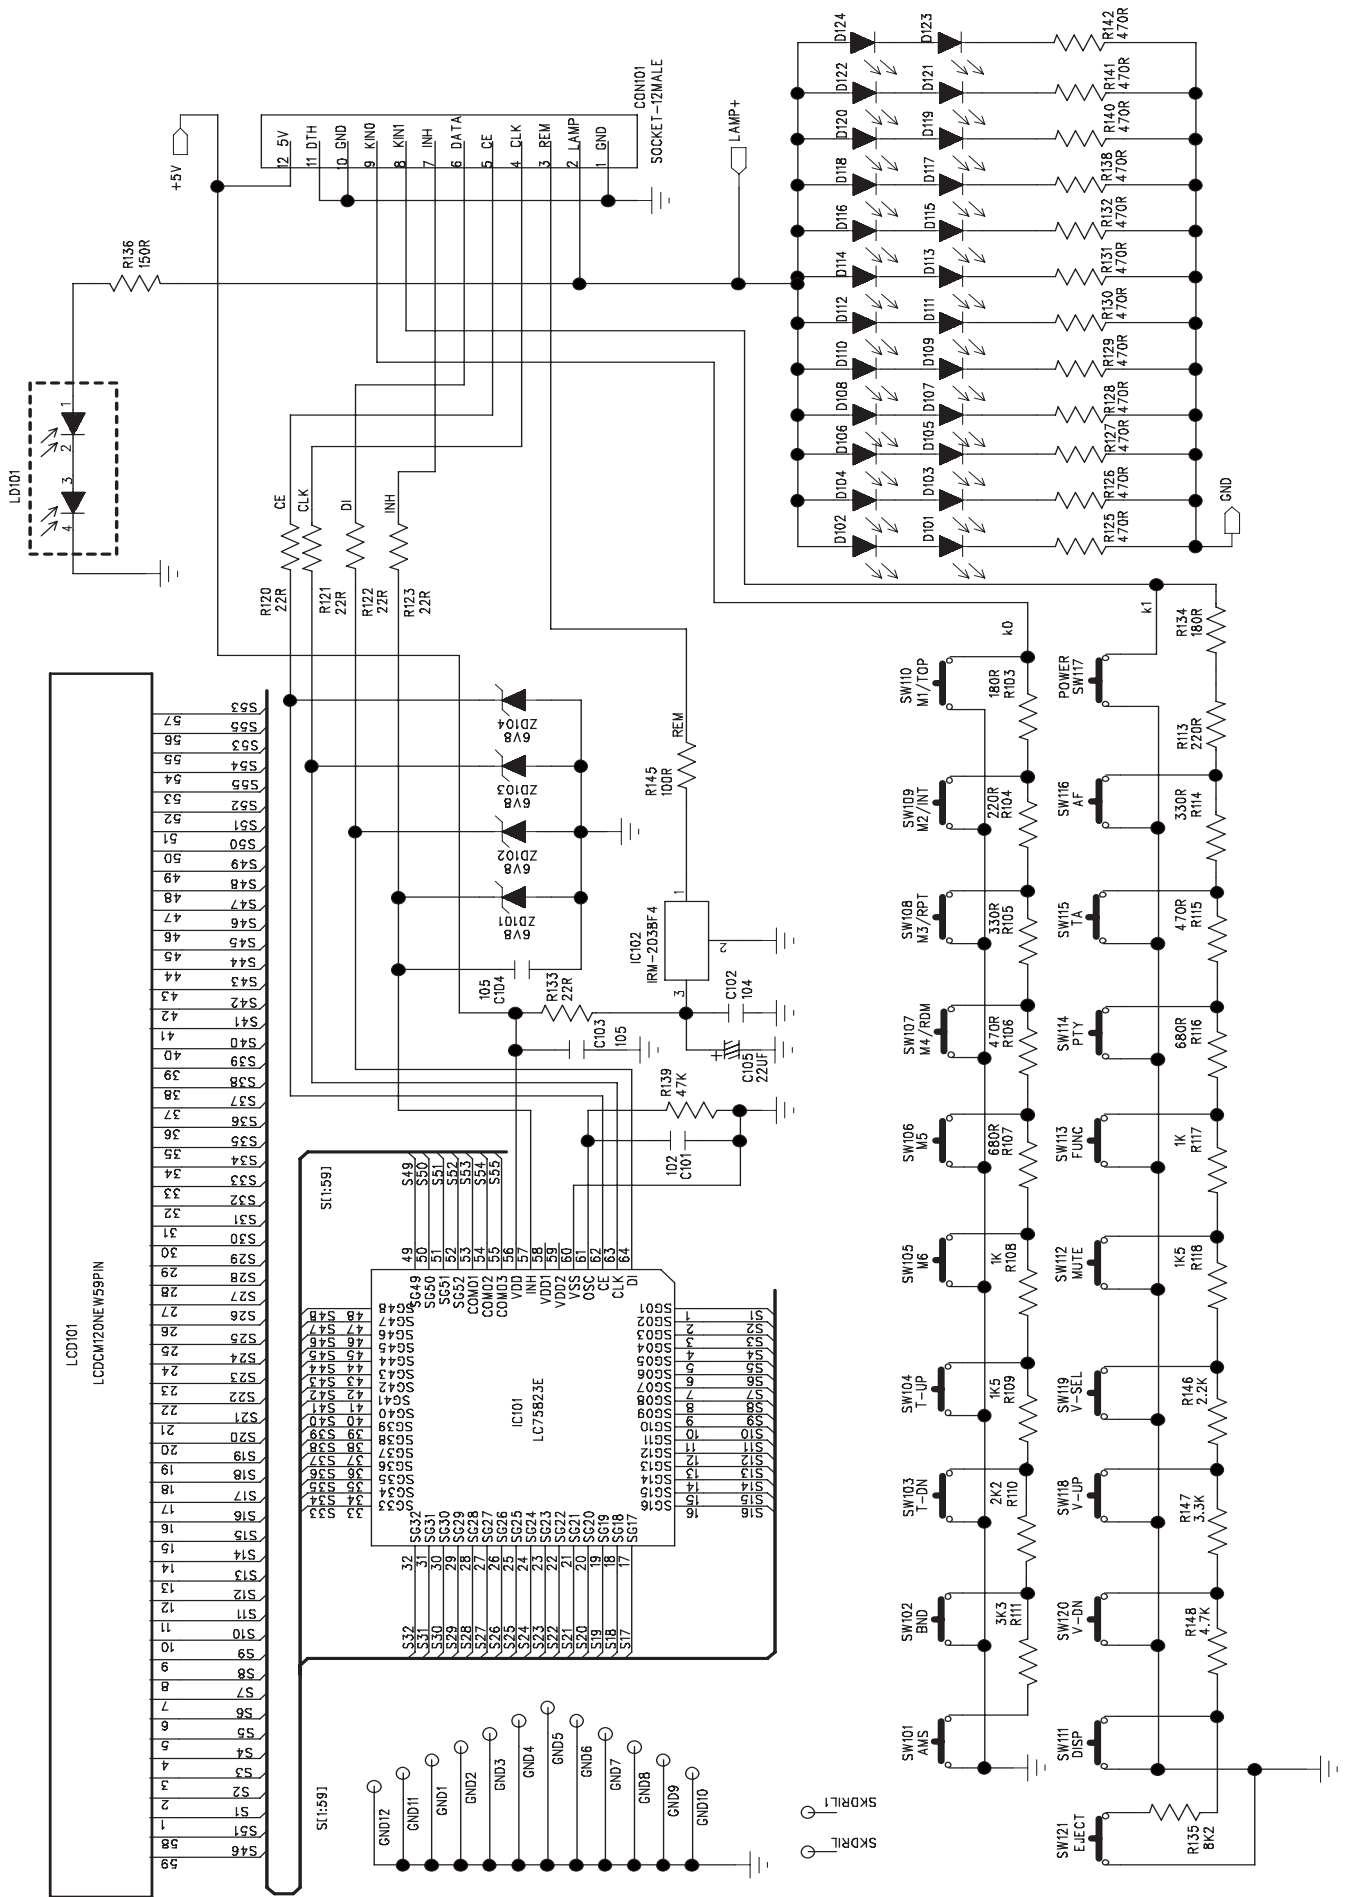

Service
Service

Service Manual

PROLOGY

SET BLOCK DIAGRAM

SET WIRING DIAGRAM

MAIN BOARD - CIRCUIT DIAGRAM

MAIN BOARD - PCB LAYOUT TOP VIEW

MAIN BOARD - PCB LAYOUT BOTTOM VIEW

SERVO BOARD - CIRCUIT DIAGRAM

SERVO BOARD - LAYOUT DIAGRAM TOP VIEW

SERVO BOARD - LAYOUT DIAGRAM BOTTOM VIEW

KEY BOARD - CIRCUIT DIAGRAM

KEY BOARD - LAYOUT DIAGRAM TOP VIEW

KEY BOARD - LAYOUT DIAGRAM BOTTOM VIEW