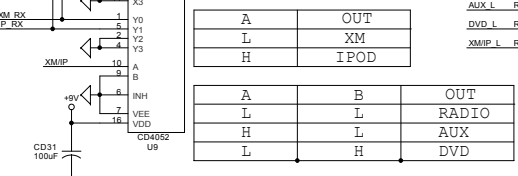

# **PROLOGY MDD-225**

**Saturn High-Tech, Inc.**

CTLA	CTLB	OUT
L	L	DVD V
L	H	iPod
H	L	AUX
H	H	MUTE

CTLC	CTLD	OUT
L	L	DVD V
L	H	iPod
H	L	AUX
H	H	MUTE

A	OUT
L	AUX1 V
H	AUX2 V

	● R-R LED	● R-R LED
R18	6.8 Ohm 1/6W	10 Ohm 1/6W
R20	1.0 Ohm 1/4W	4.7 Ohm 1/4W

BOOTSEL	R29	R30
Play	OPEN	OPEN
Download	OPEN	CLOSE
SW debug	CLOSE	OPEN

Note: please mark this table with silkscreen

Flash Brand	R14	R17
Intel	NC	OR
AMD/SST	OR	NC