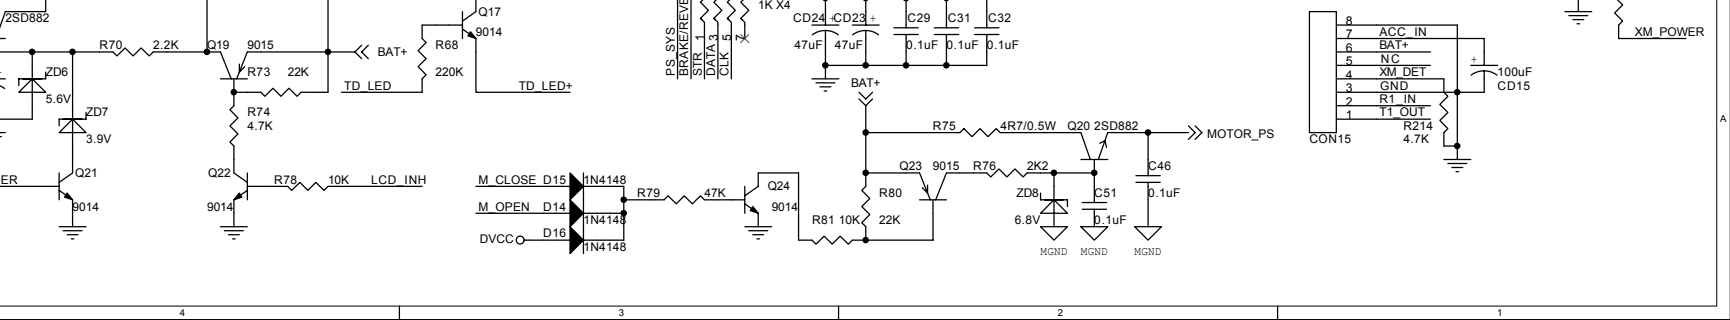

# **PROLOGY MDD-225**

**Saturn High-Tech, Inc.**

CTLA	CTLB	OUT
L	L	DVD V
L	H	iPod
H	L	AUX
H	H	MUTE

CTLC	CTLD	OUT
L	L	DVD V
L	H	iPod
H	L	AUX
H	H	MUTE

A	OUT
L	AUX1 V
H	AUX2 V

	● R-R LED	● R-R LED
R18	6.8 Ohm 1/6W	10 Ohm 1/6W
R20	1.0 Ohm 1/4W	4.7 Ohm 1/4W

BOOTSEL	R29	R30
Play	OPEN	OPEN
Download	OPEN	CLOSE
SW debug	CLOSE	OPEN

Note: please mark this table with silkscreen

Flash Brand	R14	R17
Intel	NC	OR
AMD/SST	OR	NC