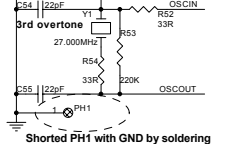

# **PROLOGY MDD-225**

**Saturn High-Tech, Inc.**

CTLA	CTLB	OUT
L	L	DVD V
L	H	iPod
H	L	AUX
H	H	MUTE

CTLC	CTLD	OUT
L	L	DVD V
L	H	iPod
H	L	AUX
H	H	MUTE

A	OUT
L	AUX1 V
H	AUX2 V

	● R-R LED	● R-R LED
R18	6.8 Ohm 1/6W	10 Ohm 1/6W
R20	1.0 Ohm 1/4W	4.7 Ohm 1/4W

BOOTSEL	R29	R30
Play	OPEN	OPEN
Download	OPEN	CLOSE
SW debug	CLOSE	OPEN

Note: please mark this table with silkscreen

Flash Brand	R14	R17
Intel	NC	OR
AMD/SST	OR	NC