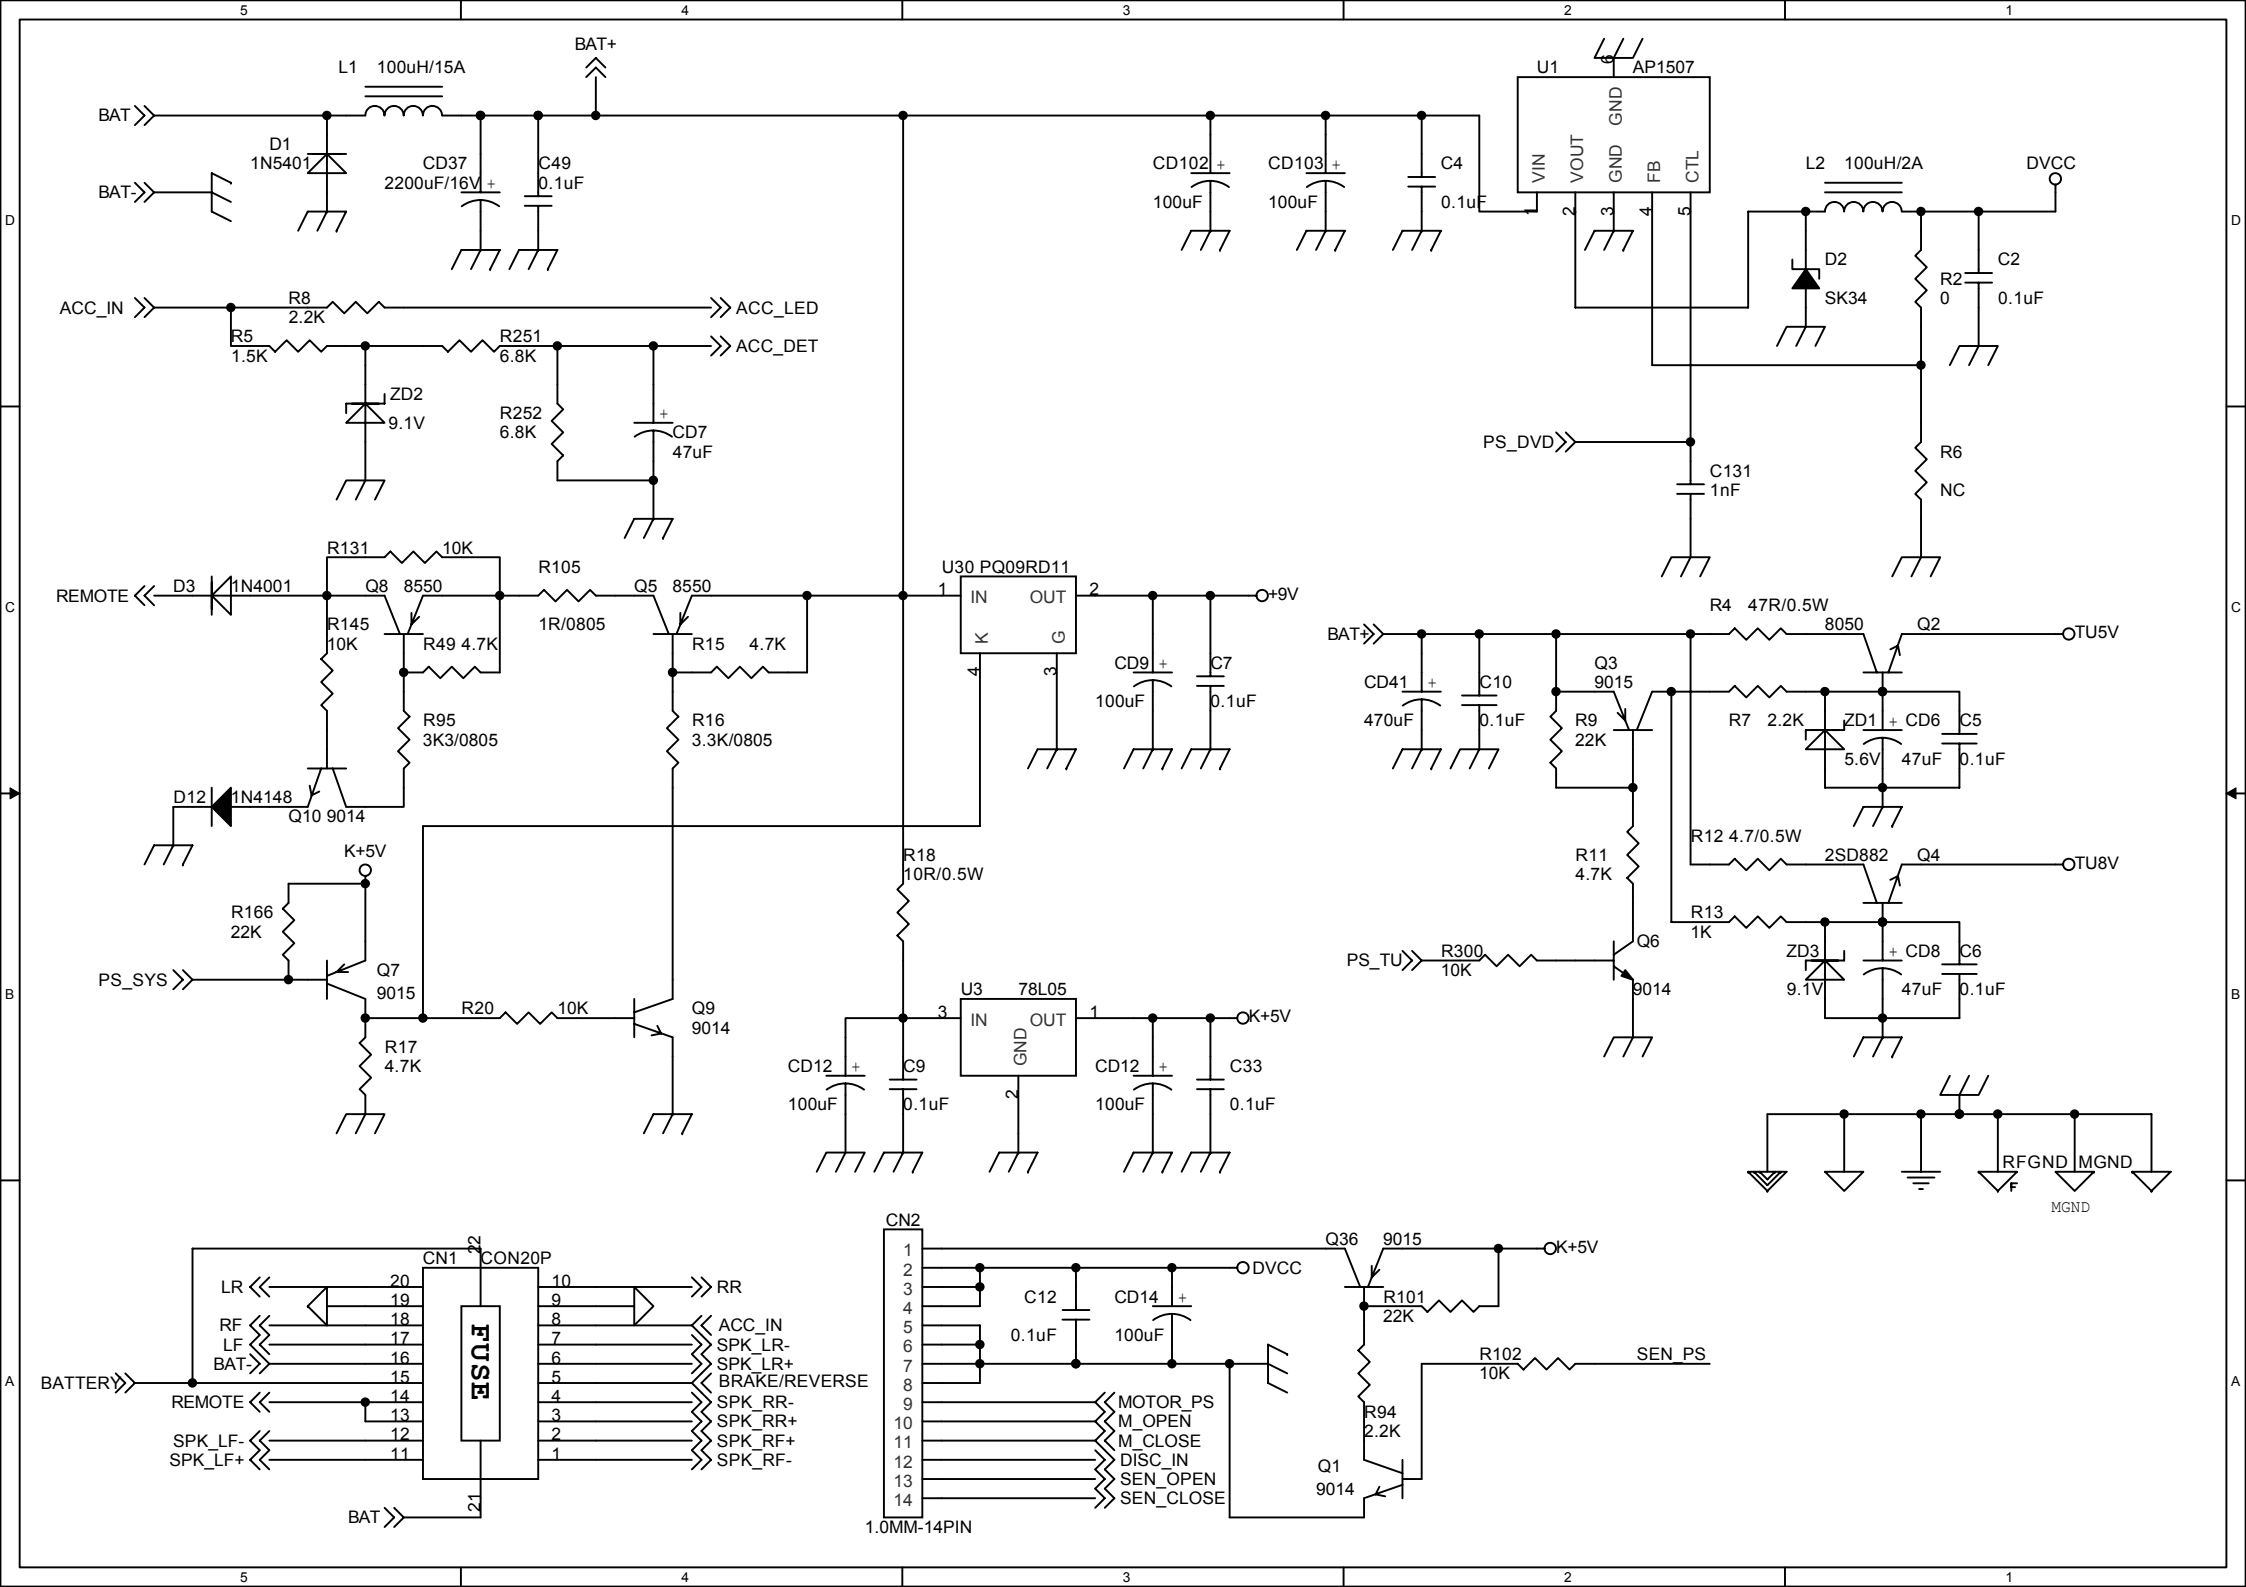

# **PROLOGY MDD-225**

**Saturn High-Tech, Inc.**

CTLA	CTLB	OUT
L	L	DVD V
L	H	iPod
H	L	AUX
H	H	MUTE

CTLC	CTLD	OUT
L	L	DVD V
L	H	iPod
H	L	AUX
H	H	MUTE

A	OUT
L	AUX1 V
H	AUX2 V

	● R-R LED	● R-R LED
R18	6.8 Ohm 1/6W	10 Ohm 1/6W
R20	1.0 Ohm 1/4W	4.7 Ohm 1/4W

BOOTSEL	R29	R30
Play	OPEN	OPEN
Download	OPEN	CLOSE
SW debug	CLOSE	OPEN

Note: please mark this table with silkscreen

Flash Brand	R14	R17
Intel	NC	OR
AMD/SST	OR	NC