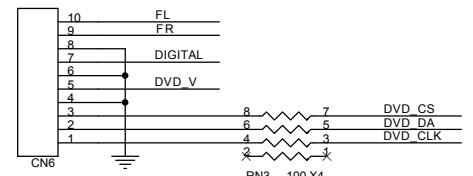

# **PROLOGY MDD-225**

**Saturn High-Tech, Inc.**

CTLA	CTLB	OUT
L	L	DVD V
L	H	iPod
H	L	AUX
H	H	MUTE

CTLC	CTLD	OUT
L	L	DVD V
L	H	iPod
H	L	AUX
H	H	MUTE

A	OUT
L	AUX1 V
H	AUX2 V

	● R-R LED	● R-R LED
R18	6.8 Ohm 1/6W	10 Ohm 1/6W
R20	1.0 Ohm 1/4W	4.7 Ohm 1/4W

BOOTSEL	R29	R30
Play	OPEN	OPEN
Download	OPEN	CLOSE
SW debug	CLOSE	OPEN

Note: please mark this table with silkscreen

Flash Brand	R14	R17
Intel	NC	OR
AMD/SST	OR	NC