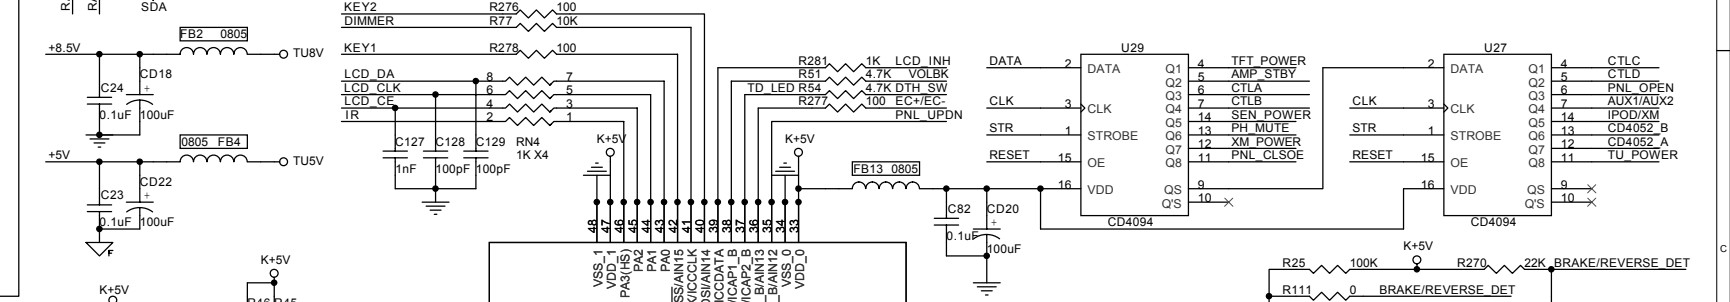

# **PROLOGY MDD-225**

**Saturn High-Tech, Inc.**

CTLA	CTLB	OUT
L	L	DVD V
L	H	iPod
H	L	AUX
H	H	MUTE

CTLC	CTLD	OUT
L	L	DVD V
L	H	iPod
H	L	AUX
H	H	MUTE

A	OUT
L	AUX1 V
H	AUX2 V

	● R-R LED	● R-R LED
R18	6.8 Ohm 1/6W	10 Ohm 1/6W
R20	1.0 Ohm 1/4W	4.7 Ohm 1/4W

BOOTSEL	R29	R30
Play	OPEN	OPEN
Download	OPEN	CLOSE
SW debug	CLOSE	OPEN

Note: please mark this table with silkscreen

Flash Brand	R14	R17
Intel	NC	OR
AMD/SST	OR	NC