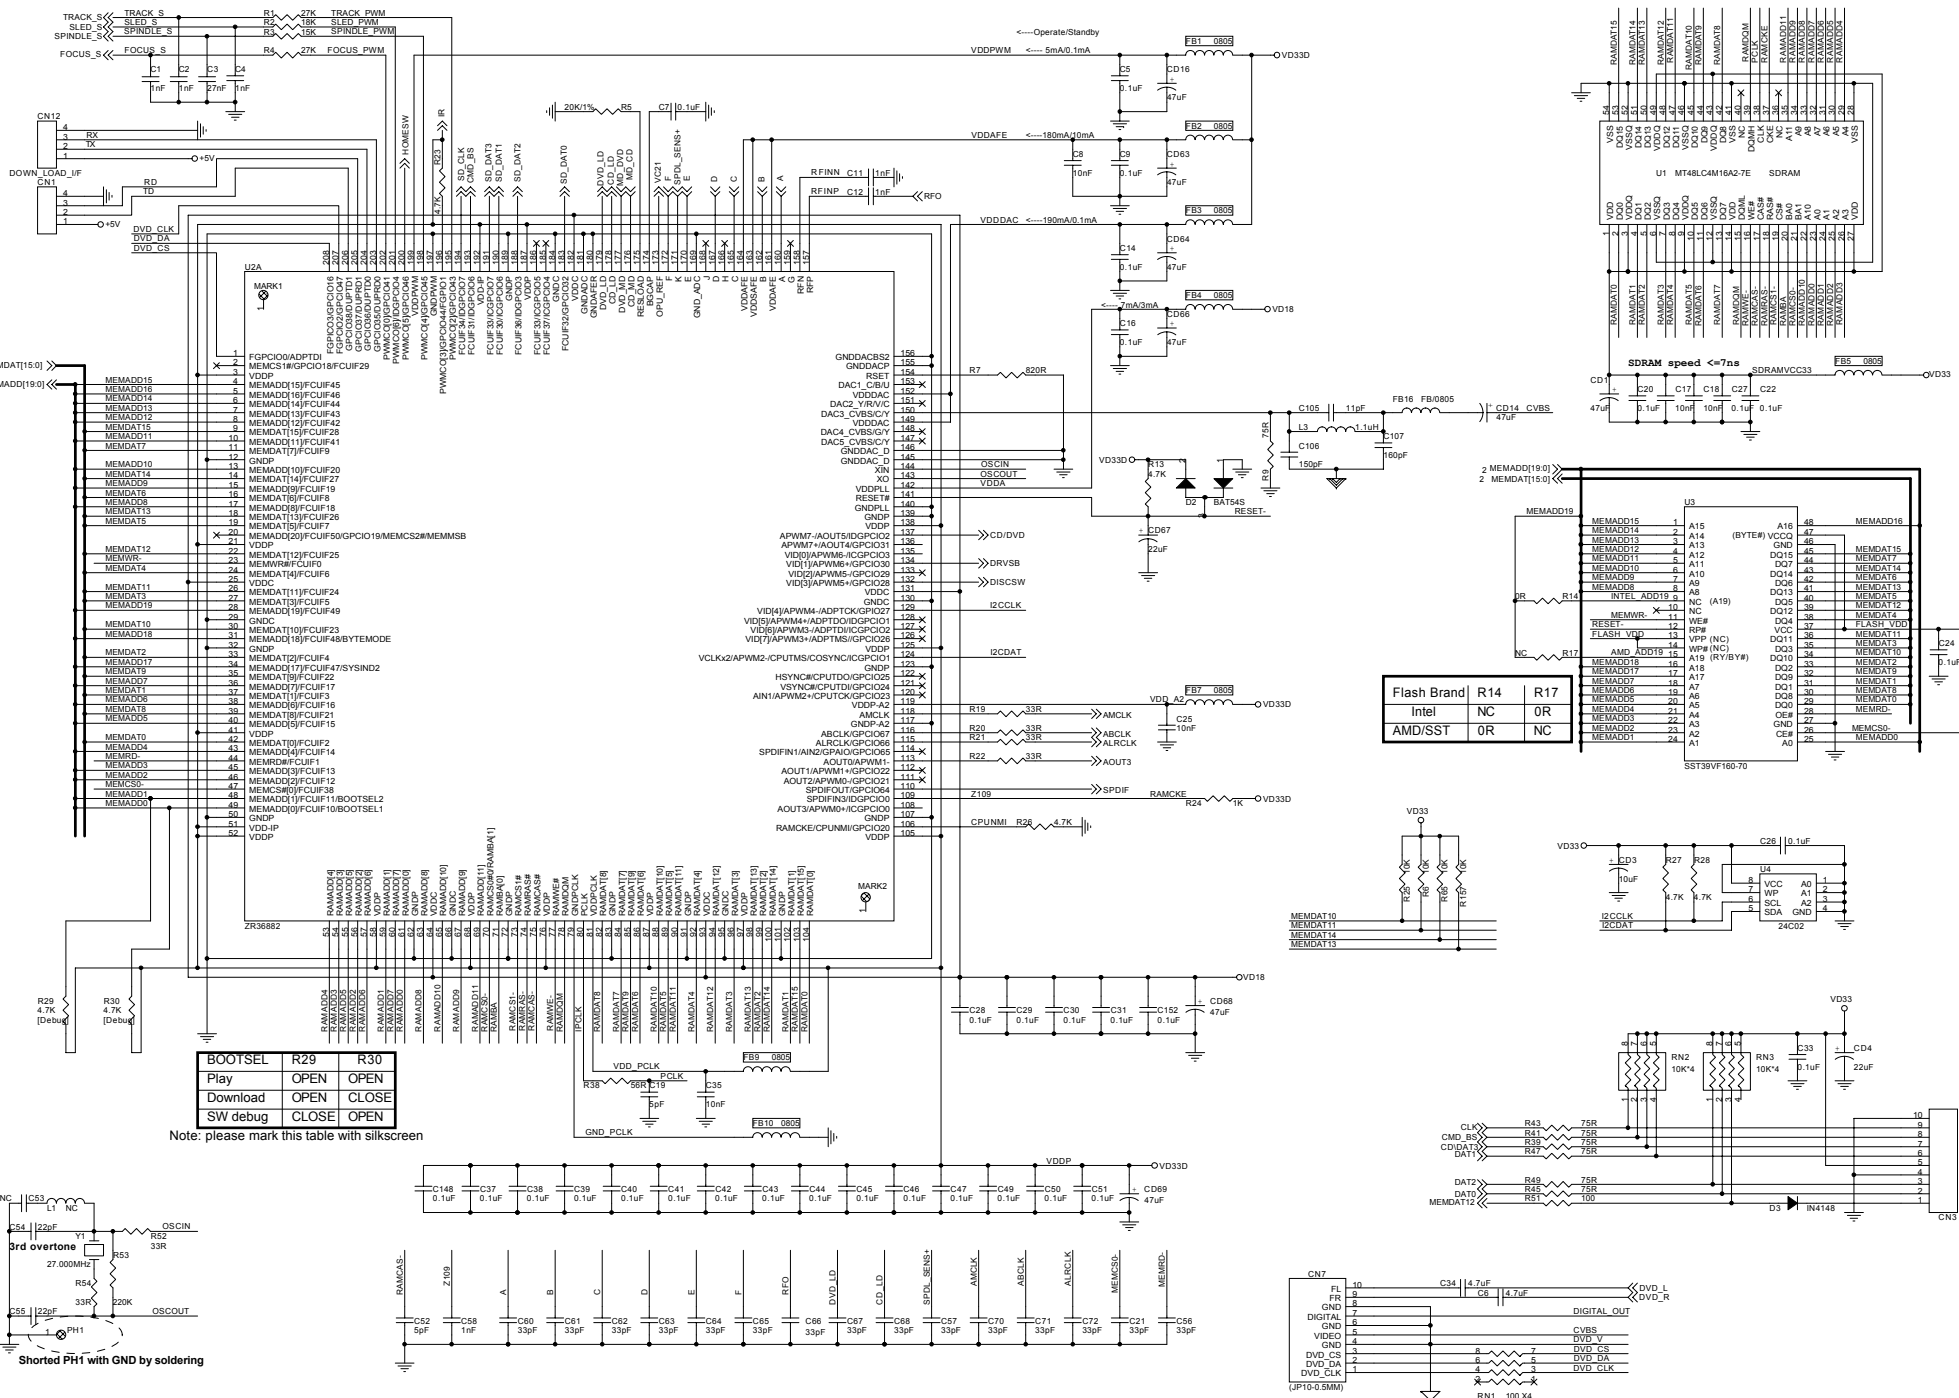

# **PROLOGY MDD-225**

**Saturn High-Tech, Inc.**

CTLA	CTLB	OUT
L	L	DVD V
L	H	iPod
H	L	AUX
H	H	MUTE

CTLC	CTLD	OUT
L	L	DVD V
L	H	iPod
H	L	AUX
H	H	MUTE

A	OUT
L	AUX1 V
H	AUX2 V

	● R-R LED	● R-R LED
R18	6.8 Ohm 1/6W	10 Ohm 1/6W
R20	1.0 Ohm 1/4W	4.7 Ohm 1/4W

BOOTSEL	R29	R30
Play	OPEN	OPEN
Download	OPEN	CLOSE
SW debug	CLOSE	OPEN

Note: please mark this table with silkscreen

Flash Brand	R14	R17
Intel	NC	OR
AMD/SST	OR	NC