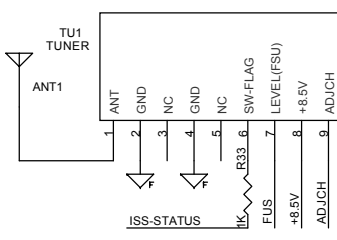

# **PROLOGY MDD-225**

**Saturn High-Tech, Inc.**

CTLA	CTLB	OUT
L	L	DVD V
L	H	iPod
H	L	AUX
H	H	MUTE

CTLC	CTLD	OUT
L	L	DVD V
L	H	iPod
H	L	AUX
H	H	MUTE

A	OUT
L	AUX1 V
H	AUX2 V

	● R-R LED	● R-R LED
R18	6.8 Ohm 1/6W	10 Ohm 1/6W
R20	1.0 Ohm 1/4W	4.7 Ohm 1/4W

BOOTSEL	R29	R30
Play	OPEN	OPEN
Download	OPEN	CLOSE
SW debug	CLOSE	OPEN

Note: please mark this table with silkscreen

Flash Brand	R14	R17
Intel	NC	OR
AMD/SST	OR	NC