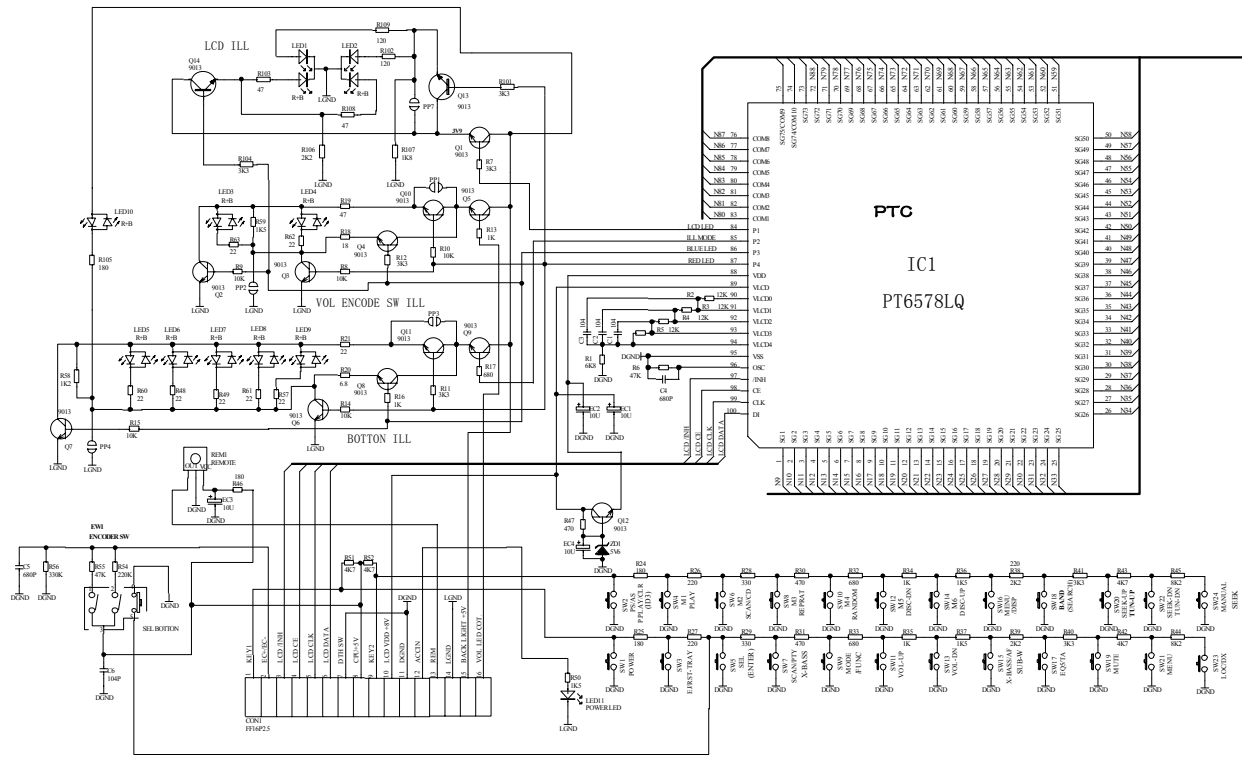

# **PROLOGY MDD-225**

**Saturn High-Tech, Inc.**

CTLA	CTLB	OUT
L	L	DVD V
L	H	iPod
H	L	AUX
H	H	MUTE

CTLC	CTLD	OUT
L	L	DVD V
L	H	iPod
H	L	AUX
H	H	MUTE

A	OUT
L	AUX1 V
H	AUX2 V

	● R-R LED	● R-R LED
R18	6.8 Ohm 1/6W	10 Ohm 1/6W
R20	1.0 Ohm 1/4W	4.7 Ohm 1/4W

BOOTSEL	R29	R30
Play	OPEN	OPEN
Download	OPEN	CLOSE
SW debug	CLOSE	OPEN

Note: please mark this table with silkscreen

Flash Brand	R14	R17
Intel	NC	OR
AMD/SST	OR	NC