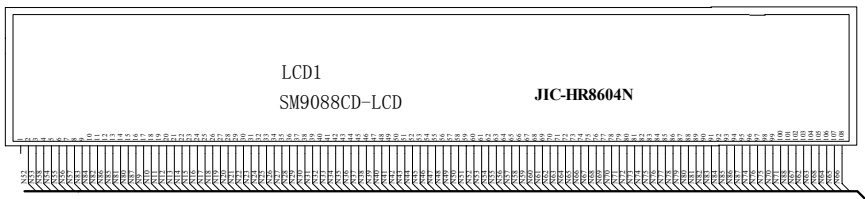

# **PROLOGY MDD-225**

**Saturn High-Tech, Inc.**

CTLA	CTLB	OUT
L	L	DVD V
L	H	iPod
H	L	AUX
H	H	MUTE

CTLC	CTLD	OUT
L	L	DVD V
L	H	iPod
H	L	AUX
H	H	MUTE

A	OUT
L	AUX1 V
H	AUX2 V

	● R-R LED	● R-R LED
R18	6.8 Ohm 1/6W	10 Ohm 1/6W
R20	1.0 Ohm 1/4W	4.7 Ohm 1/4W

BOOTSEL	R29	R30
Play	OPEN	OPEN
Download	OPEN	CLOSE
SW debug	CLOSE	OPEN

Note: please mark this table with silkscreen

Flash Brand	R14	R17
Intel	NC	OR
AMD/SST	OR	NC