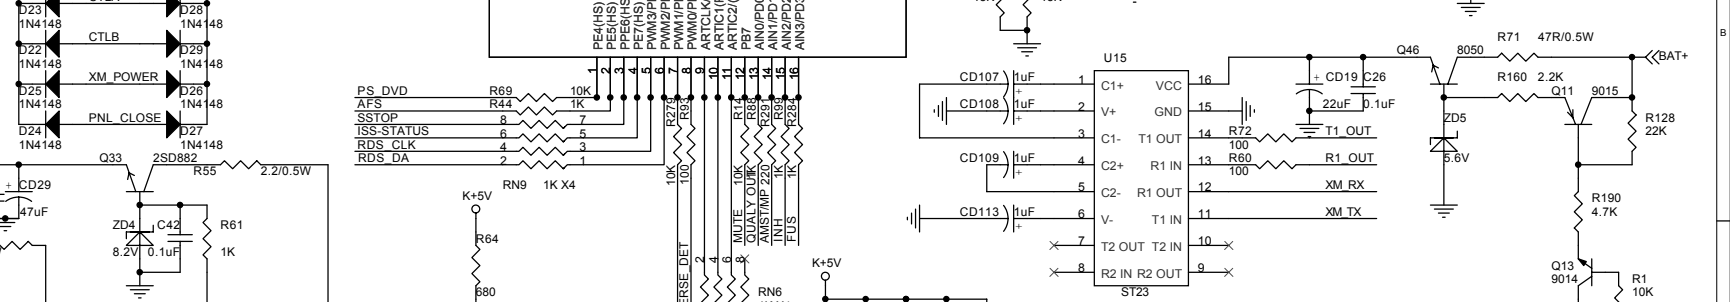

# **PROLOGY MDD-225**

**Saturn High-Tech, Inc.**

CTLA	CTLB	OUT
L	L	DVD V
L	H	iPod
H	L	AUX
H	H	MUTE

CTLC	CTLD	OUT
L	L	DVD V
L	H	iPod
H	L	AUX
H	H	MUTE

A	OUT
L	AUX1 V
H	AUX2 V

	● R-R LED	● R-R LED
R18	6.8 Ohm 1/6W	10 Ohm 1/6W
R20	1.0 Ohm 1/4W	4.7 Ohm 1/4W

BOOTSEL	R29	R30
Play	OPEN	OPEN
Download	OPEN	CLOSE
SW debug	CLOSE	OPEN

Note: please mark this table with silkscreen

Flash Brand	R14	R17
Intel	NC	OR
AMD/SST	OR	NC