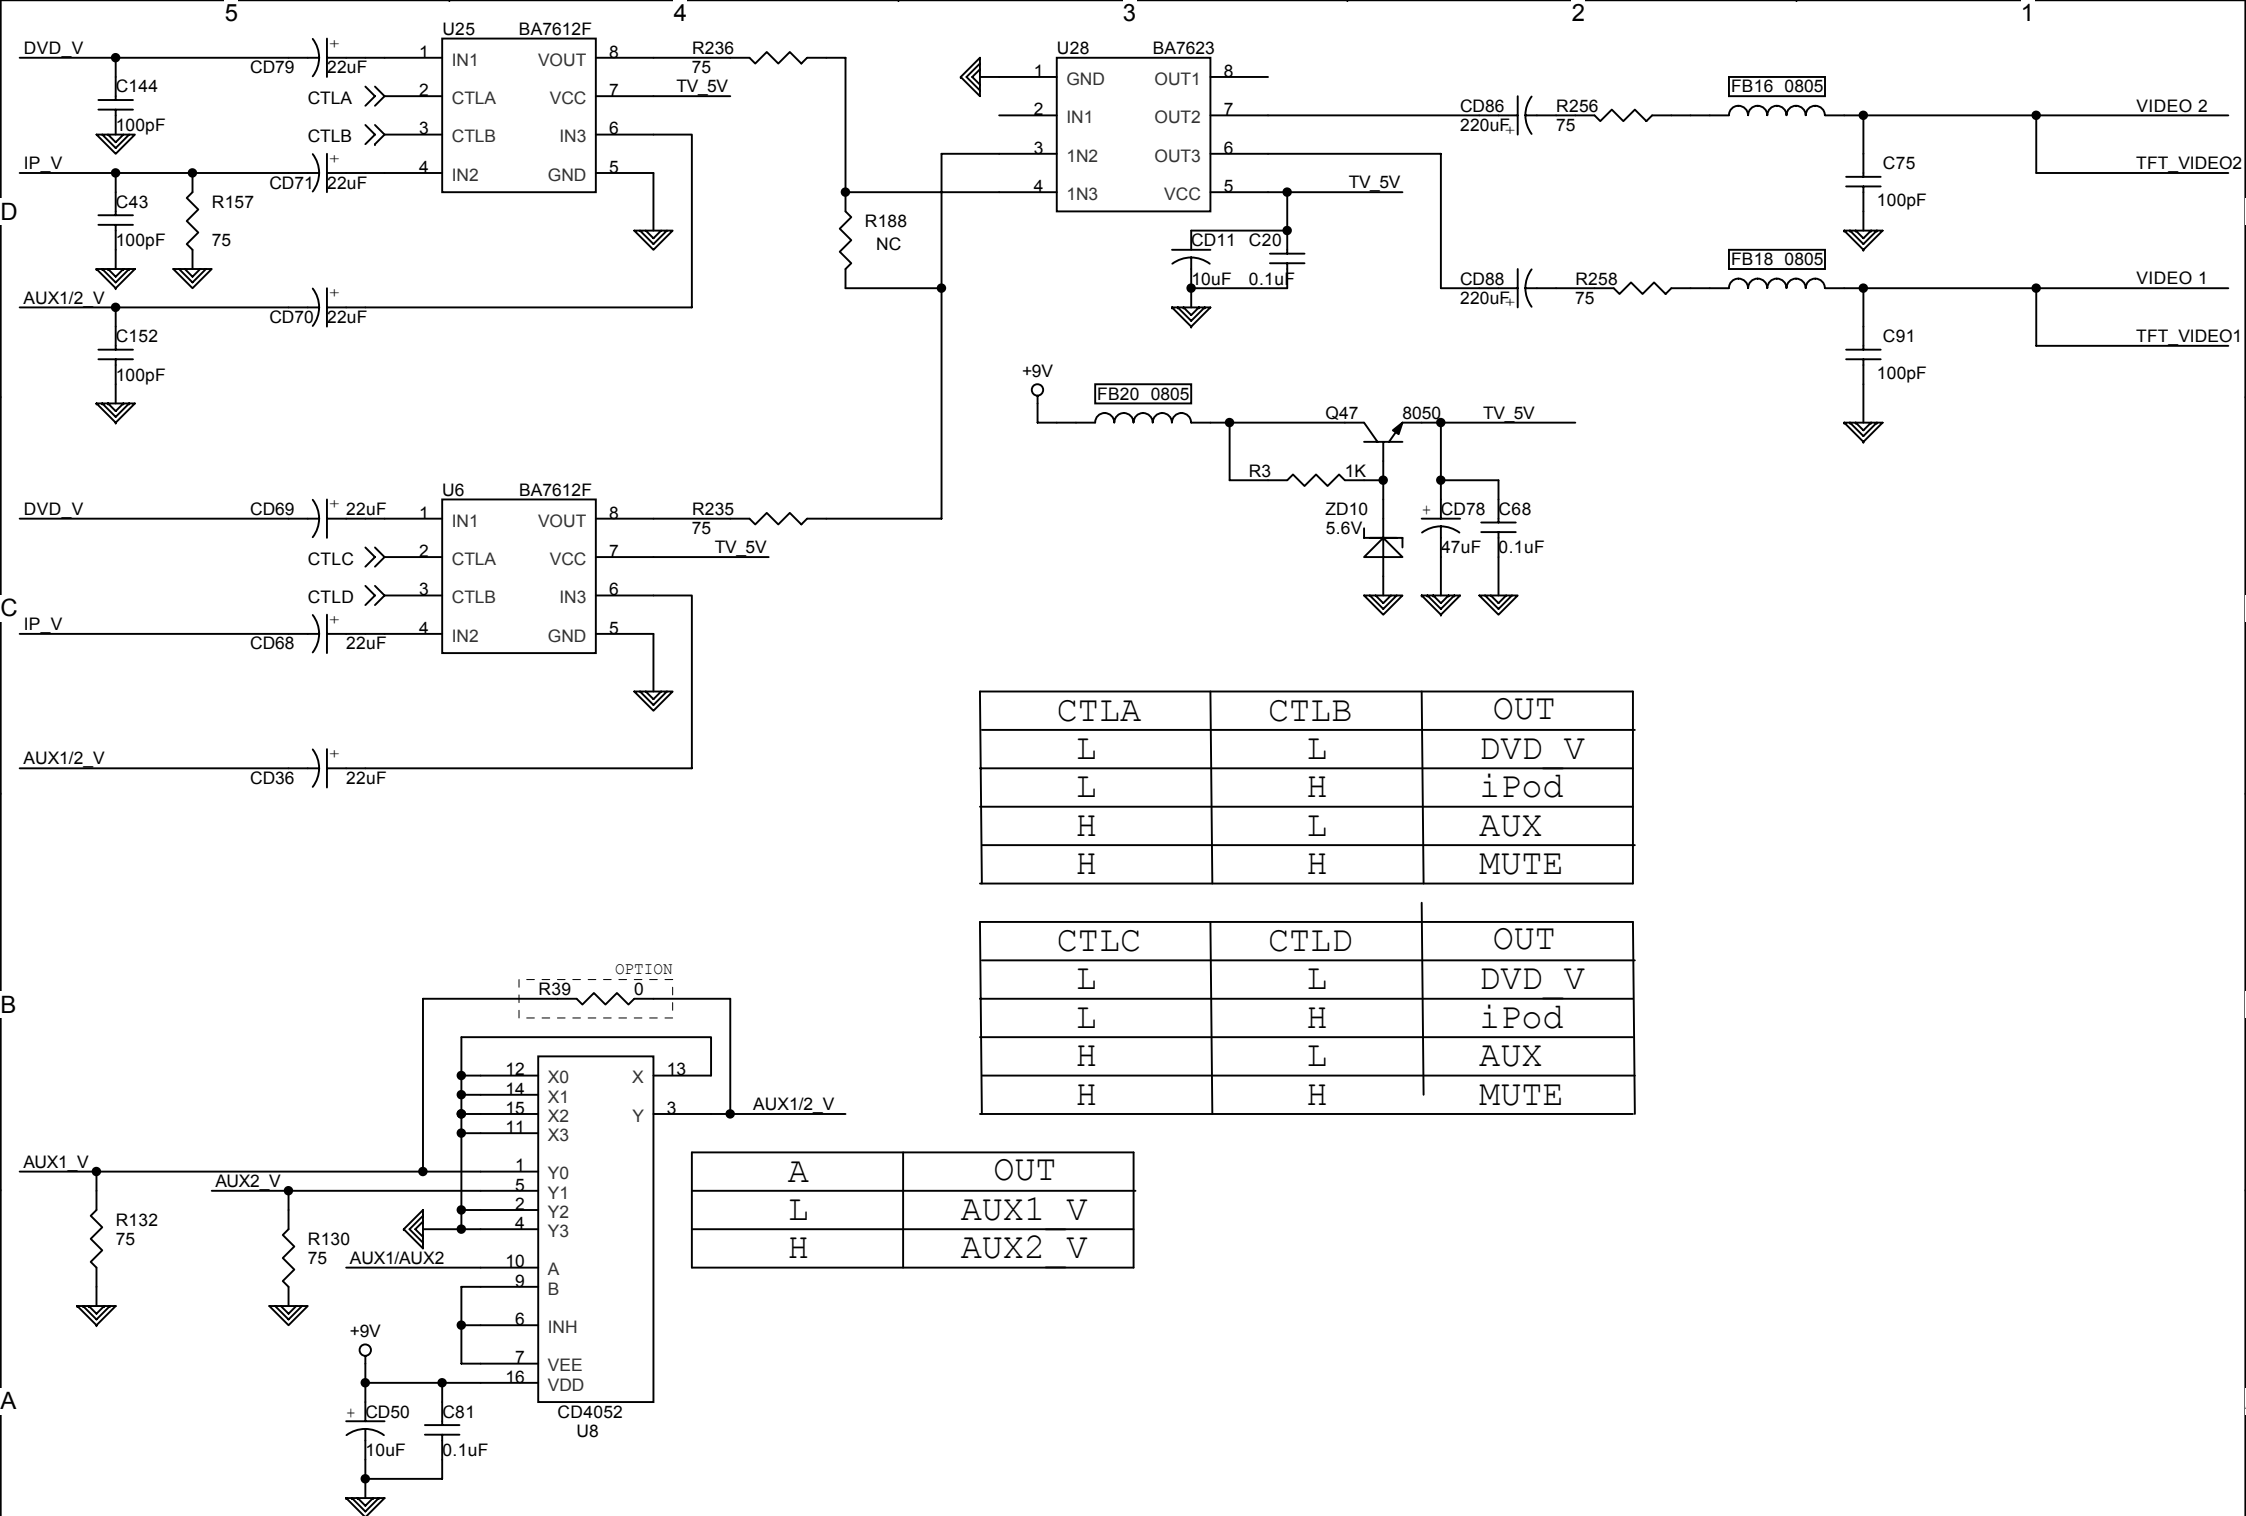

# **PROLOGY MDD-225**

**Saturn High-Tech, Inc.**

CTLA	CTLB	OUT
L	L	DVD V
L	H	iPod
H	L	AUX
H	H	MUTE

CTLC	CTLD	OUT
L	L	DVD V
L	H	iPod
H	L	AUX
H	H	MUTE

A	OUT
L	AUX1 V
H	AUX2 V

	● R-R LED	● R-R LED
R18	6.8 Ohm 1/6W	10 Ohm 1/6W
R20	1.0 Ohm 1/4W	4.7 Ohm 1/4W

BOOTSEL	R29	R30
Play	OPEN	OPEN
Download	OPEN	CLOSE
SW debug	CLOSE	OPEN

Note: please mark this table with silkscreen

Flash Brand	R14	R17
Intel	NC	OR
AMD/SST	OR	NC