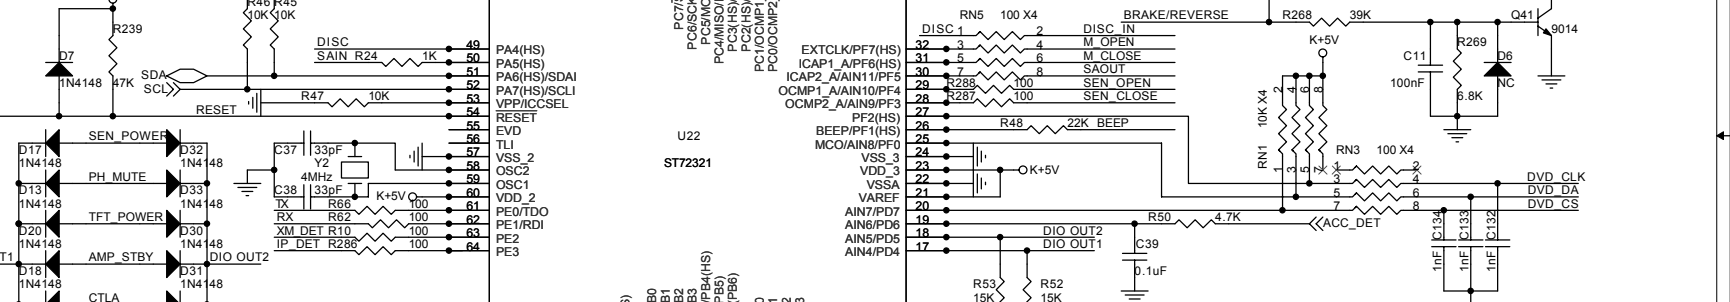

# **PROLOGY MDD-225**

**Saturn High-Tech, Inc.**

CTLA	CTLB	OUT
L	L	DVD V
L	H	iPod
H	L	AUX
H	H	MUTE

CTLC	CTLD	OUT
L	L	DVD V
L	H	iPod
H	L	AUX
H	H	MUTE

A	OUT
L	AUX1 V
H	AUX2 V

	● R-R LED	● R-R LED
R18	6.8 Ohm 1/6W	10 Ohm 1/6W
R20	1.0 Ohm 1/4W	4.7 Ohm 1/4W

BOOTSEL	R29	R30
Play	OPEN	OPEN
Download	OPEN	CLOSE
SW debug	CLOSE	OPEN

Note: please mark this table with silkscreen

Flash Brand	R14	R17
Intel	NC	OR
AMD/SST	OR	NC