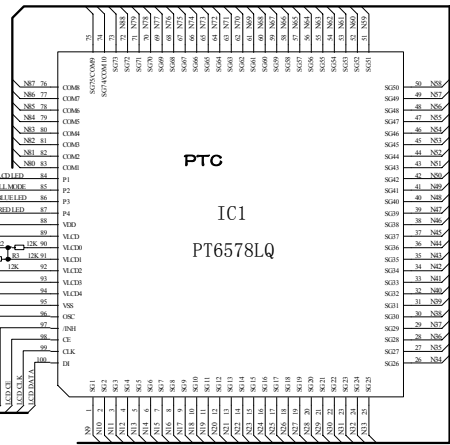

# **PROLOGY MDD-225**

**Saturn High-Tech, Inc.**

CTLA	CTLB	OUT
L	L	DVD V
L	H	iPod
H	L	AUX
H	H	MUTE

CTLC	CTLD	OUT
L	L	DVD V
L	H	iPod
H	L	AUX
H	H	MUTE

A	OUT
L	AUX1 V
H	AUX2 V

	● R-R LED	● R-R LED
R18	6.8 Ohm 1/6W	10 Ohm 1/6W
R20	1.0 Ohm 1/4W	4.7 Ohm 1/4W

BOOTSEL	R29	R30
Play	OPEN	OPEN
Download	OPEN	CLOSE
SW debug	CLOSE	OPEN

Note: please mark this table with silkscreen

Flash Brand	R14	R17
Intel	NC	OR
AMD/SST	OR	NC