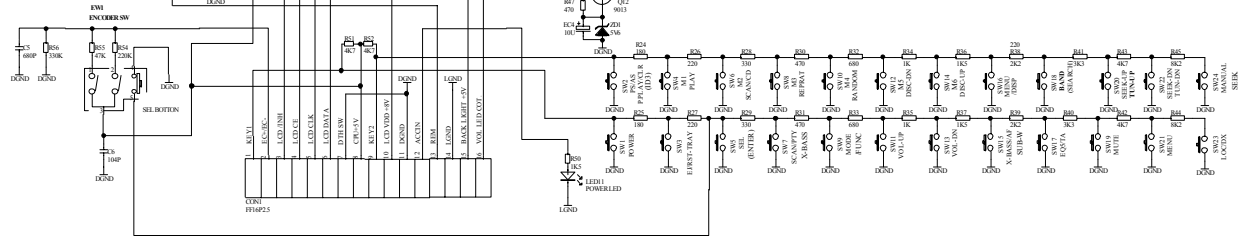

# **PROLOGY MDD-225**

**Saturn High-Tech, Inc.**

CTLA	CTLB	OUT
L	L	DVD V
L	H	iPod
H	L	AUX
H	H	MUTE

CTLC	CTLD	OUT
L	L	DVD V
L	H	iPod
H	L	AUX
H	H	MUTE

A	OUT
L	AUX1 V
H	AUX2 V

	● R-R LED	● R-R LED
R18	6.8 Ohm 1/6W	10 Ohm 1/6W
R20	1.0 Ohm 1/4W	4.7 Ohm 1/4W

BOOTSEL	R29	R30
Play	OPEN	OPEN
Download	OPEN	CLOSE
SW debug	CLOSE	OPEN

Note: please mark this table with silkscreen

Flash Brand	R14	R17
Intel	NC	OR
AMD/SST	OR	NC