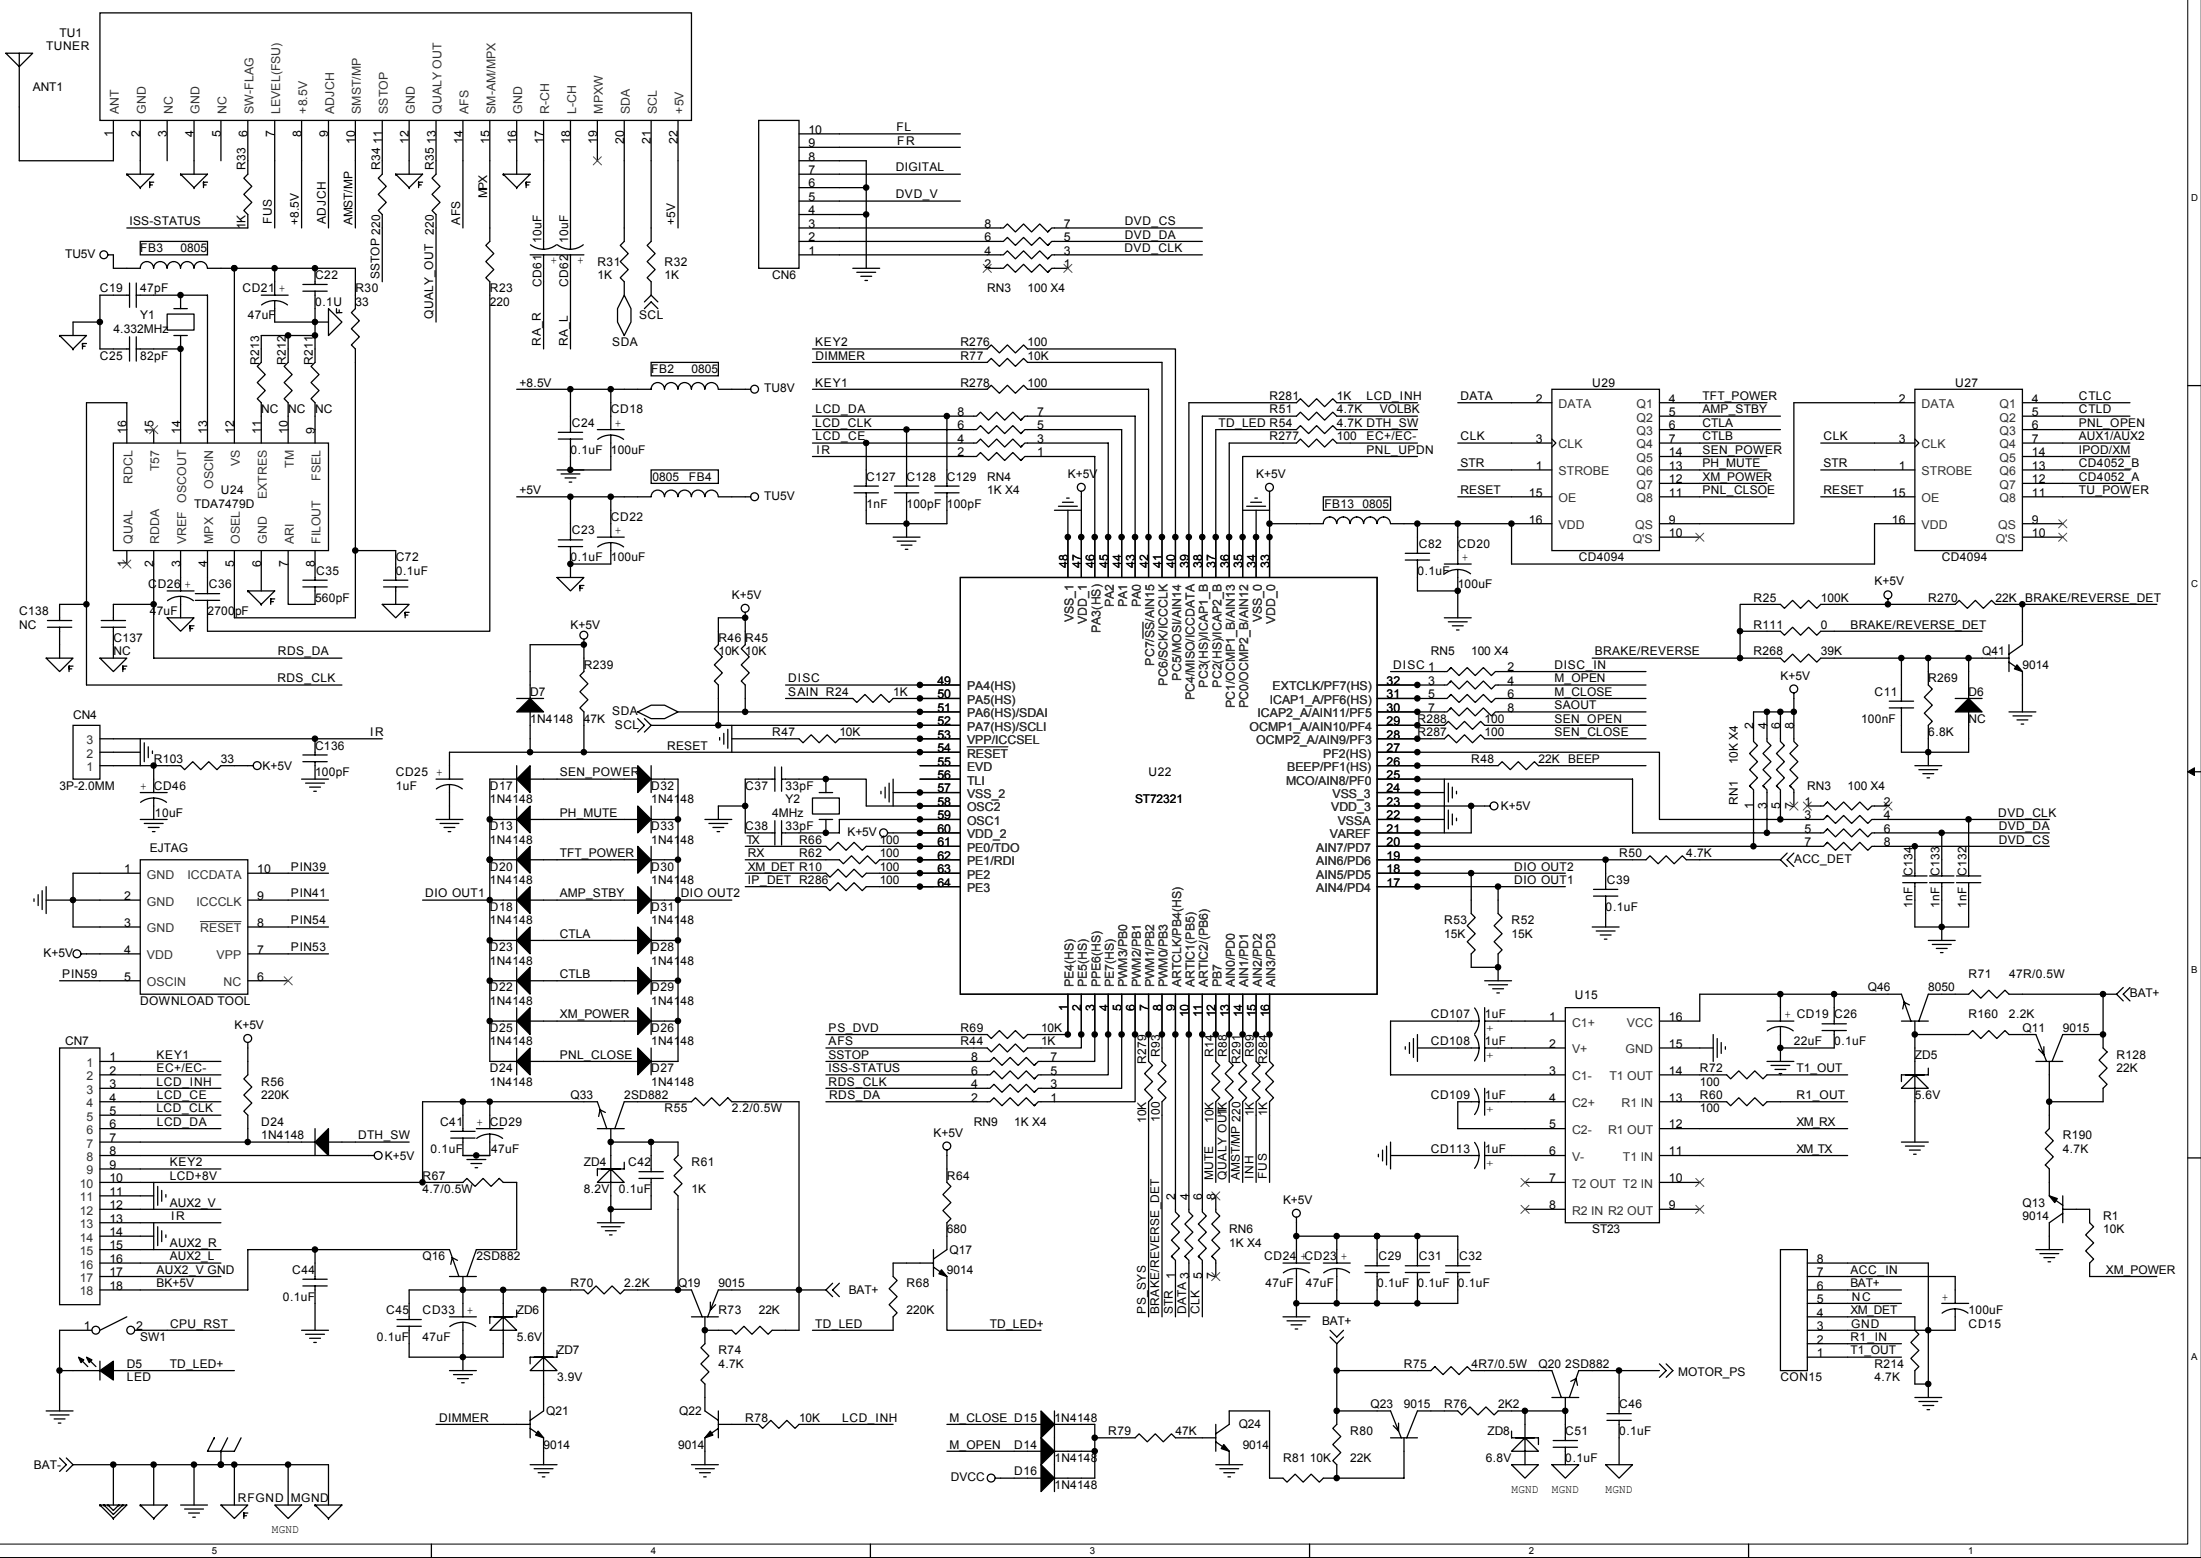

# **PROLOGY MDD-225**

**Saturn High-Tech, Inc.**

CTLA	CTLB	OUT
L	L	DVD V
L	H	iPod
H	L	AUX
H	H	MUTE

CTLC	CTLD	OUT
L	L	DVD V
L	H	iPod
H	L	AUX
H	H	MUTE

A	OUT
L	AUX1 V
H	AUX2 V

	● R-R LED	● R-R LED
R18	6.8 Ohm 1/6W	10 Ohm 1/6W
R20	1.0 Ohm 1/4W	4.7 Ohm 1/4W

BOOTSEL	R29	R30
Play	OPEN	OPEN
Download	OPEN	CLOSE
SW debug	CLOSE	OPEN

Note: please mark this table with silkscreen

Flash Brand	R14	R17
Intel	NC	OR
AMD/SST	OR	NC