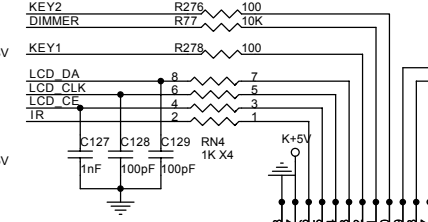

# **PROLOGY MDD-225**

**Saturn High-Tech, Inc.**

CTLA	CTLB	OUT
L	L	DVD V
L	H	iPod
H	L	AUX
H	H	MUTE

CTLC	CTLD	OUT
L	L	DVD V
L	H	iPod
H	L	AUX
H	H	MUTE

A	OUT
L	AUX1 V
H	AUX2 V

	● R-R LED	● R-R LED
R18	6.8 Ohm 1/6W	10 Ohm 1/6W
R20	1.0 Ohm 1/4W	4.7 Ohm 1/4W

BOOTSEL	R29	R30
Play	OPEN	OPEN
Download	OPEN	CLOSE
SW debug	CLOSE	OPEN

Note: please mark this table with silkscreen

Flash Brand	R14	R17
Intel	NC	OR
AMD/SST	OR	NC