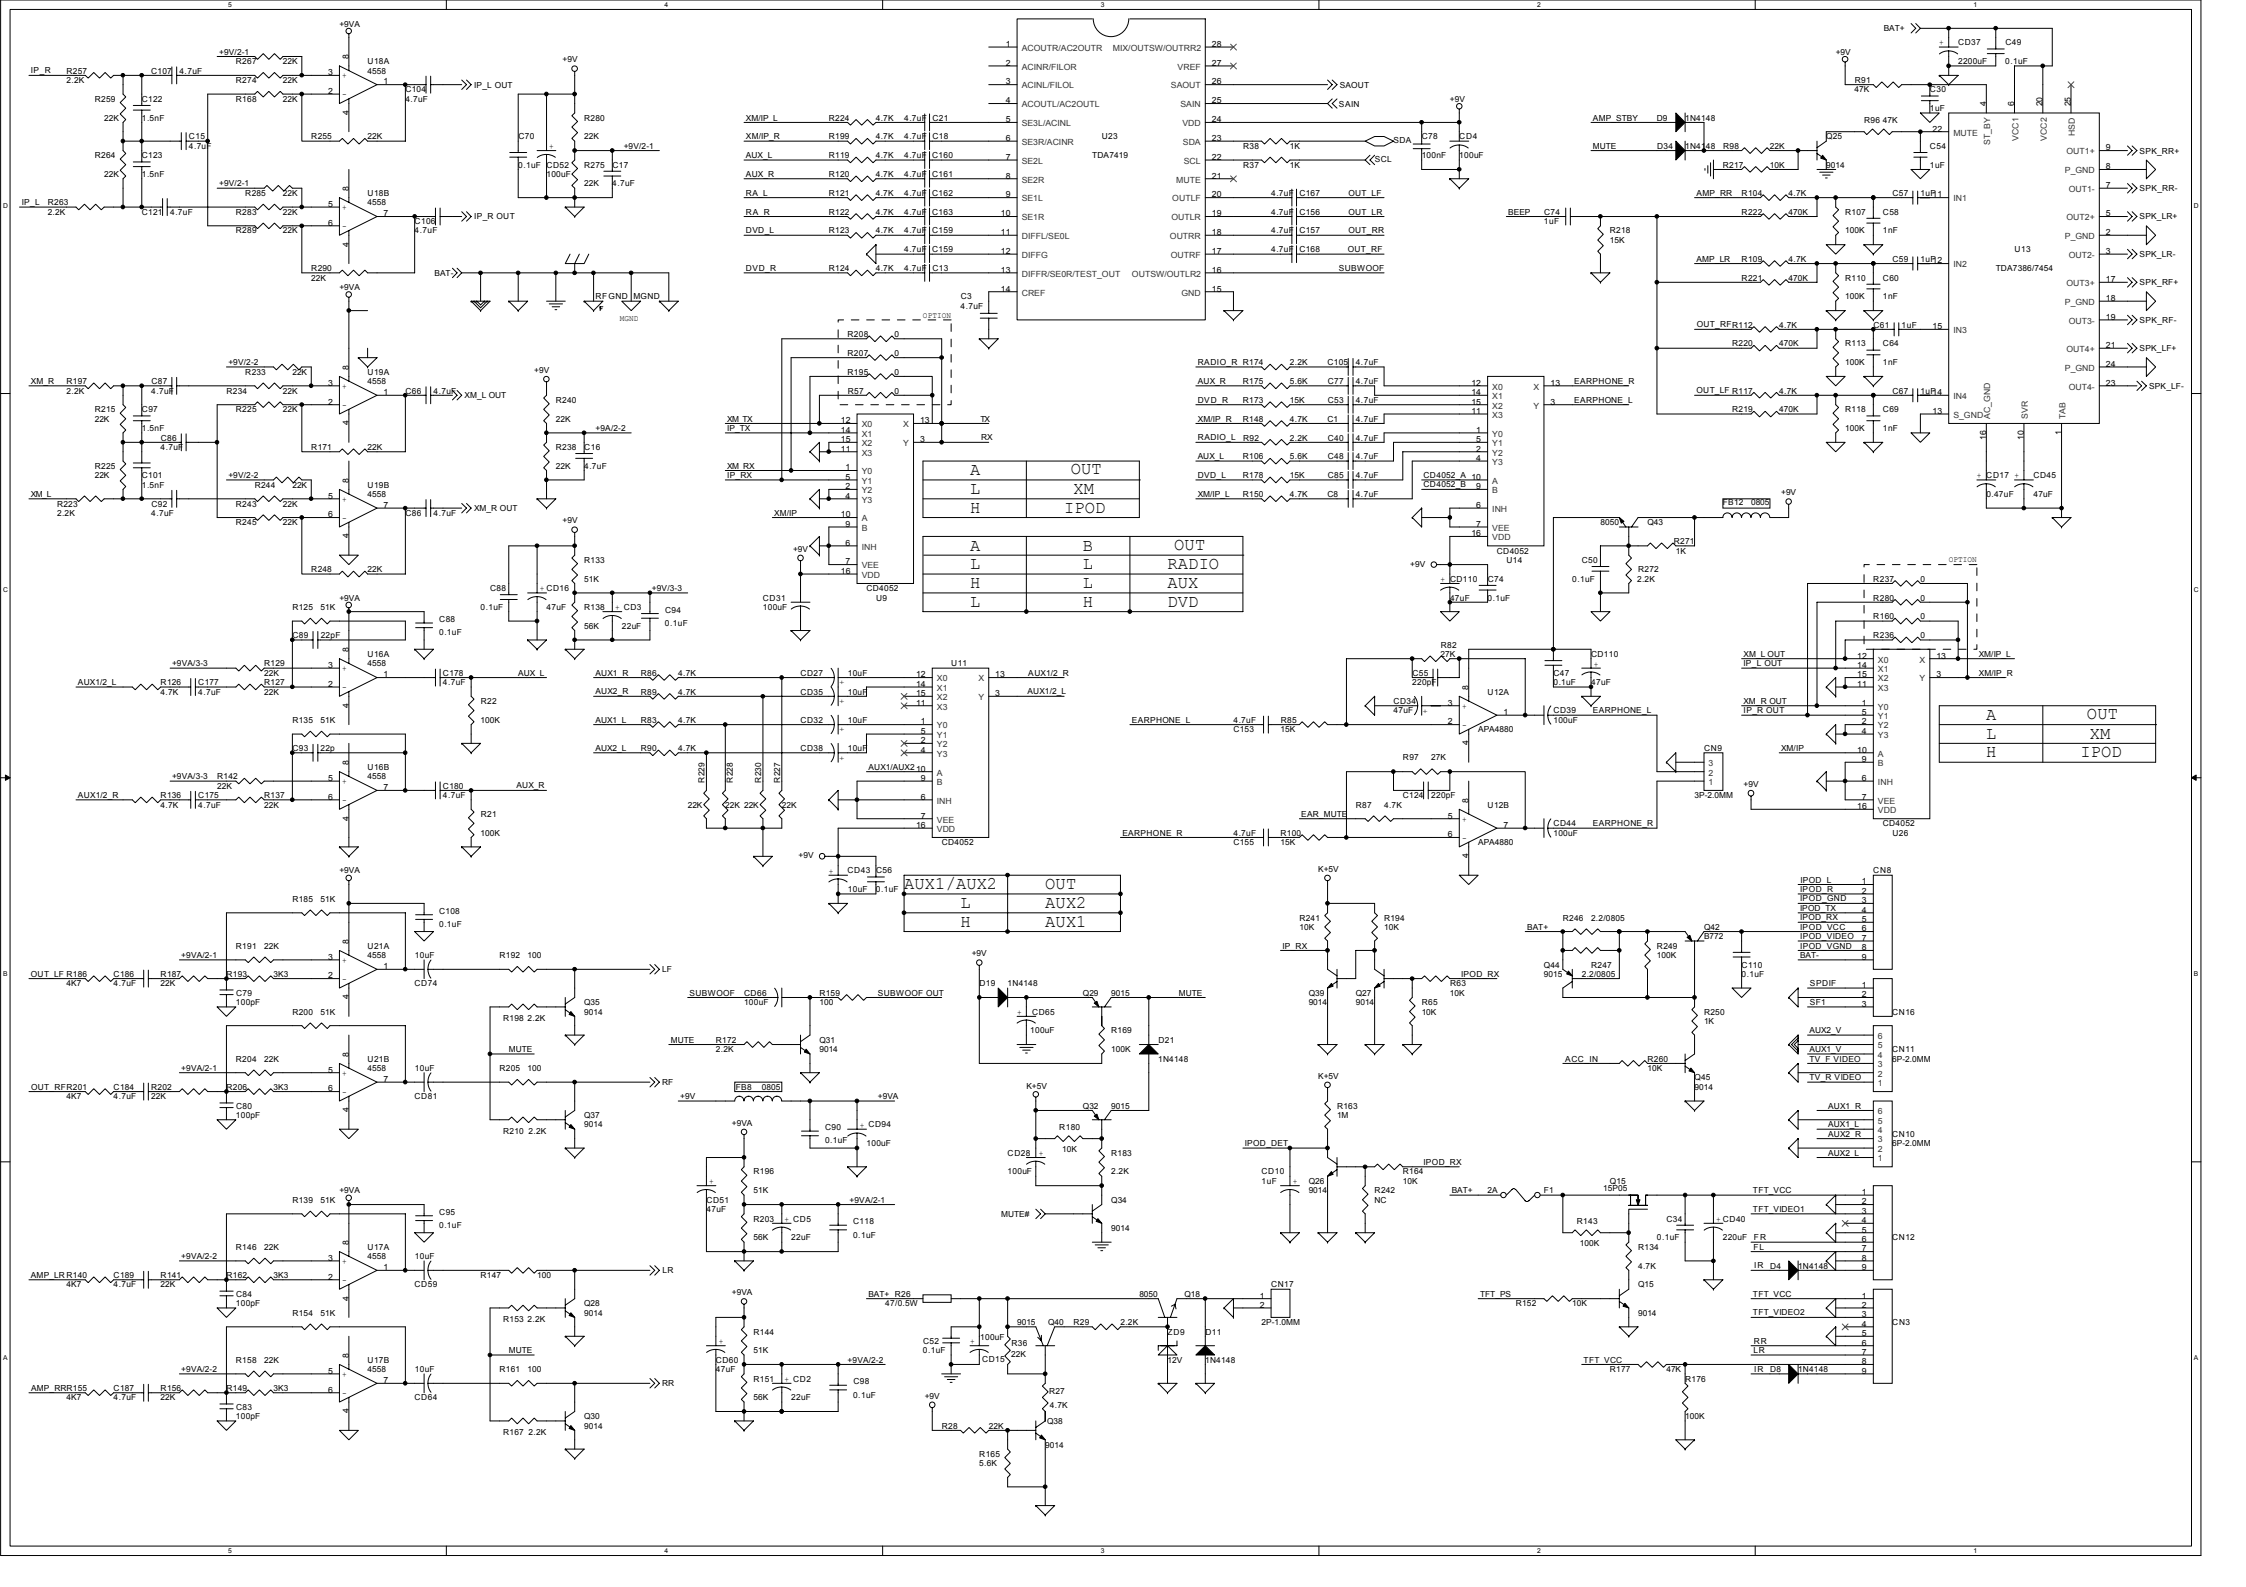

# **PROLOGY MDD-225**

**Saturn High-Tech, Inc.**

CTLA	CTLB	OUT
L	L	DVD V
L	H	iPod
H	L	AUX
H	H	MUTE

CTLC	CTLD	OUT
L	L	DVD V
L	H	iPod
H	L	AUX
H	H	MUTE

A	OUT
L	AUX1 V
H	AUX2 V

	● R-R LED	● R-R LED
R18	6.8 Ohm 1/6W	10 Ohm 1/6W
R20	1.0 Ohm 1/4W	4.7 Ohm 1/4W

BOOTSEL	R29	R30
Play	OPEN	OPEN
Download	OPEN	CLOSE
SW debug	CLOSE	OPEN

Note: please mark this table with silkscreen

Flash Brand	R14	R17
Intel	NC	OR
AMD/SST	OR	NC