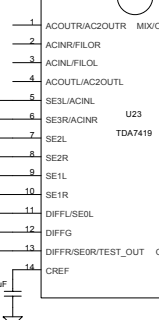

# **PROLOGY MDD-225**

**Saturn High-Tech, Inc.**

CTLA	CTLB	OUT
L	L	DVD V
L	H	iPod
H	L	AUX
H	H	MUTE

CTLC	CTLD	OUT
L	L	DVD V
L	H	iPod
H	L	AUX
H	H	MUTE

A	OUT
L	AUX1 V
H	AUX2 V

	● R-R LED	● R-R LED
R18	6.8 Ohm 1/6W	10 Ohm 1/6W
R20	1.0 Ohm 1/4W	4.7 Ohm 1/4W

BOOTSEL	R29	R30
Play	OPEN	OPEN
Download	OPEN	CLOSE
SW debug	CLOSE	OPEN

Note: please mark this table with silkscreen

Flash Brand	R14	R17
Intel	NC	OR
AMD/SST	OR	NC