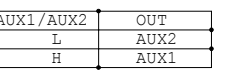

# **PROLOGY MDD-225**

**Saturn High-Tech, Inc.**

CTLA	CTLB	OUT
L	L	DVD V
L	H	iPod
H	L	AUX
H	H	MUTE

CTLC	CTLD	OUT
L	L	DVD V
L	H	iPod
H	L	AUX
H	H	MUTE

A	OUT
L	AUX1 V
H	AUX2 V

	● R-R LED	● R-R LED
R18	6.8 Ohm 1/6W	10 Ohm 1/6W
R20	1.0 Ohm 1/4W	4.7 Ohm 1/4W