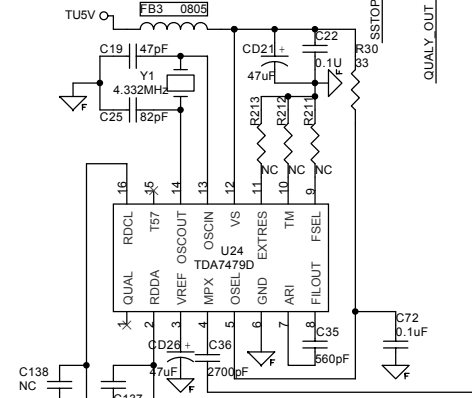

# **PROLOGY MDD-225**

**Saturn High-Tech, Inc.**

CTLA	CTLB	OUT
L	L	DVD V
L	H	iPod
H	L	AUX
H	H	MUTE

CTLC	CTLD	OUT
L	L	DVD V
L	H	iPod
H	L	AUX
H	H	MUTE

A	OUT
L	AUX1 V
H	AUX2 V

	● R-R LED	● R-R LED
R18	6.8 Ohm 1/6W	10 Ohm 1/6W
R20	1.0 Ohm 1/4W	4.7 Ohm 1/4W

BOOTSEL	R29	R30
Play	OPEN	OPEN
Download	OPEN	CLOSE
SW debug	CLOSE	OPEN

Note: please mark this table with silkscreen

Flash Brand	R14	R17
Intel	NC	OR
AMD/SST	OR	NC