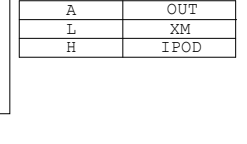

# **PROLOGY MDD-225**

**Saturn High-Tech, Inc.**

CTLA	CTLB	OUT
L	L	DVD V
L	H	iPod
H	L	AUX
H	H	MUTE

CTLC	CTLD	OUT
L	L	DVD V
L	H	iPod
H	L	AUX
H	H	MUTE

A	OUT
L	AUX1 V
H	AUX2 V

	● R-R LED	● R-R LED
R18	6.8 Ohm 1/6W	10 Ohm 1/6W
R20	1.0 Ohm 1/4W	4.7 Ohm 1/4W