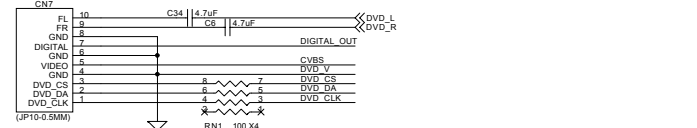

BOOTSEL	R29	R30
Play	OPEN	OPEN
Download	OPEN	CLOSE
SW debug	CLOSE	OPEN

Note: please mark this table with silkscreen

Flash Brand	R14	R17
Intel	NC	OR
AMD/SST	OR	NC