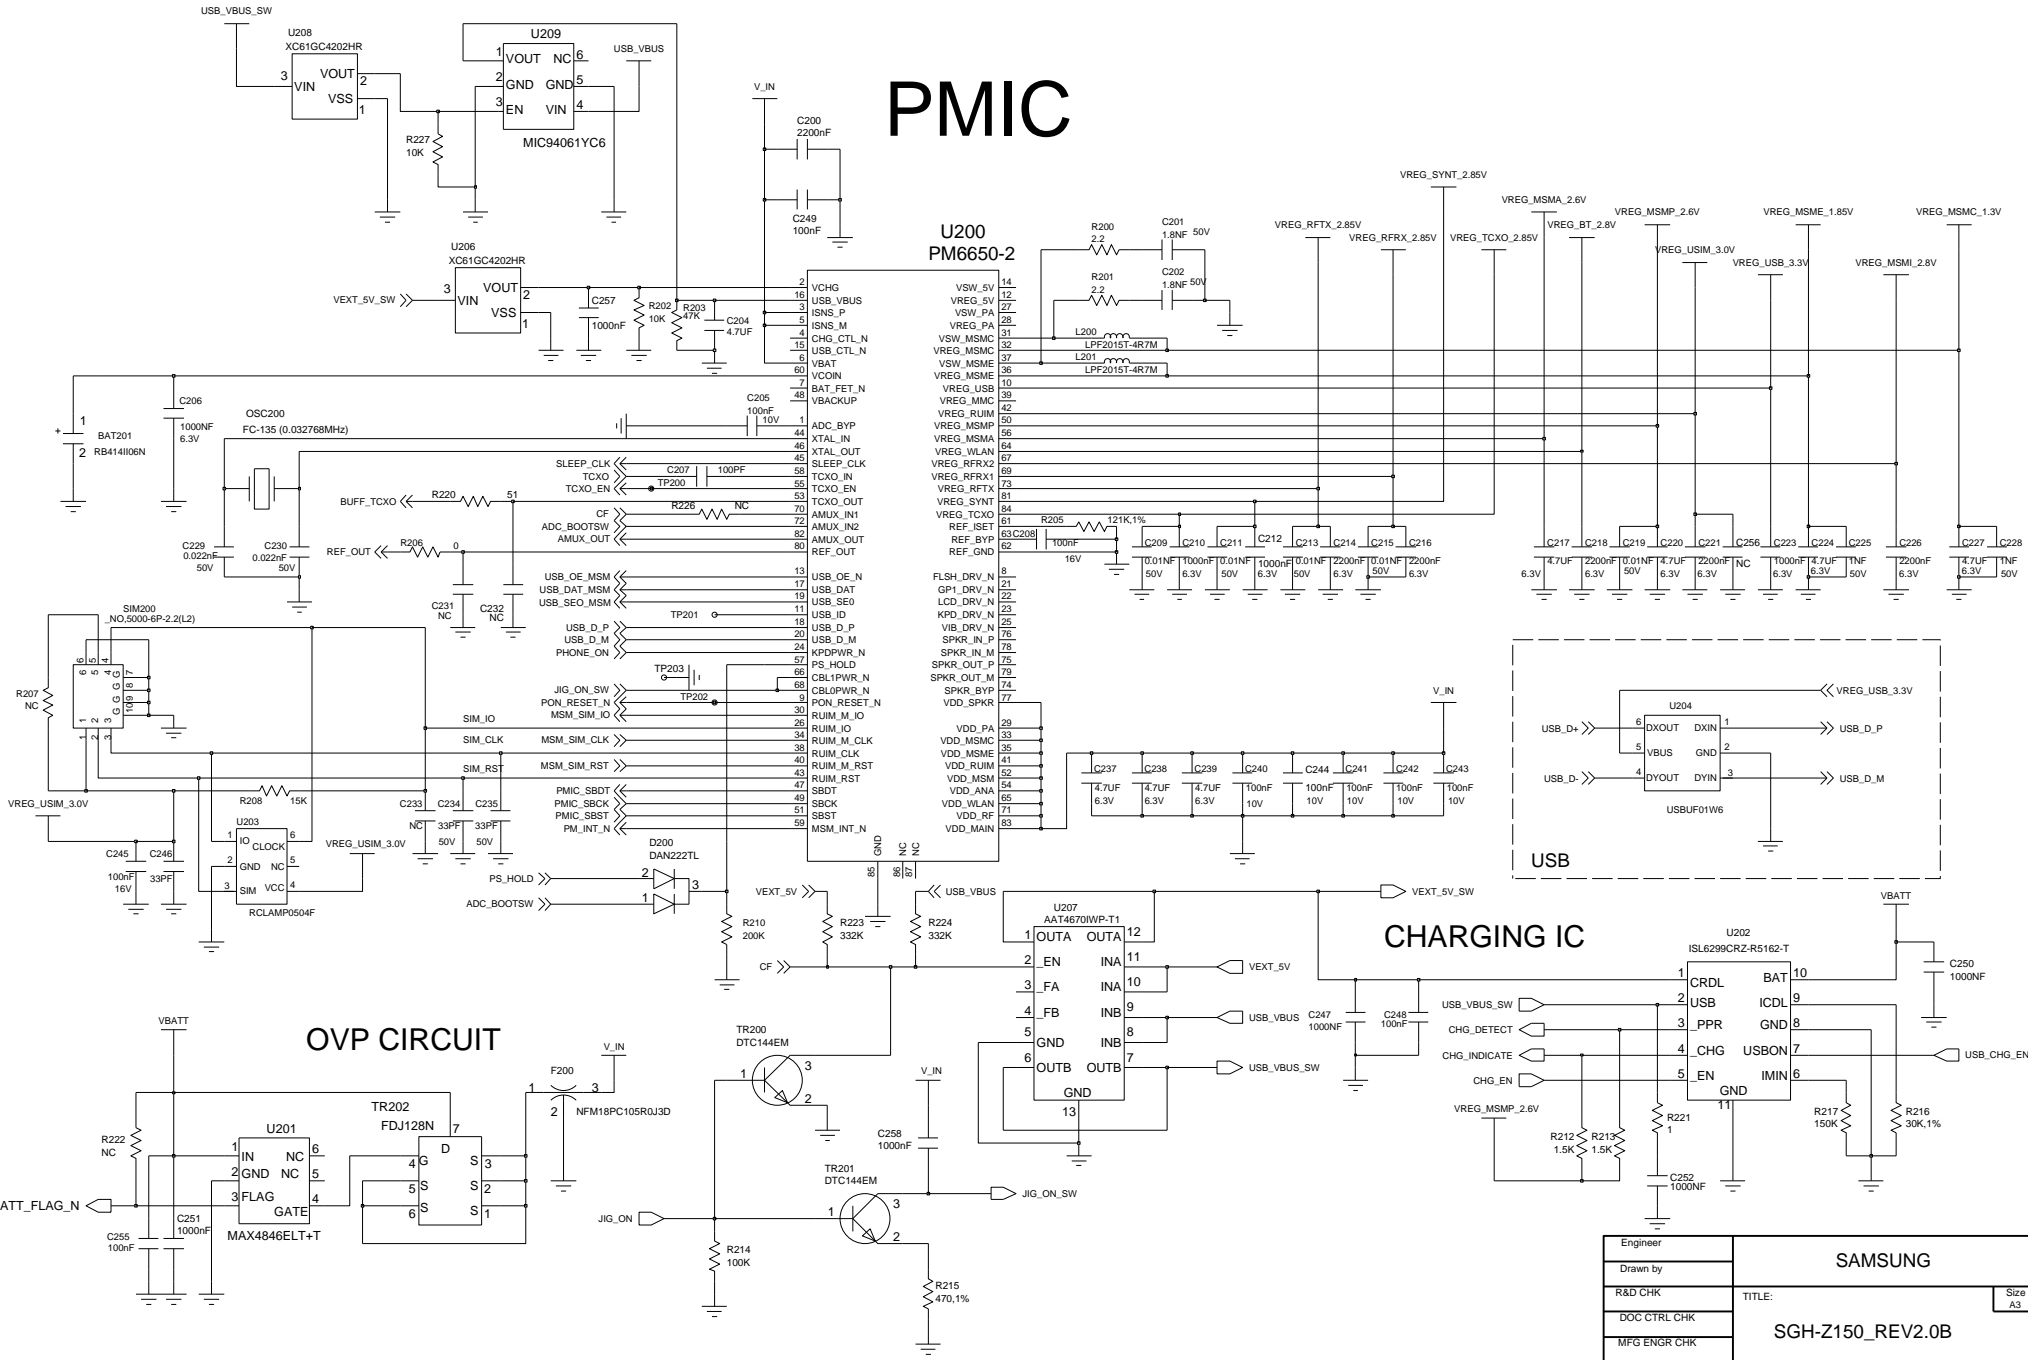

< PCB_HOLE >

UCP100 MSM6250A

SAMSUNG	
DRAWING TITLE	SGH-Z150_REV.0B
VERSION	
AUTHOR	
DATE	
DESCRIPTION	

PMIC

Engineer	SAMSUNG		
Drawn by			
R&D CHK	TITLE: Size A3		
DOC CTRL CHK	SGH-Z150_REV2.0B		
MFG ENGR CHK			
Changed by	Date Changed	Time Changed	Sheet 2 of 8
	2005.10.11		

UME300

KBE00F005A-D411

Engineer	SAMSUNG	
Drawn by		
R&D CHK	TITLE:	Size A3
DOC CTRL CHK	SGH-Z150_REV2.0B	
MFG ENGR CHK		

Changed by	Date Changed	2005.10.11	Time Changed	QA CHK	REV	Drawing Number	Sheet	3 of 8
------------	--------------	------------	--------------	--------	-----	----------------	-------	--------

CAMERA CONNECTOR

CAMERA LDO

LCD CONNECTOR

Engineer	SAMSUNG		
Drawn by			
R&D CHK	TITLE:	Size	A3
DOC CTRL CHK	SGH-Z150_REV2.0B		
MFG ENGR CHK			
Changed by	Date Changed	Time Changed	Sheet 4 of 8
	2005.10.09		

Should be placed near the left hinge

MODE	ANT_SEL0	ANT_SEL1	ANT_SEL2
	GSM850/900 TX	H	H
GSM1800/1900 TX	H	L	L
GSM1800 RX	L	H	H
GSM900 RX	L	H	L
UMTS 2100 RA/TX	H	L	H

Engineer	SAMSUNG	
Drawn by	TITLE	Size
RAD CHK		25
DOC CTRL CHK	SGH-Z150_REV2.0B	
MFG ENGR CHK	REV	Drawing Number
		Sheet 7 of 8