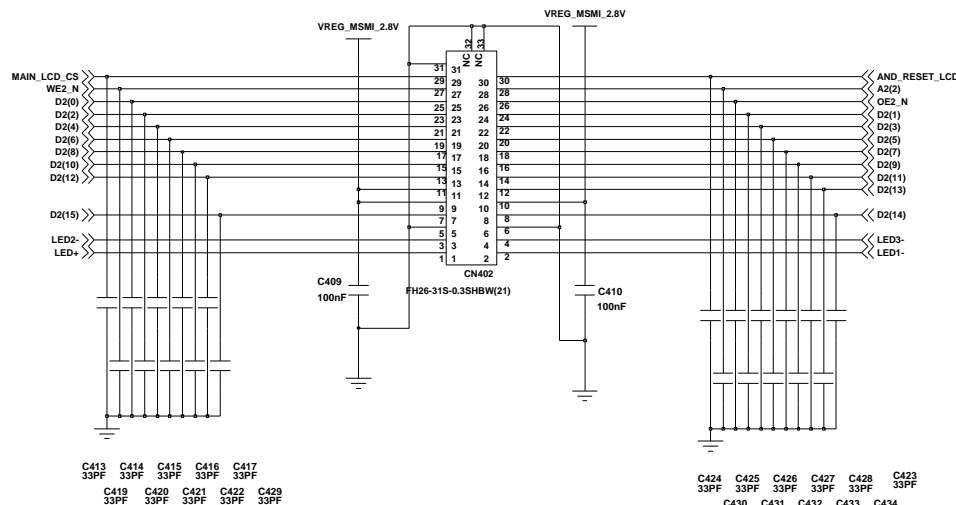

UME300

KBE00F005A-D411

Engineer	SAMSUNG	
Drawn by		
R&D CHK	TITLE:	Size A3
DOC CTRL CHK	SGH-Z150_REV2.0B	
MFG ENGR CHK		

Changed by	Date Changed	2005.10.11	Time Changed	QA CHK	REV	Drawing Number	Sheet	3 of 8
------------	--------------	------------	--------------	--------	-----	----------------	-------	--------

CAMERA CONNECTOR

CAMERA LDO

LCD CONNECTOR

Engineer	SAMSUNG		
Drawn by			
R&D CHK	TITLE:	Size	A3
DOC CTRL CHK	SGH-Z150_REV2.0B		
MFG ENGR CHK			
Changed by	Date Changed	Time Changed	Sheet 4 of 8
	2005.10.09		

Should be placed near the left hinge

MODE	ANT_SEL0	ANT_SEL1	ANT_SEL2
	GSM850/900 TX	H	H
GSM1800/1900 TX	H	L	L
GSM1800 RX	L	H	H
GSM900 RX	L	H	L
UMTS 2100 RA/TX	H	L	H

Engineer	SAMSUNG	
Drawn by	TITLE	Size
RAD CHK		25
DOC CTRL CHK	SGH-Z150_REV2.0B	
MFG ENGR CHK	REV	Drawing Number
		Sheet 7 of 8