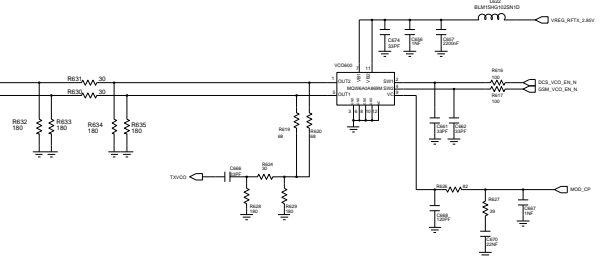

CAMERA CONNECTOR

CAMERA LDO

LCD CONNECTOR

Engineer	SAMSUNG		
Drawn by			
R&D CHK	TITLE:	Size	A3
DOC CTRL CHK	SGH-Z150_REV2.0B		
MFG ENGR CHK			
Changed by	Date Changed	Time Changed	Sheet 4 of 8
	2005.10.09		

Should be placed near the left hinge

MODE	ANT_SEL0	ANT_SEL1	ANT_SEL2
	GSM850/900 TX	H	H
GSM1800/1900 TX	H	L	L
GSM1800 RX	L	H	H
GSM900 RX	L	H	L
UMTS 2100 RA/TX	H	L	H

Engineer	SAMSUNG	
Drawn by	TITLE	Size
RAD CHK		25
DOC CTRL CHK	SGH-Z150_REV2.0B	
MFG ENGR CHK	REV	Drawing Number
		Sheet 7 of 8