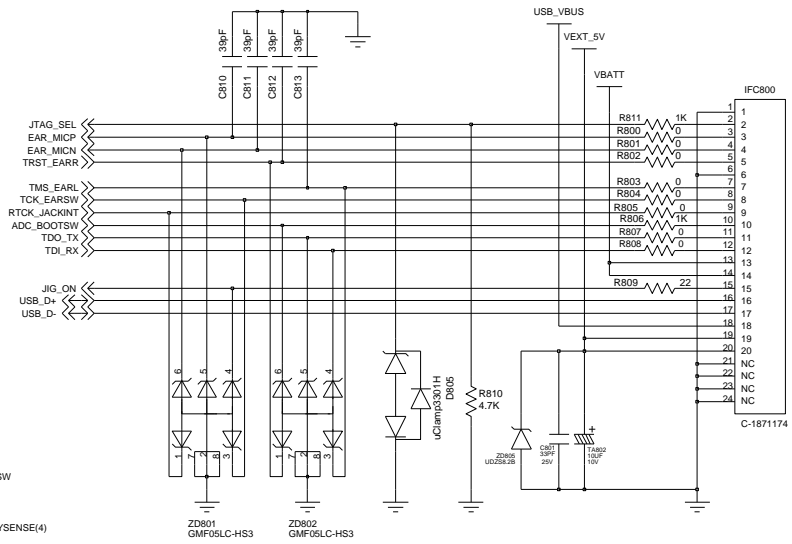

Should be placed near the left hinge

MODE	ANT_SEL0	ANT_SEL1	ANT_SEL2
	GSM850/900 TX	H	H
GSM1800/1900 TX	H	L	L
GSM1800 RX	L	H	H
GSM900 RX	L	H	L
UMTS 2100 RA/TX	H	L	H

Engineer	SAMSUNG	
Drawn by	TITLE	Size
RAD CHK		25
DOC CTRL CHK	SGH-Z150_REV2.0B	
MFG ENGR CHK	REV	Drawing Number
		Sheet 7 of 8

VOLUME_KEY

CAMERA_KEY

KEY CONNECTOR

IF CONNECTOR & EAR-JACK

BATTERY CONNECTOR

KEY BACKLIGHT

Engineer	SAMSUNG	
Drawn by		
R&D CHK	TITLE:	Size A3
DOC CTRL CHK	SGH-Z150_REV2.0B	
MFG ENGR CHK		