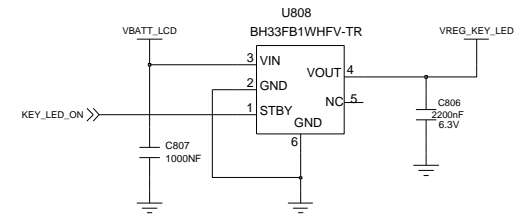

Should be placed near the left hinge

MODE	ANT_SEL0	ANT_SEL1	ANT_SEL2
	GSM850/900 TX	H	H
GSM1800/1900 TX	H	L	L
GSM1800 RX	L	H	H
GSM900 RX	L	H	L
UMTS 2100 RA/TX	H	L	H

Engineer	SAMSUNG	
Drawn by	TITLE	Size
RAD CHK		25
DOC CTRL CHK	SGH-Z150_REV2.0B	
MFG ENGR CHK	REV	Drawing Number
		Sheet 7 of 8

VOLUME_KEY

CAMERA_KEY

KEY CONNECTOR

IF CONNECTOR & EAR-JACK

BATTERY CONNECTOR

KEY BACKLIGHT

Engineer	SAMSUNG	
Drawn by		
R&D CHK	TITLE:	Size A3
DOC CTRL CHK	SGH-Z150_REV2.0B	
MFG ENGR CHK		