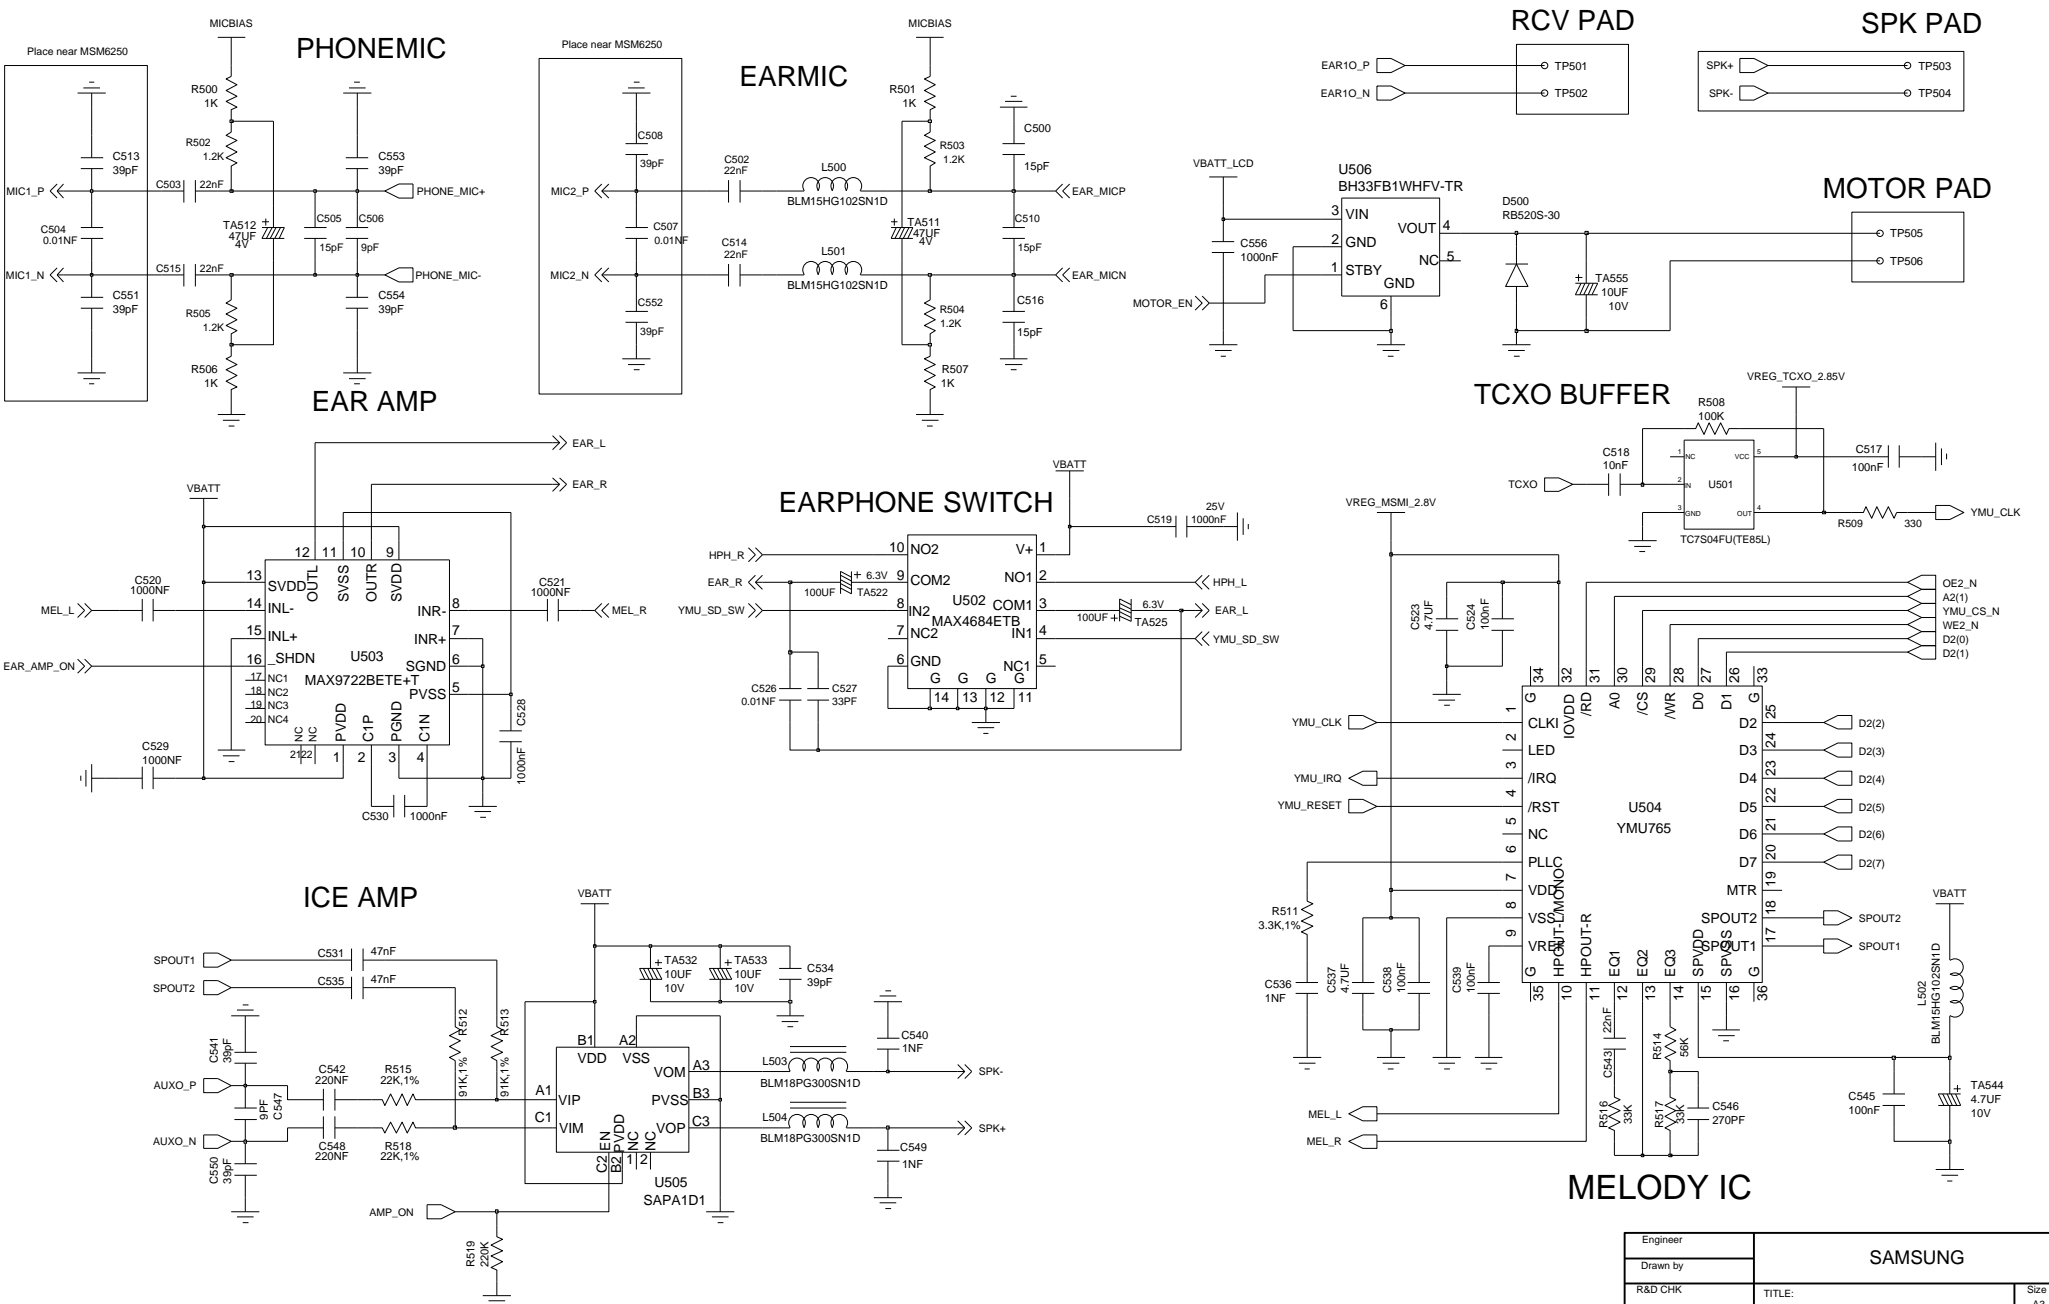

CAMERA CONNECTOR

CAMERA LDO

LCD CONNECTOR

Engineer	SAMSUNG		
Drawn by			
R&D CHK	TITLE:	Size	A3
DOC CTRL CHK	SGH-Z150_REV2.0B		
MFG ENGR CHK			
Changed by	Date Changed	Time Changed	Sheet 4 of 8
	2005.10.09		

Should be placed near the left hinge

MODE	ANT_SEL0	ANT_SEL1	ANT_SEL2
	GSM850/900 TX	H	H
GSM1800/1900 TX	H	L	L
GSM1800 RX	L	H	H
GSM900 RX	L	H	L
UMTS 2100 RA/TX	H	L	H

Engineer	SAMSUNG	
Drawn by	TITLE	Size
RAD CHK		25
DOC CTRL CHK	SGH-Z150_REV2.0B	
MFG ENGR CHK	REV	Drawing Number
		Sheet 7 of 8