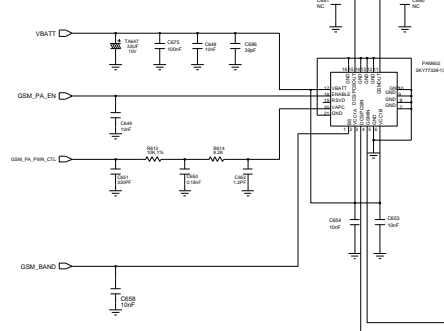

CAMERA CONNECTOR

CAMERA LDO

LCD CONNECTOR

Engineer	SAMSUNG		
Drawn by			
R&D CHK	TITLE:	Size	A3
DOC CTRL CHK	SGH-Z150_REV2.0B		
MFG ENGR CHK			
Changed by	Date Changed	Time Changed	Sheet 4 of 8
	2005.10.09		

Engineer	SAMSUNG		
Drawn by			
R&D CHK	TITLE:	Size A3	
DOC CTRL CHK	SGH-Z150_REV2.0B		
MFG ENGR CHK	REV	Drawing Number	Sheet 5 of 8

Changed by	Date Changed	2005.10.09	Time Changed	QA ENGR
------------	--------------	------------	--------------	---------

Should be placed near the left hinge

MODE	ANT_SEL0	ANT_SEL1	ANT_SEL2
	GSM850/900 TX	H	H
GSM1800/1900 TX	H	L	L
GSM1800 RX	L	H	H
GSM900 RX	L	H	L
UMTS 2100 RA/TX	H	L	H

Engineer	SAMSUNG	
Drawn by	TITLE	Size
RAD CHK		25
DOC CTRL CHK	SGH-Z150_REV2.0B	
MFG ENGR CHK	REV	Drawing Number
		Sheet 7 of 8