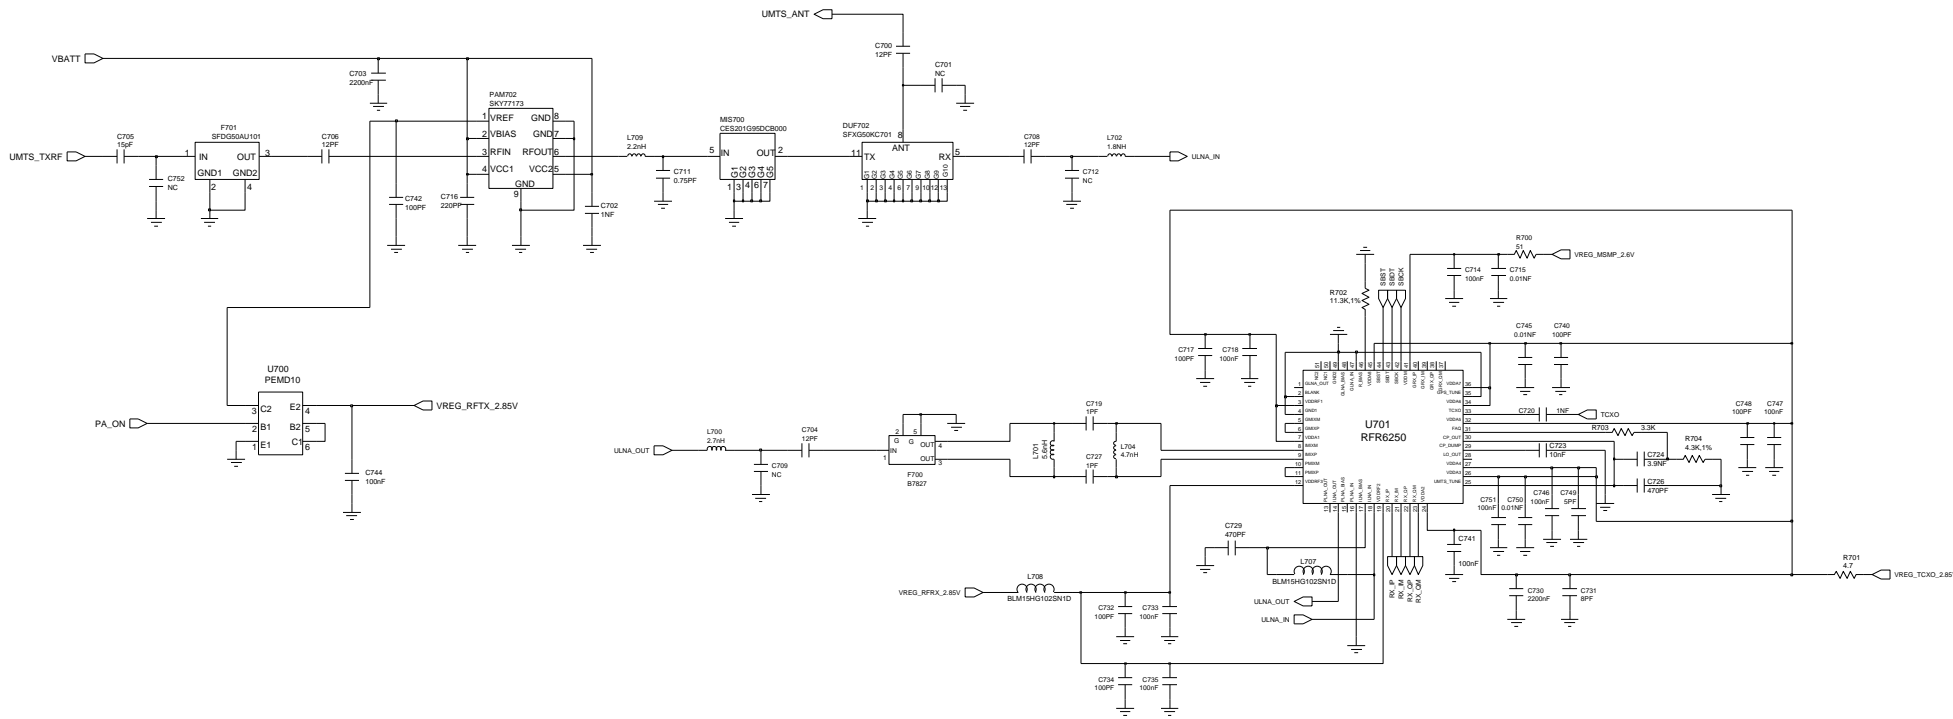

Engineer	SAMSUNG		
Drawn by			
R&D CHK	TITLE:	Size A3	
DOC CTRL CHK	SGH-Z150_REV2.0B		
MFG ENGR CHK	REV	Drawing Number	Sheet 5 of 8

Changed by	Date Changed	2005.10.09	Time Changed	QA ENGR
------------	--------------	------------	--------------	---------

Should be placed near the left hinge

MODE	ANT_SEL0	ANT_SEL1	ANT_SEL2
	GSM850/900 TX	H	H
GSM1800/1900 TX	H	L	L
GSM1800 RX	L	H	H
GSM900 RX	L	H	L
UMTS 2100 RA/TX	H	L	H

Engineer	SAMSUNG	
Drawn by	TITLE	Size
RAD CHK		25
DOC CTRL CHK	SGH-Z150_REV2.0B	
MFG ENGR CHK	REV	Drawing Number
		Sheet 7 of 8