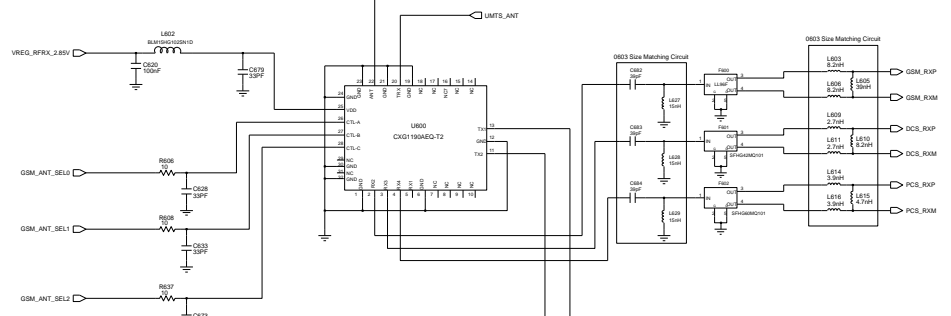

CAMERA CONNECTOR

CAMERA LDO

LCD CONNECTOR

Engineer	SAMSUNG		
Drawn by			
R&D CHK	TITLE:	Size	A3
DOC CTRL CHK	SGH-Z150_REV2.0B		
MFG ENGR CHK			
Changed by	Date Changed	Time Changed	Sheet 4 of 8
	2005.10.09		

Should be placed near the left hinge

MODE	ANT_SEL0	ANT_SEL1	ANT_SEL2
	GSM850/900 TX	H	H
GSM1800/1900 TX	H	L	L
GSM1800 RX	L	H	H
GSM900 RX	L	H	L
UMTS 2100 RA/TX	H	L	H

Engineer	SAMSUNG	
Drawn by	TITLE	Size
RAD CHK		25
DOC CTRL CHK	SGH-Z150_REV2.0B	
MFG ENGR CHK	REV	Drawing Number
		Sheet 7 of 8