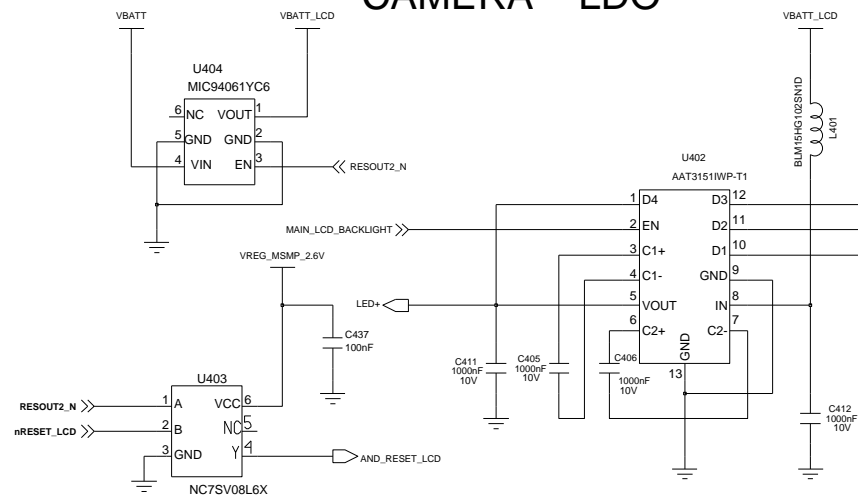

UME300

KBE00F005A-D411

Engineer	SAMSUNG	
Drawn by		
R&D CHK	TITLE:	Size A3
DOC CTRL CHK	SGH-Z150_REV2.0B	
MFG ENGR CHK		

Changed by	Date Changed	2005.10.11	Time Changed	QA CHK	REV	Drawing Number	Sheet	3 of 8
------------	--------------	------------	--------------	--------	-----	----------------	-------	--------

CAMERA CONNECTOR

CAMERA LDO

LCD CONNECTOR

Engineer	SAMSUNG		
Drawn by			
R&D CHK	TITLE:	Size	A3
DOC CTRL CHK	SGH-Z150_REV2.0B		
MFG ENGR CHK			
Changed by	Date Changed	Time Changed	Sheet 4 of 8
	2005.10.09		