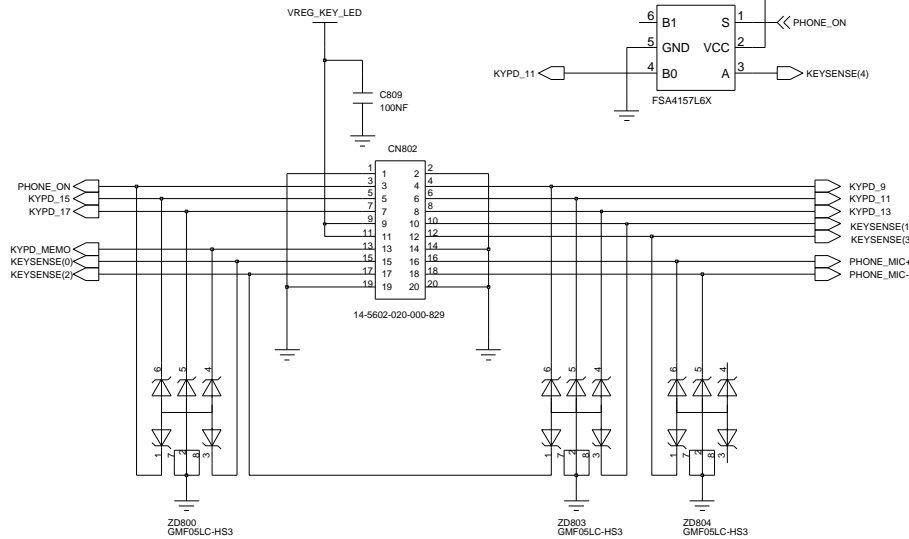

Should be placed near the left hinge

MODE	ANT_SEL0	ANT_SEL1	ANT_SEL2
	GSM850/900 TX	H	H
GSM1800/1900 TX	H	L	L
GSM1800 RX	L	H	H
GSM900 RX	L	H	L
UMTS 2100 RA/TX	H	L	H

Engineer	SAMSUNG	
Drawn by	TITLE	Size
RAD CHK		25
DOC CTRL CHK	SGH-Z150_REV2.0B	
MFG ENGR CHK	REV	Drawing Number
		Sheet 7 of 8

VOLUME_KEY

CAMERA_KEY

KEY CONNECTOR

IF CONNECTOR & EAR-JACK

BATTERY CONNECTOR

KEY BACKLIGHT

Engineer	SAMSUNG	
Drawn by		
R&D CHK	TITLE:	Size A3
DOC CTRL CHK	SGH-Z150_REV2.0B	
MFG ENGR CHK		