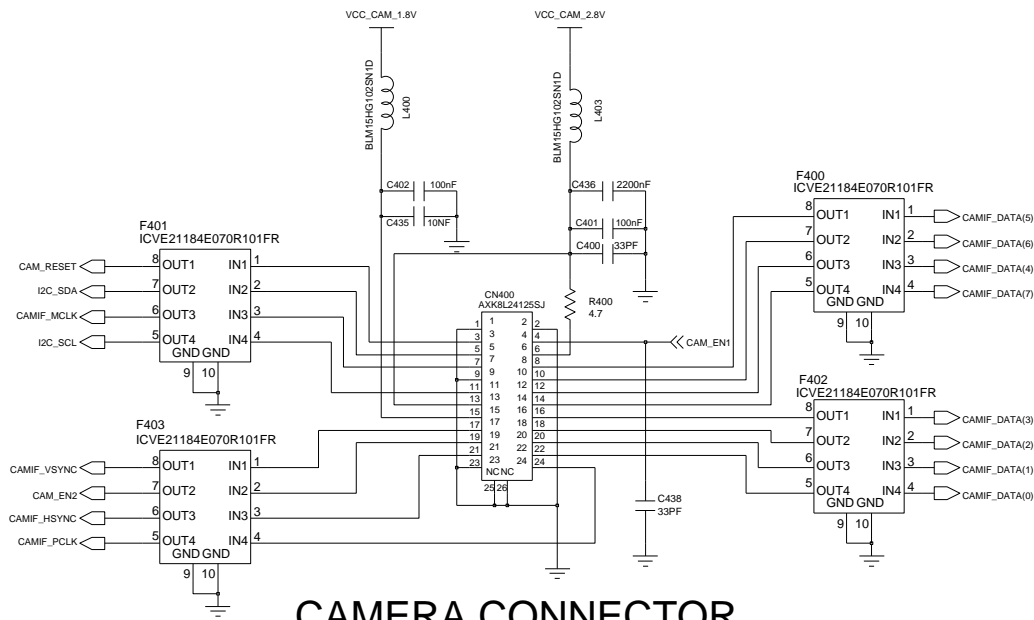

< PCB_HOLE >

UCP100 MSM6250A

SAMSUNG	
DRAWING TITLE	SGH-Z150_REV.0B
VERSION	
AUTHOR	
DATE	
DESCRIPTION	

PMIC

Engineer	SAMSUNG		
Drawn by			
R&D CHK	TITLE: Size A3		
DOC CTRL CHK	SGH-Z150_REV2.0B		
MFG ENGR CHK			
Changed by	Date Changed	Time Changed	Sheet 2 of 8
	2005.10.11		

UME300

KBE00F005A-D411

Engineer	SAMSUNG	
Drawn by		
R&D CHK	TITLE:	Size A3
DOC CTRL CHK	SGH-Z150_REV2.0B	
MFG ENGR CHK		

Changed by	Date Changed	2005.10.11	Time Changed	QA CHK	REV	Drawing Number	Sheet	3 of 8
------------	--------------	------------	--------------	--------	-----	----------------	-------	--------

CAMERA CONNECTOR

CAMERA LDO

LCD CONNECTOR

Engineer	SAMSUNG		
Drawn by			
R&D CHK	TITLE:	Size	A3
DOC CTRL CHK	SGH-Z150_REV2.0B		
MFG ENGR CHK			
Changed by	Date Changed	Time Changed	Sheet 4 of 8
	2005.10.09		

Should be placed near the left hinge

MODE	ANT_SEL0	ANT_SEL1	ANT_SEL2
	GSM850/900 TX	H	H
GSM1800/1900 TX	H	L	L
GSM1800 RX	L	H	H
GSM900 RX	L	H	L
UMTS 2100 RA/TX	H	L	H

Engineer	SAMSUNG	
Drawn by	TITLE	Size
RAD CHK		25
DOC CTRL CHK	SGH-Z150_REV2.0B	
MFG ENGR CHK	REV	Drawing Number
		Sheet 7 of 8