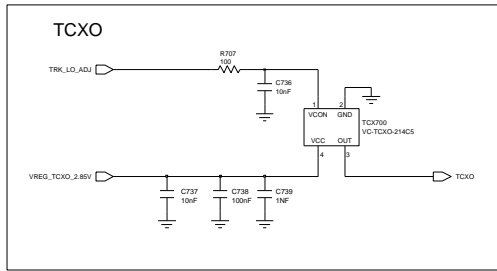

Engineer	SAMSUNG		
Drawn by			
R&D CHK	TITLE:	Size A3	
DOC CTRL CHK	SGH-Z150_REV2.0B		
MFG ENGR CHK	REV	Drawing Number	Sheet 5 of 8

Changed by	Date Changed	2005.10.09	Time Changed	QA ENGR
------------	--------------	------------	--------------	---------

Should be placed near the left hinge

MODE	ANT_SEL0	ANT_SEL1	ANT_SEL2
	GSM850/900 TX	H	H
GSM1800/1900 TX	H	L	L
GSM1800 RX	L	H	H
GSM900 RX	L	H	L
UMTS 2100 RA/TX	H	L	H

Engineer	SAMSUNG	
Drawn by	TITLE	Size
RAD CHK		25
DOC CTRL CHK	SGH-Z150_REV2.0B	
MFG ENGR CHK	REV	Drawing Number
		Sheet 7 of 8