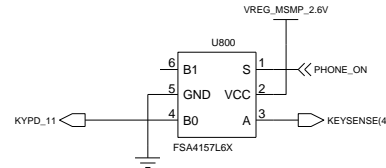

Should be placed near the left hinge

MODE	ANT_SEL0	ANT_SEL1	ANT_SEL2
	GSM850/900 TX	H	H
GSM1800/1900 TX	H	L	L
GSM1800 RX	L	H	H
GSM900 RX	L	H	L
UMTS 2100 RA/TX	H	L	H

Engineer	SAMSUNG	
Drawn by	TITLE	Size
RAD CHK		25
DOC CTRL CHK	SGH-Z150_REV2.0B	
MFG ENGR CHK	REV	Drawing Number
		Sheet 7 of 8

VOLUME_KEY

CAMERA_KEY

KEY CONNECTOR

IF CONNECTOR & EAR-JACK

BATTERY CONNECTOR

KEY BACKLIGHT

Engineer	SAMSUNG	
Drawn by		
R&D CHK	TITLE:	Size A3
DOC CTRL CHK	SGH-Z150_REV2.0B	
MFG ENGR CHK		