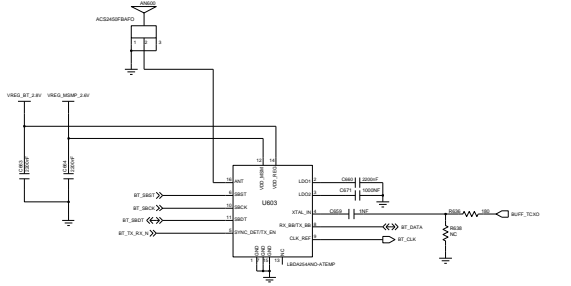

CAMERA CONNECTOR

CAMERA LDO

LCD CONNECTOR

Engineer	SAMSUNG		
Drawn by			
R&D CHK	TITLE:	Size	A3
DOC CTRL CHK	SGH-Z150_REV2.0B		
MFG ENGR CHK			
Changed by	Date Changed	Time Changed	Sheet 4 of 8
	2005.10.09		

Should be placed near the left hinge

MODE	ANT_SEL0	ANT_SEL1	ANT_SEL2
	GSM850/900 TX	H	H
GSM1800/1900 TX	H	L	L
GSM1800 RX	L	H	H
GSM900 RX	L	H	L
UMTS 2100 RA/TX	H	L	H

Engineer	SAMSUNG	
Drawn by	TITLE	Size
RAD CHK		25
DOC CTRL CHK	SGH-Z150_REV2.0B	
MFG ENGR CHK	REV	Drawing Number
		Sheet 7 of 8