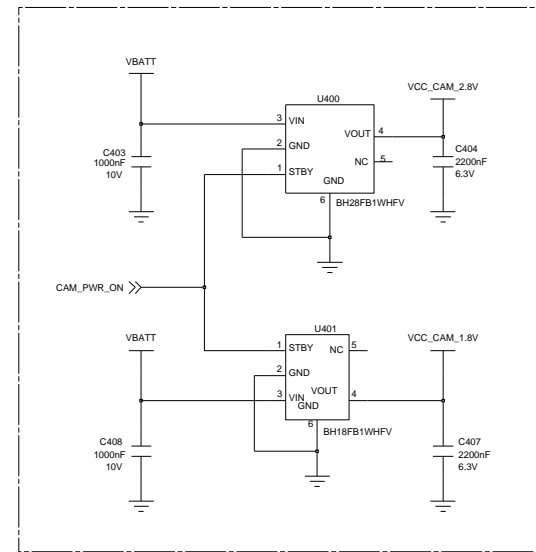

UME300

KBE00F005A-D411

Engineer	SAMSUNG	
Drawn by		
R&D CHK	TITLE:	Size A3
DOC CTRL CHK	SGH-Z150_REV2.0B	
MFG ENGR CHK		

Changed by	Date Changed	2005.10.11	Time Changed	QA CHK	REV	Drawing Number	Sheet	3 of 8
------------	--------------	------------	--------------	--------	-----	----------------	-------	--------

CAMERA CONNECTOR

CAMERA LDO

LCD CONNECTOR

Engineer	SAMSUNG		
Drawn by			
R&D CHK	TITLE:	Size	A3
DOC CTRL CHK	SGH-Z150_REV2.0B		
MFG ENGR CHK			
Changed by	Date Changed	Time Changed	Sheet 4 of 8
	2005.10.09		

Should be placed near the left hinge

MODE	ANT_SEL0	ANT_SEL1	ANT_SEL2
	GSM850/900 TX	H	H
GSM1800/1900 TX	H	L	L
GSM1800 RX	L	H	H
GSM900 RX	L	H	L
UMTS 2100 RA/TX	H	L	H

Engineer	SAMSUNG	
Drawn by	TITLE	Size
RAD CHK		25
DOC CTRL CHK	SGH-Z150_REV2.0B	
MFG ENGR CHK	REV	Drawing Number
		Sheet 7 of 8