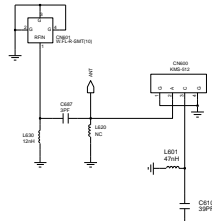

CAMERA CONNECTOR

CAMERA LDO

LCD CONNECTOR

Engineer	SAMSUNG		
Drawn by			
R&D CHK	TITLE:	Size	A3
DOC CTRL CHK	SGH-Z150_REV2.0B		
MFG ENGR CHK			
Changed by	Date Changed	Time Changed	Sheet 4 of 8
	2005.10.09		

Should be placed near the left hinge

MODE	ANT_SEL0	ANT_SEL1	ANT_SEL2
	GSM850/900 TX	H	H
GSM1800/1900 TX	H	L	L
GSM1800 RX	L	H	H
GSM900 RX	L	H	L
UMTS 2100 RA/TX	H	L	H

Engineer	SAMSUNG	
Drawn by	TITLE	Size
RAD CHK		25
DOC CTRL CHK	SGH-Z150_REV2.0B	
MFG ENGR CHK	REV	Drawing Number
		Sheet 7 of 8

VOLUME_KEY

CAMERA_KEY

KEY CONNECTOR

IF CONNECTOR & EAR-JACK

BATTERY CONNECTOR

KEY BACKLIGHT

Engineer	SAMSUNG	
Drawn by		
R&D CHK	TITLE:	Size A3
DOC CTRL CHK	SGH-Z150_REV2.0B	
MFG ENGR CHK		