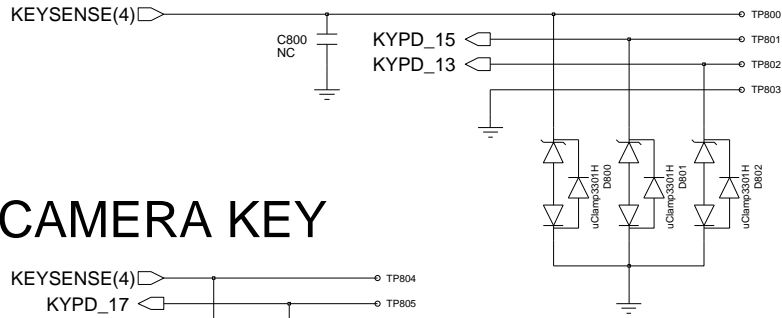

Should be placed near the left hinge

MODE	ANT_SEL0	ANT_SEL1	ANT_SEL2
	GSM850/900 TX	H	H
GSM1800/1900 TX	H	L	L
GSM1800 RX	L	H	H
GSM900 RX	L	H	L
UMTS 2100 RA/TX	H	L	H

Engineer	SAMSUNG	
Drawn by	TITLE	Size
RAD CHK		25
DOC CTRL CHK	SGH-Z150_REV2.0B	
MFG ENGR CHK	REV	Drawing Number
		Sheet 7 of 8

VOLUME_KEY

CAMERA_KEY

KEY CONNECTOR

IF CONNECTOR & EAR-JACK

BATTERY CONNECTOR

KEY BACKLIGHT

Engineer	SAMSUNG	
Drawn by		
R&D CHK	TITLE:	Size A3
DOC CTRL CHK	SGH-Z150_REV2.0B	
MFG ENGR CHK		