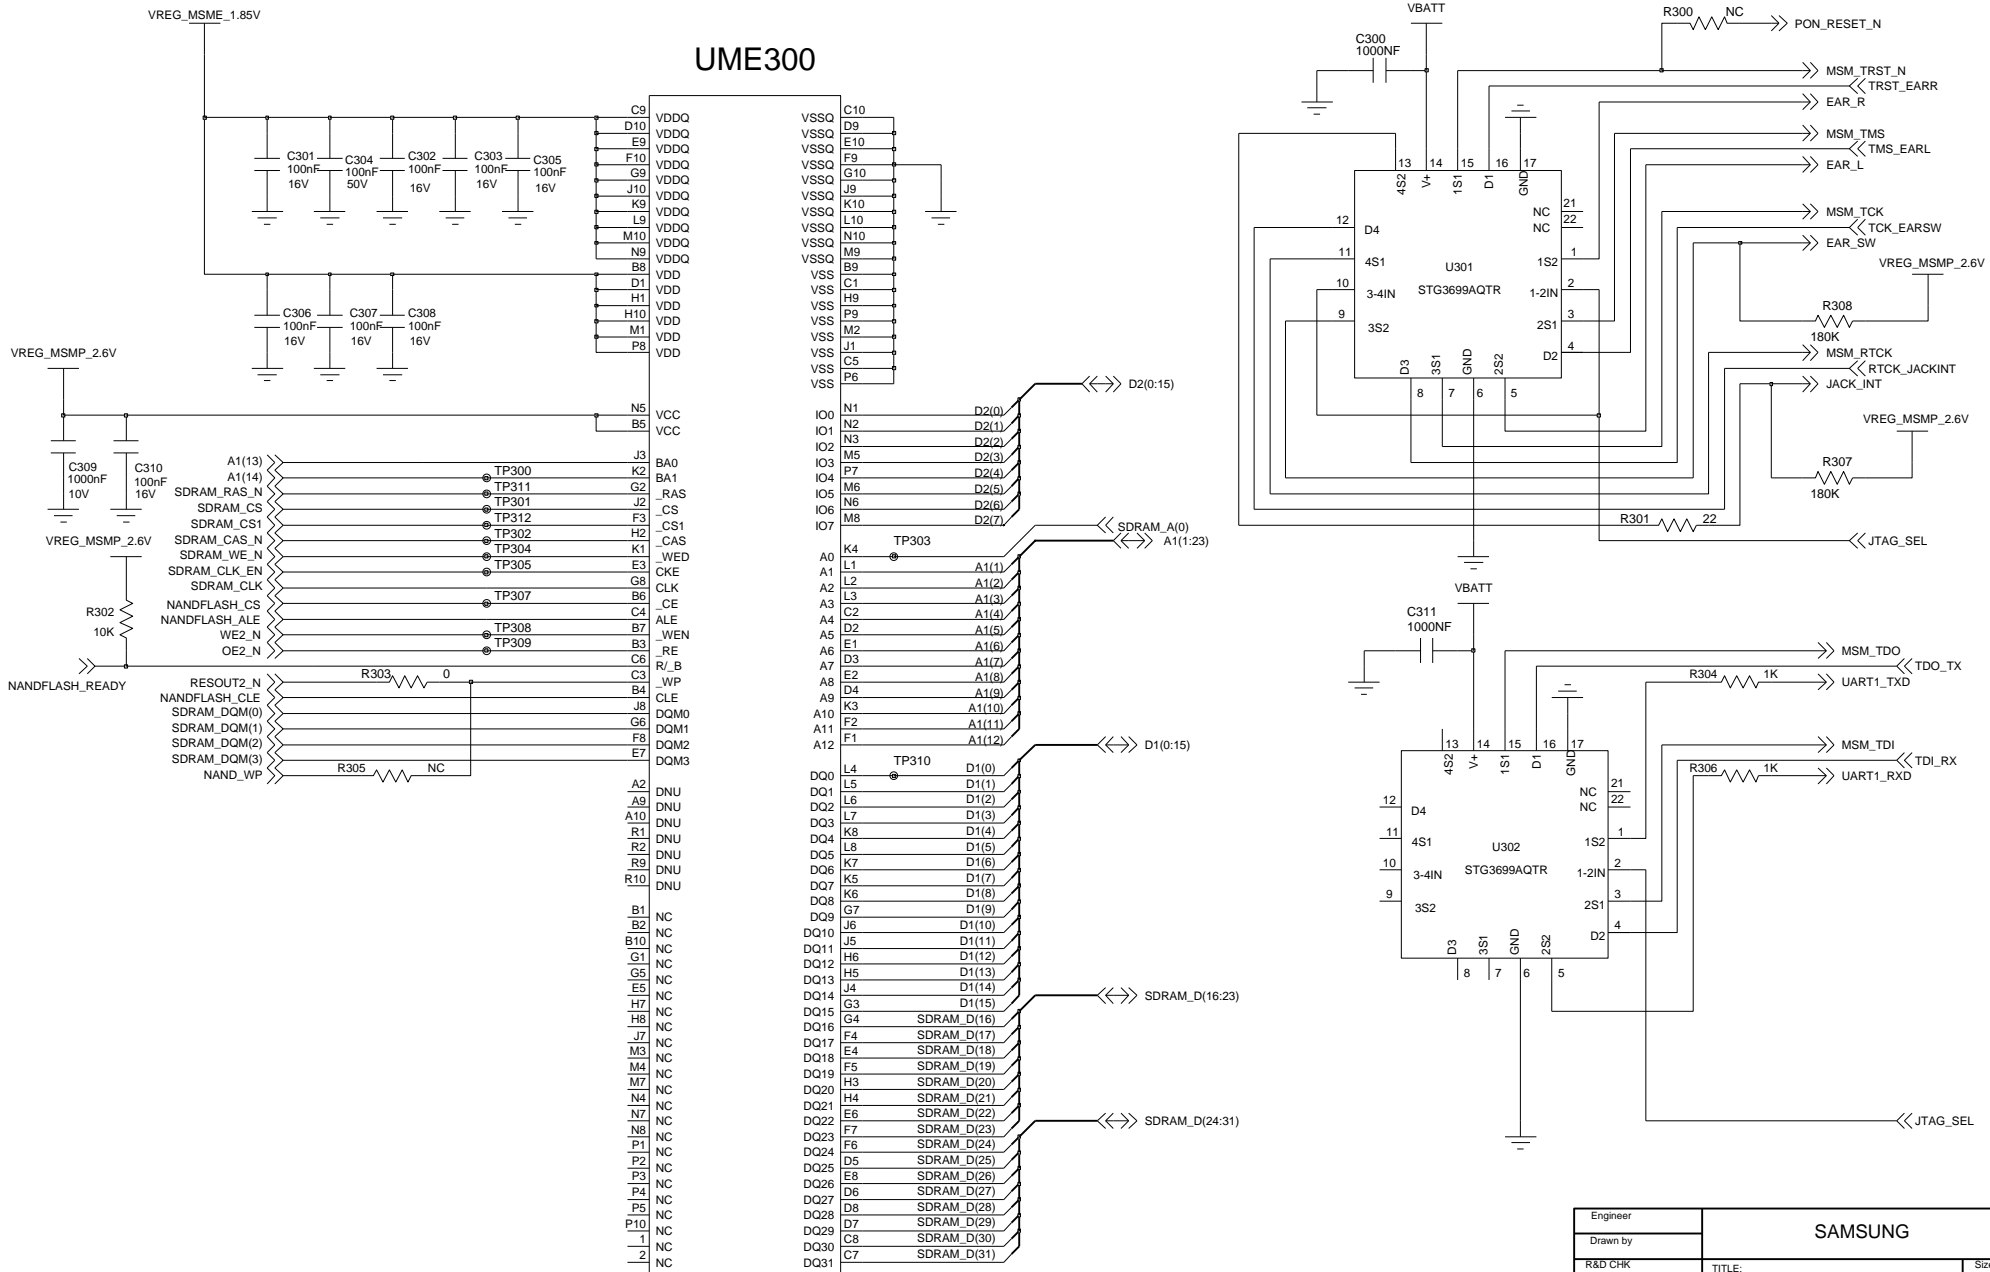

< PCB_HOLE >

UCP100 MSM6250A

SAMSUNG	
DRAWING TITLE	SGH-Z150_REV.0B
VERSION	
AUTHOR	
DATE	
DESCRIPTION	

PMIC

Engineer	SAMSUNG		
Drawn by			
R&D CHK	TITLE: Size A3		
DOC CTRL CHK	SGH-Z150_REV2.0B		
MFG ENGR CHK			
Changed by	Date Changed	Time Changed	Sheet 2 of 8
	2005.10.11		

UME300

KBE00F005A-D411

Engineer	SAMSUNG	
Drawn by		
R&D CHK	TITLE:	Size A3
DOC CTRL CHK	SGH-Z150_REV2.0B	
MFG ENGR CHK		

Changed by	Date Changed	2005.10.11	Time Changed	QA CHK	REV	Drawing Number	Sheet	3 of 8
------------	--------------	------------	--------------	--------	-----	----------------	-------	--------

CAMERA CONNECTOR

CAMERA LDO

LCD CONNECTOR

Engineer	SAMSUNG		
Drawn by			
R&D CHK	TITLE:	Size	A3
DOC CTRL CHK	SGH-Z150_REV2.0B		
MFG ENGR CHK			
Changed by	Date Changed	Time Changed	Sheet 4 of 8
	2005.10.09		

Should be placed near the left hinge

MODE	ANT_SEL0	ANT_SEL1	ANT_SEL2
	GSM850/900 TX	H	H
GSM1800/1900 TX	H	L	L
GSM1800 RX	L	H	H
GSM900 RX	L	H	L
UMTS 2100 RA/TX	H	L	H

Engineer	SAMSUNG	
Drawn by	TITLE	Size
RAD CHK		25
DOC CTRL CHK	SGH-Z150_REV2.0B	
MFG ENGR CHK	REV	Drawing Number
		Sheet 7 of 8