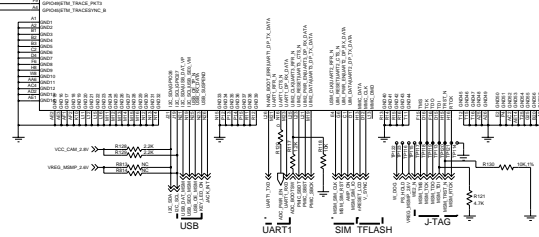

< PCB_HOLE >

UCP100 MSM6250A

SAMSUNG	
DRAWING TITLE	SGH-Z150_REV.0B
VERSION	
AUTHOR	
DATE	
DESCRIPTION	

PMIC

Engineer	SAMSUNG		
Drawn by			
R&D CHK	TITLE: Size A3		
DOC CTRL CHK	SGH-Z150_REV2.0B		
MFG ENGR CHK			
Changed by	Date Changed	Time Changed	Sheet 2 of 8
	2005.10.11		

UME300

KBE00F005A-D411

Engineer	SAMSUNG	
Drawn by		
R&D CHK	TITLE:	Size A3
DOC CTRL CHK	SGH-Z150_REV2.0B	
MFG ENGR CHK		

Changed by	Date Changed	2005.10.11	Time Changed	QA CHK	REV	Drawing Number	Sheet	3 of 8
------------	--------------	------------	--------------	--------	-----	----------------	-------	--------

CAMERA CONNECTOR

CAMERA LDO

LCD CONNECTOR

Engineer	SAMSUNG		
Drawn by			
R&D CHK	TITLE:	Size	A3
DOC CTRL CHK	SGH-Z150_REV2.0B		
MFG ENGR CHK			
Changed by	Date Changed	Time Changed	Sheet 4 of 8
	2005.10.09		

Should be placed near the left hinge

MODE	ANT_SEL0	ANT_SEL1	ANT_SEL2
	GSM850/900 TX	H	H
GSM1800/1900 TX	H	L	L
GSM1800 RX	L	H	H
GSM900 RX	L	H	L
UMTS 2100 RA/TX	H	L	H

Engineer	SAMSUNG	
Drawn by	TITLE	Size
RAD CHK		25
DOC CTRL CHK	SGH-Z150_REV2.0B	
MFG ENGR CHK	REV	Drawing Number
		Sheet 7 of 8