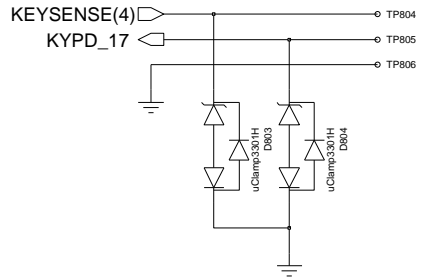

Should be placed near the left hinge

MODE	ANT_SEL0	ANT_SEL1	ANT_SEL2
	GSM850/900 TX	H	H
GSM1800/1900 TX	H	L	L
GSM1800 RX	L	H	H
GSM900 RX	L	H	L
UMTS 2100 RA/TX	H	L	H

Engineer	SAMSUNG	
Drawn by	TITLE	Size
RAD CHK		25
DOC CTRL CHK	SGH-Z150_REV2.0B	
MFG ENGR CHK	REV	Drawing Number
		Sheet 7 of 8

VOLUME_KEY

CAMERA_KEY

KEY CONNECTOR

IF CONNECTOR & EAR-JACK

BATTERY CONNECTOR

KEY BACKLIGHT

Engineer	SAMSUNG	
Drawn by		
R&D CHK	TITLE:	Size A3
DOC CTRL CHK	SGH-Z150_REV2.0B	
MFG ENGR CHK		