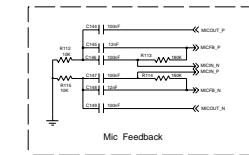

< PCB_HOLE >

UCP100 MSM6250A

SAMSUNG	
DRAWING TITLE	SGH-Z150_REV.0B
VERSION	
AUTHOR	
DATE	
DESCRIPTION	

PMIC

Engineer	SAMSUNG		
Drawn by			
R&D CHK	TITLE: Size A3		
DOC CTRL CHK	SGH-Z150_REV2.0B		
MFG ENGR CHK			
Changed by	Date Changed	Time Changed	Sheet 2 of 8
	2005.10.11		

CAMERA CONNECTOR

CAMERA LDO

LCD CONNECTOR

Engineer	SAMSUNG		
Drawn by			
R&D CHK	TITLE:	Size	A3
DOC CTRL CHK	SGH-Z150_REV2.0B		
MFG ENGR CHK			
Changed by	Date Changed	Time Changed	Sheet 4 of 8
	2005.10.09		