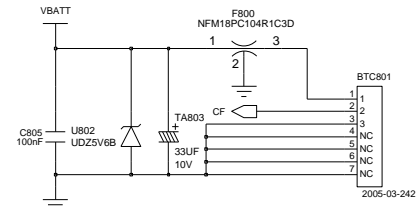

Should be placed near the left hinge

MODE	ANT_SEL0	ANT_SEL1	ANT_SEL2
	GSM850/900 TX	H	H
GSM1800/1900 TX	H	L	L
GSM1800 RX	L	H	H
GSM900 RX	L	H	L
UMTS 2100 RA/TX	H	L	H

Engineer	SAMSUNG	
Drawn by	TITLE	Size
RAD CHK		25
DOC CTRL CHK	SGH-Z150_REV2.0B	
MFG ENGR CHK	REV	Drawing Number
		Sheet 7 of 8

VOLUME_KEY

CAMERA_KEY

KEY CONNECTOR

IF CONNECTOR & EAR-JACK

BATTERY CONNECTOR

KEY BACKLIGHT

Engineer	SAMSUNG	
Drawn by		
R&D CHK	TITLE:	Size A3
DOC CTRL CHK	SGH-Z150_REV2.0B	
MFG ENGR CHK		