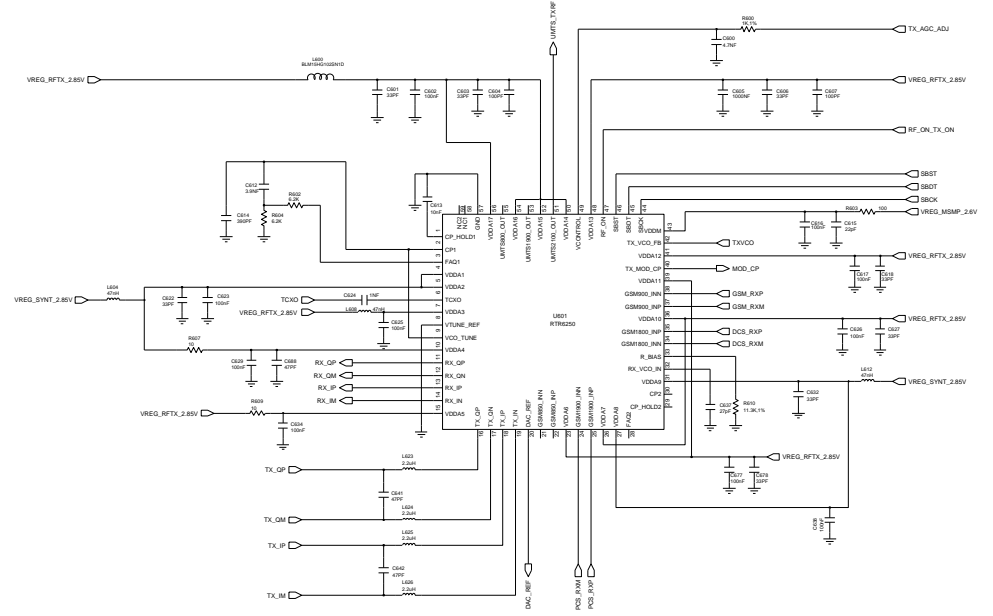

CAMERA CONNECTOR

CAMERA LDO

LCD CONNECTOR

Engineer	SAMSUNG		
Drawn by			
R&D CHK	TITLE:	Size	A3
DOC CTRL CHK	SGH-Z150_REV2.0B		
MFG ENGR CHK			
Changed by	Date Changed	Time Changed	Sheet 4 of 8
	2005.10.09		

Engineer	SAMSUNG		
Drawn by			
R&D CHK	TITLE:	Size A3	
DOC CTRL CHK	SGH-Z150_REV2.0B		
MFG ENGR CHK	REV	Drawing Number	Sheet 5 of 8

Changed by	Date Changed	2005.10.09	Time Changed	QA ENGR
------------	--------------	------------	--------------	---------

Should be placed near the left hinge

MODE	ANT_SEL0	ANT_SEL1	ANT_SEL2
	GSM850/900 TX	H	H
GSM1800/1900 TX	H	L	L
GSM1800 RX	L	H	H
GSM900 RX	L	H	L
UMTS 2100 RA/TX	H	L	H

Engineer	SAMSUNG	
Drawn by	TITLE	Size
RAD CHK		25
DOC CTRL CHK	SGH-Z150_REV2.0B	
MFG ENGR CHK	REV	Drawing Number
		Sheet 7 of 8